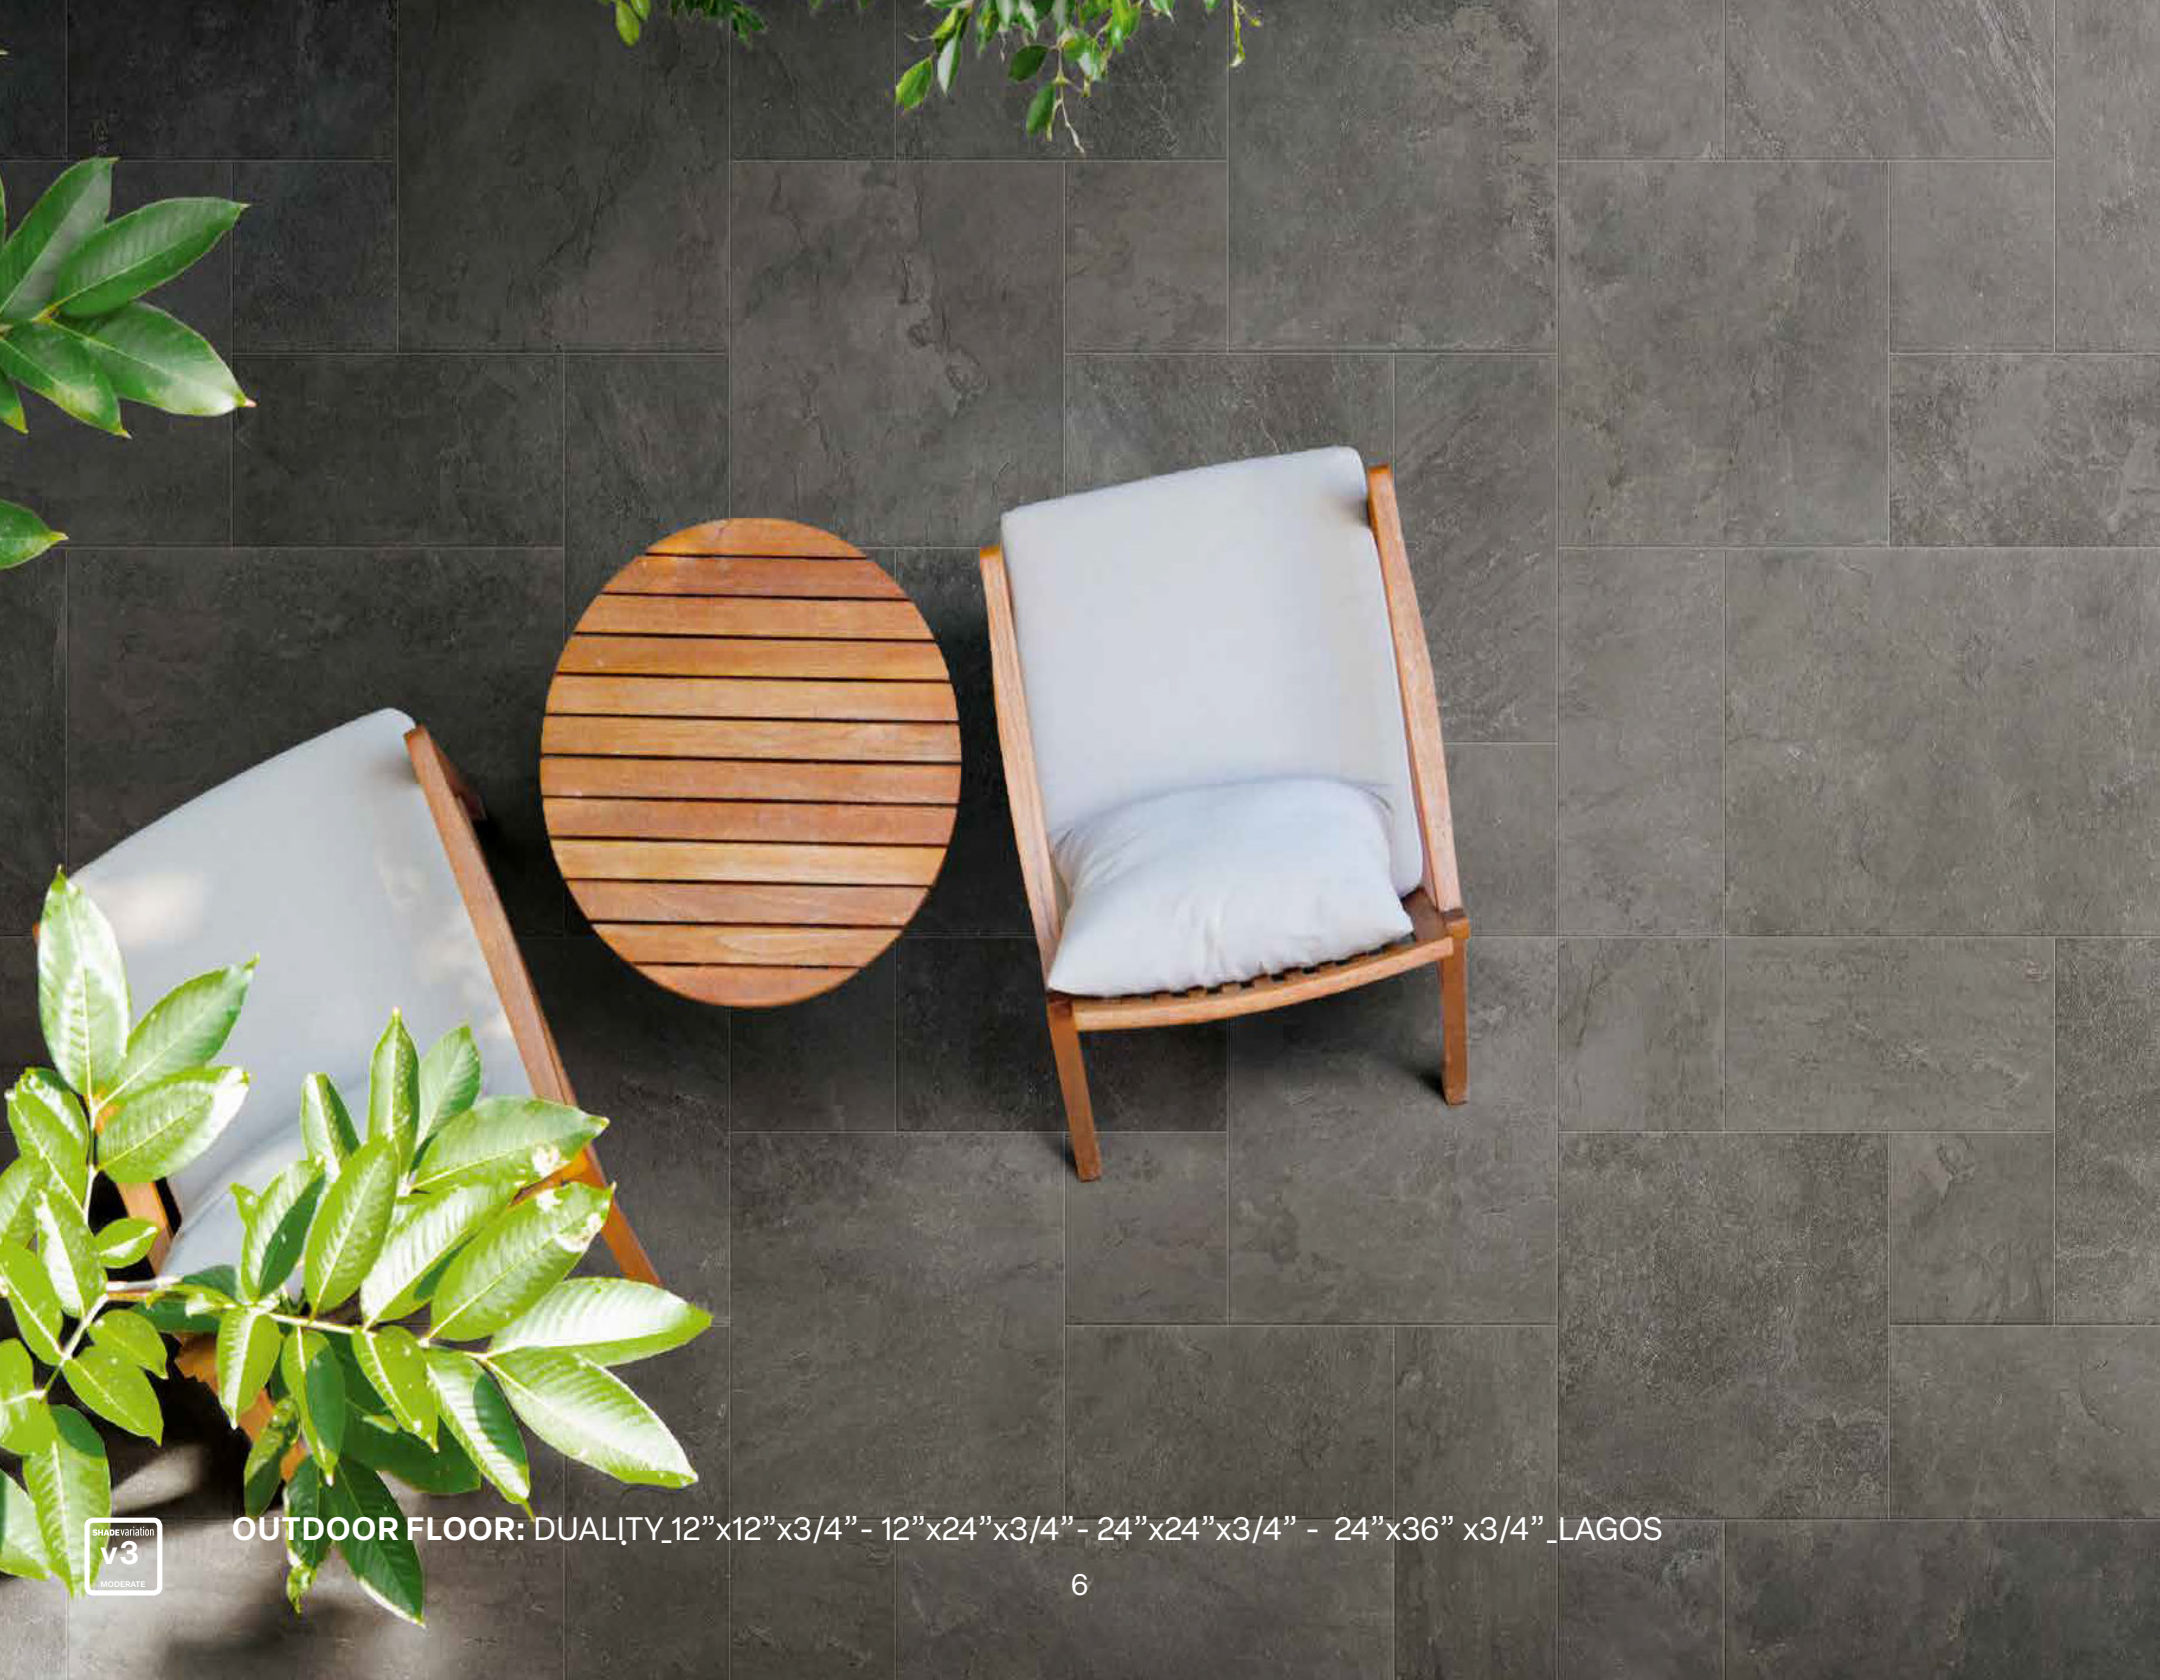

SHADEvariation
v3
MODERATE

OUTDOOR FLOOR: DUALITY_12"x12"x3/4" - 12"x24"x3/4" - 24"x24"x3/4" - 24"x36" x3/4" _LAGOS