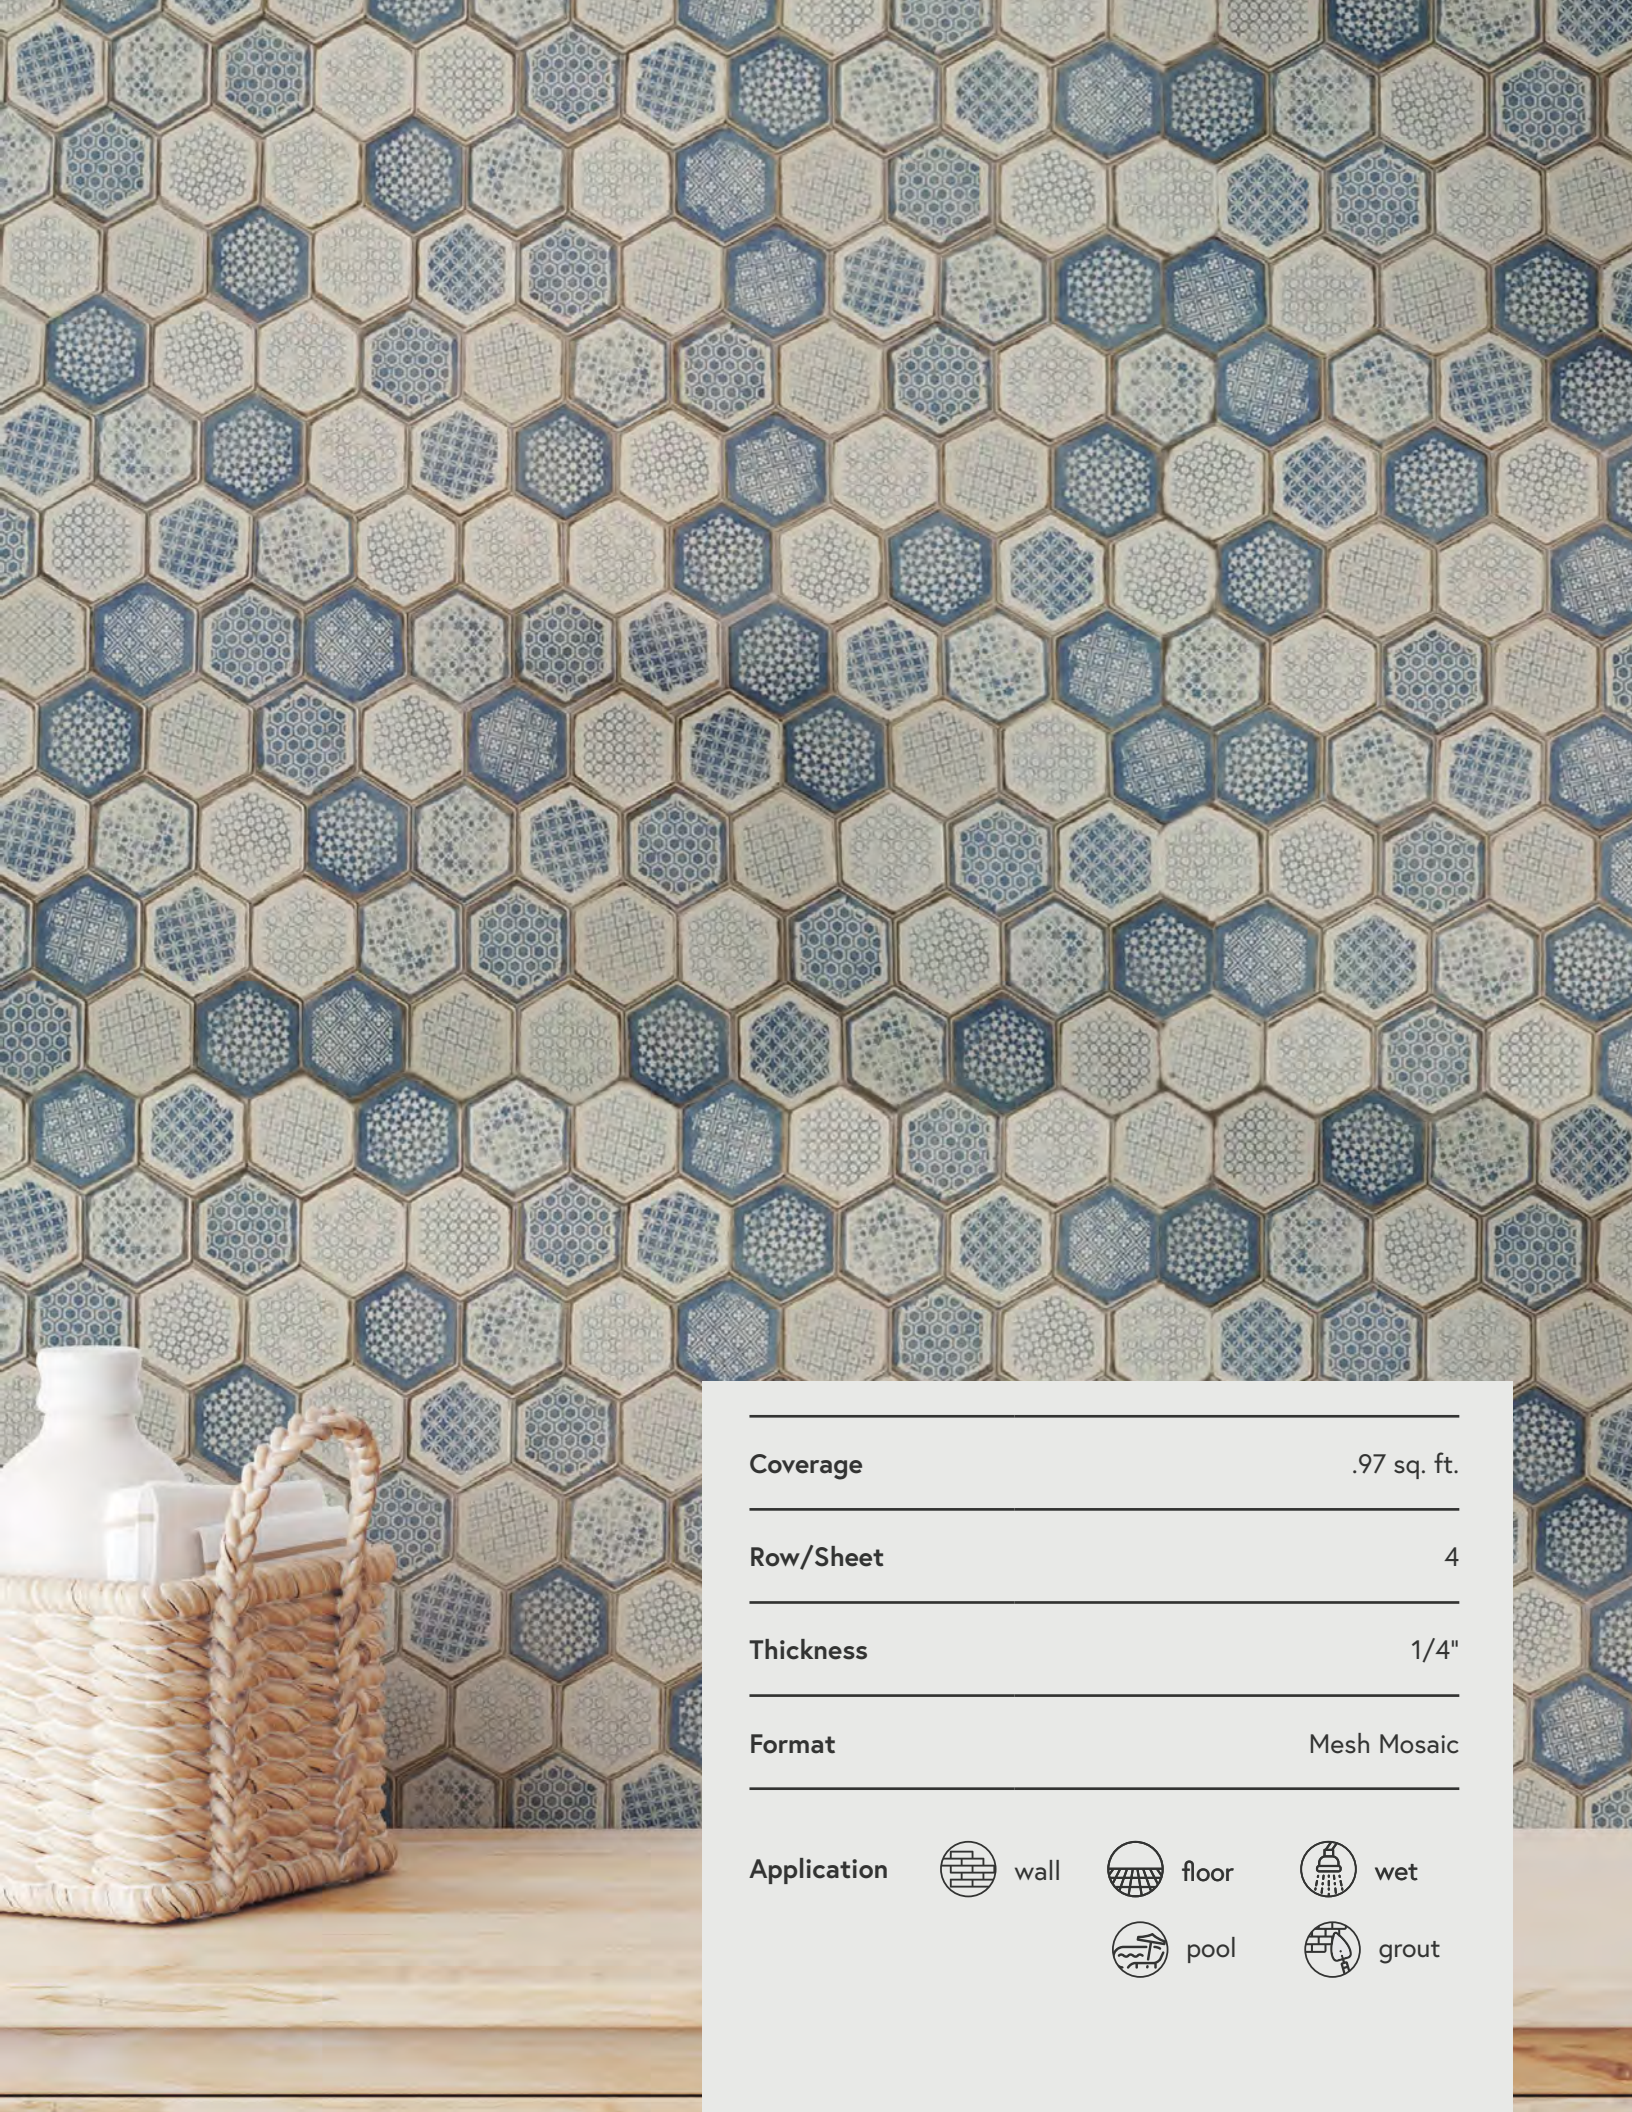

Froth
417-520

Intuition
417-523

St. Johns
417-522

Sterling
417-521

Coverage

.97 sq. ft.

Row/Sheet

4