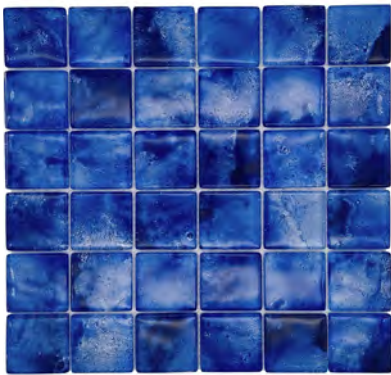

Blue Tang 2" x 2"
417-404

Atlantic Bluefin Tuna 2" x 2"
417-408

Beluga Sturgeon 2" x 2"
417-412

Great Barracuda 2" x 2"
417-416

Nassau Grouper 2" x 2"
417-420

Coverage

.97 sq. ft.

Row/Sheet