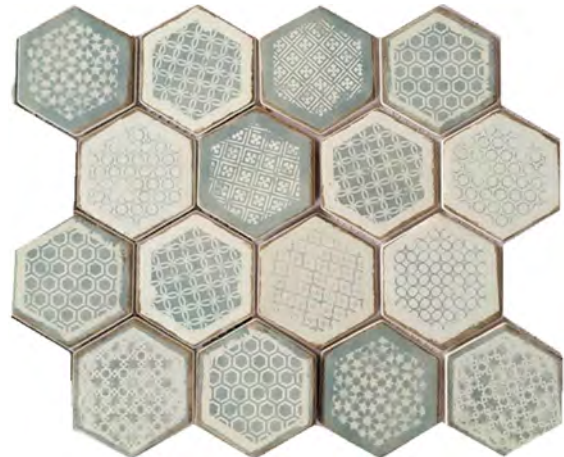

Froth
417-520

Intuition
417-523

St. Johns
417-522

Sterling
417-521

Coverage

.97 sq. ft.

Row/Sheet

4