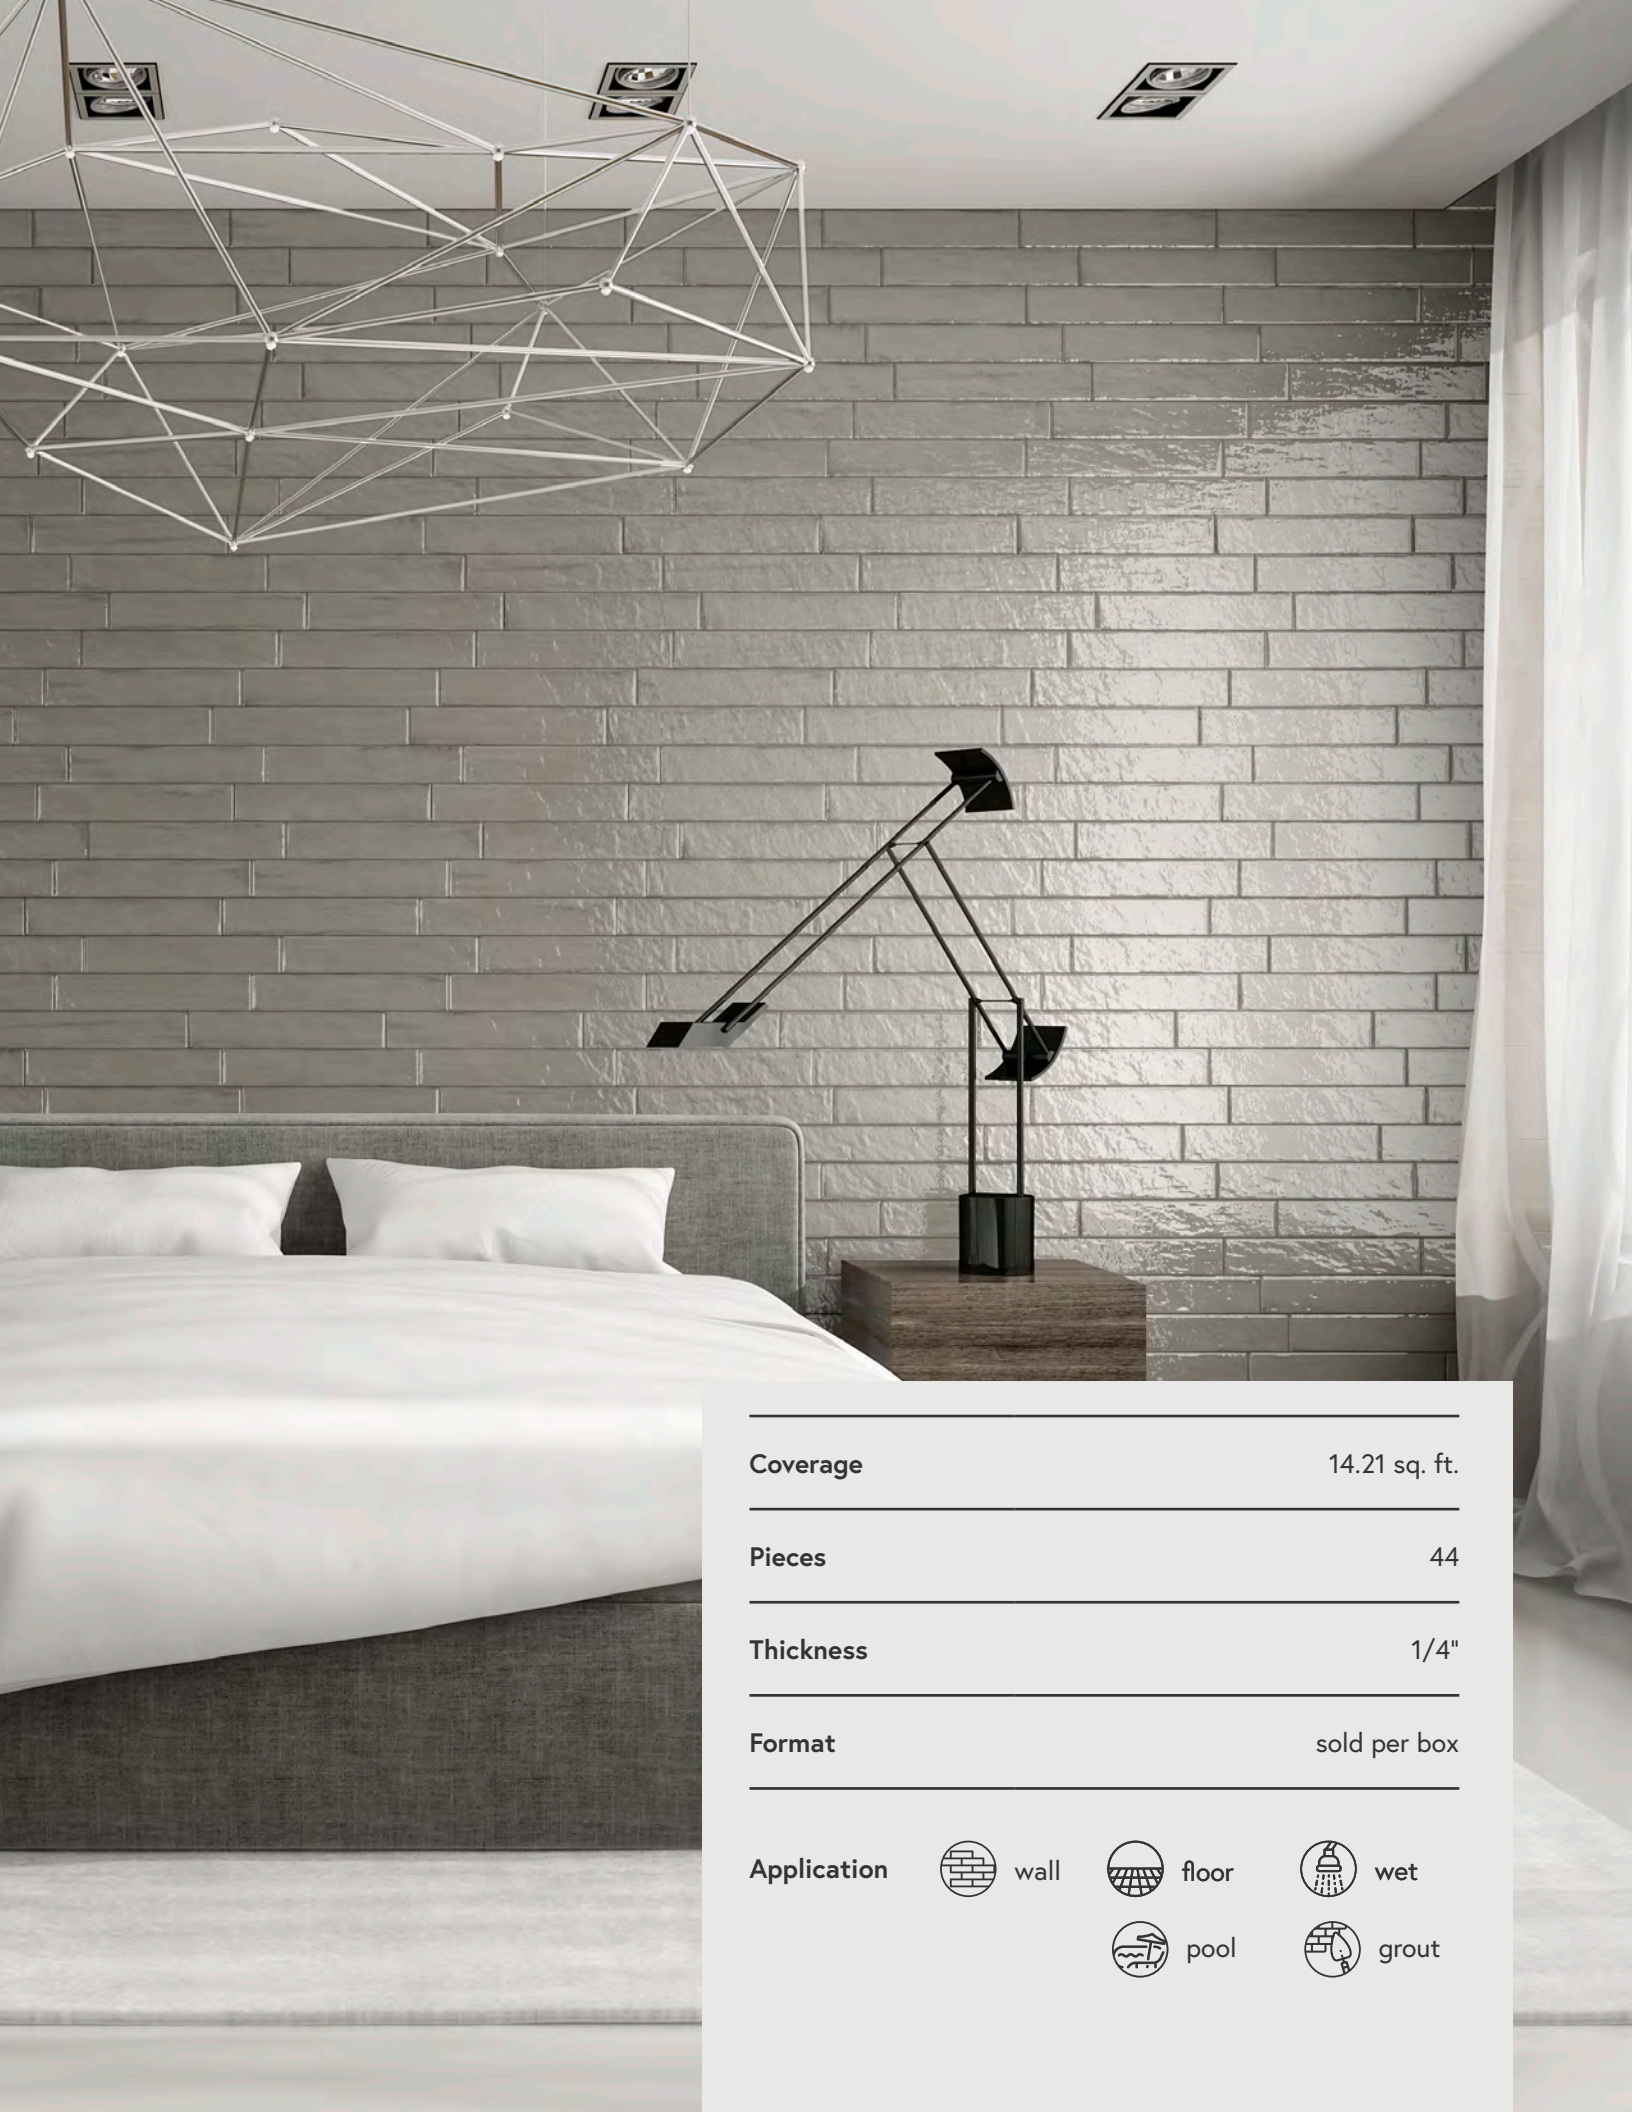

Ice Cold
420-215

Blue Sea
420-216

Green Leaf
420-217

Coverage

14.21 sq. ft.

Pieces

44

Thickness

1/4"

Format

sold per box

Application

wall

floor

wet

pool

grout