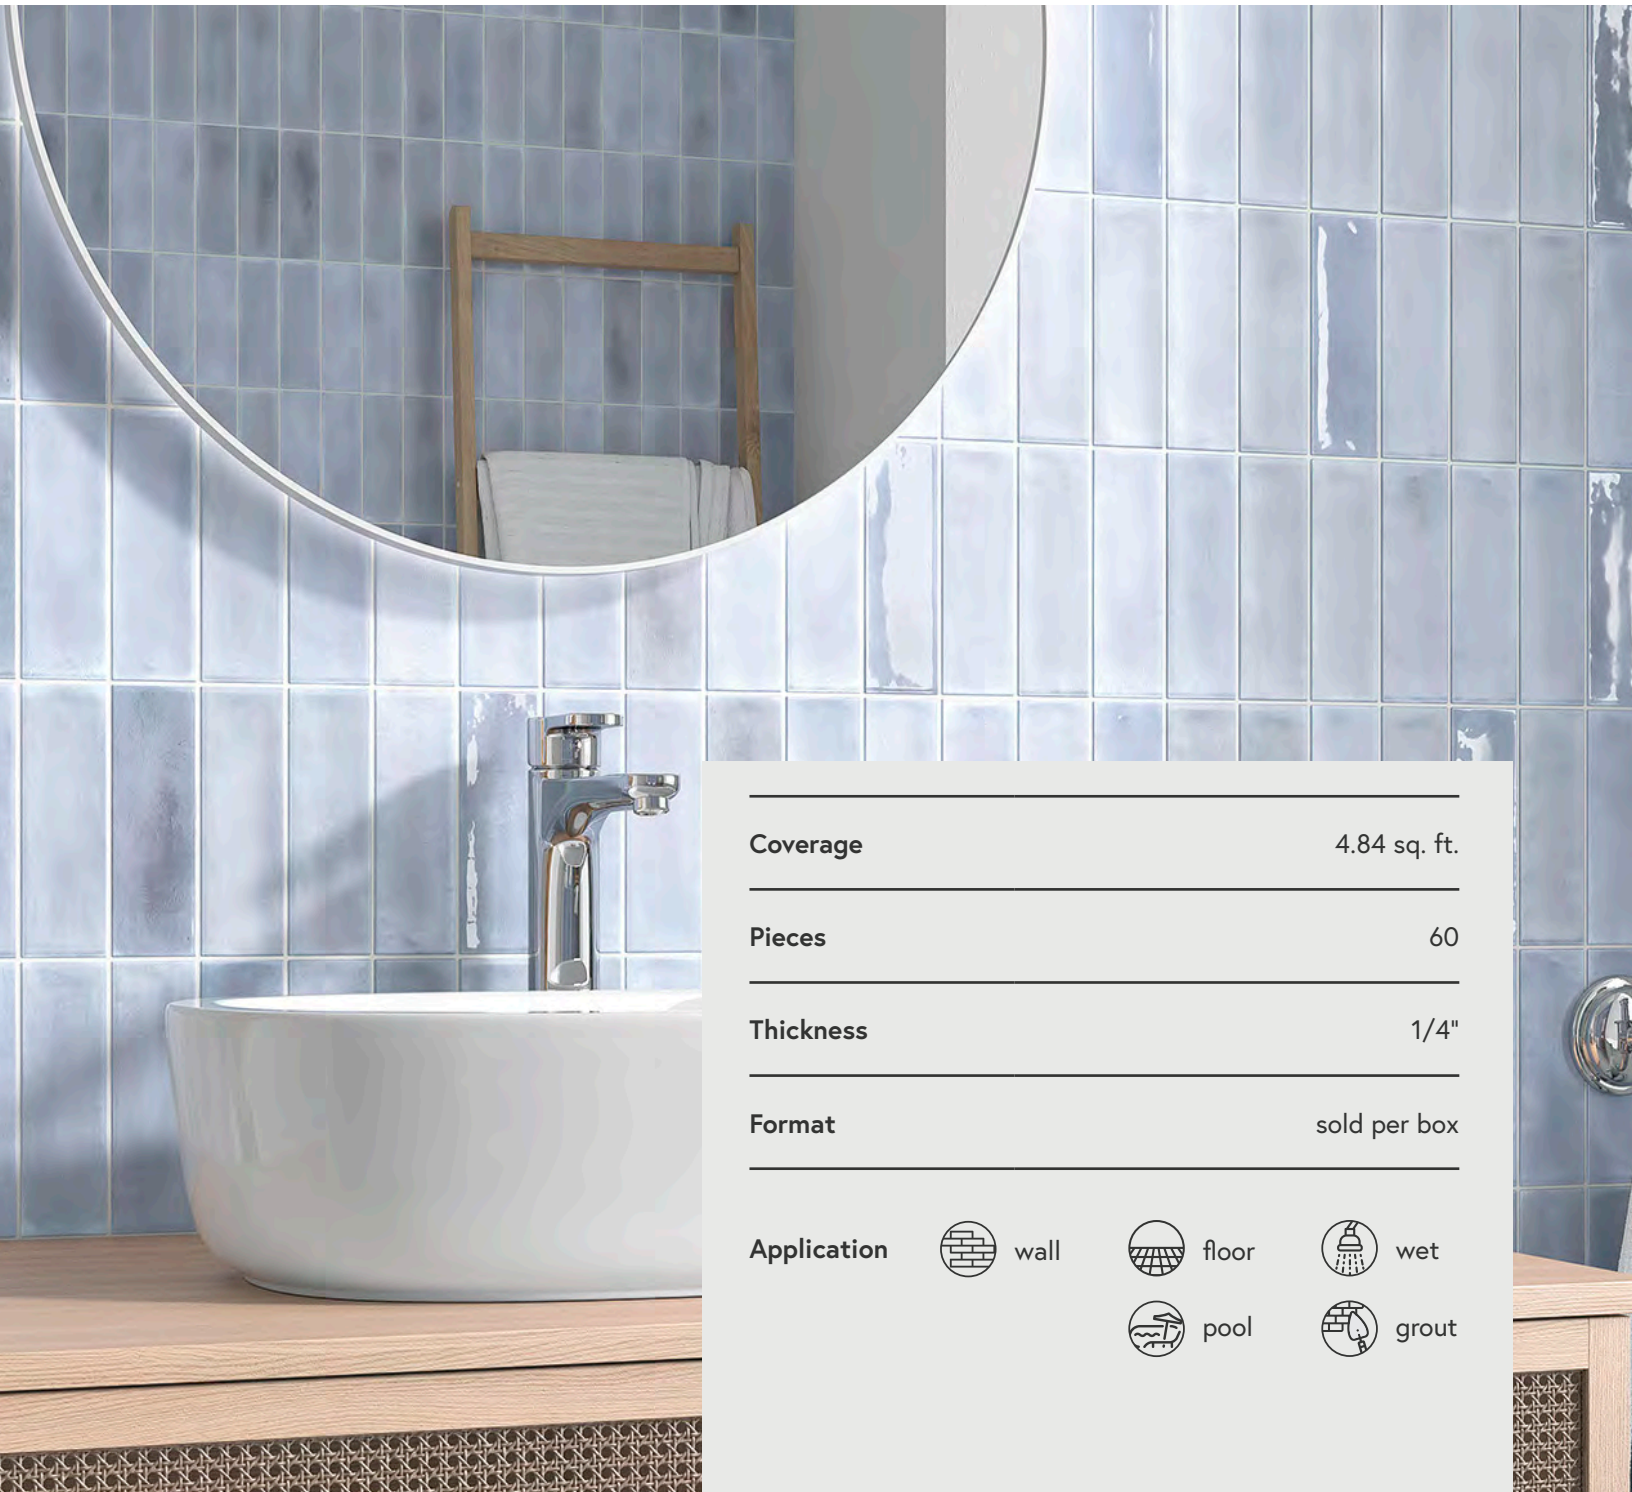

Coverage 4.84 sq. ft.

Pieces 60

Thickness 1/4"

Format sold per box

Application

wall

floor

wet

pool

grout