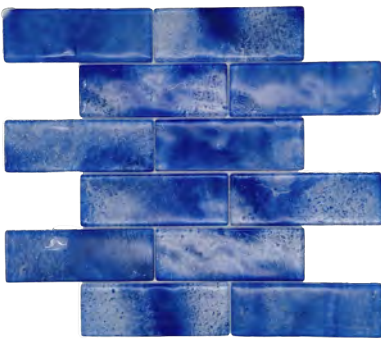

Blue Tang 2" x 6"
417-403

Atlantic Bluefin Tuna 2" x 6"
417-407

Beluga Sturgeon 2" x 6"
417-411

Great Barracuda 2" x 6"
417-415

Nassau Grouper 2" x 6"
417-419

Coverage .97 sq. ft.

Row/Sheet 6

Thickness 5/16"