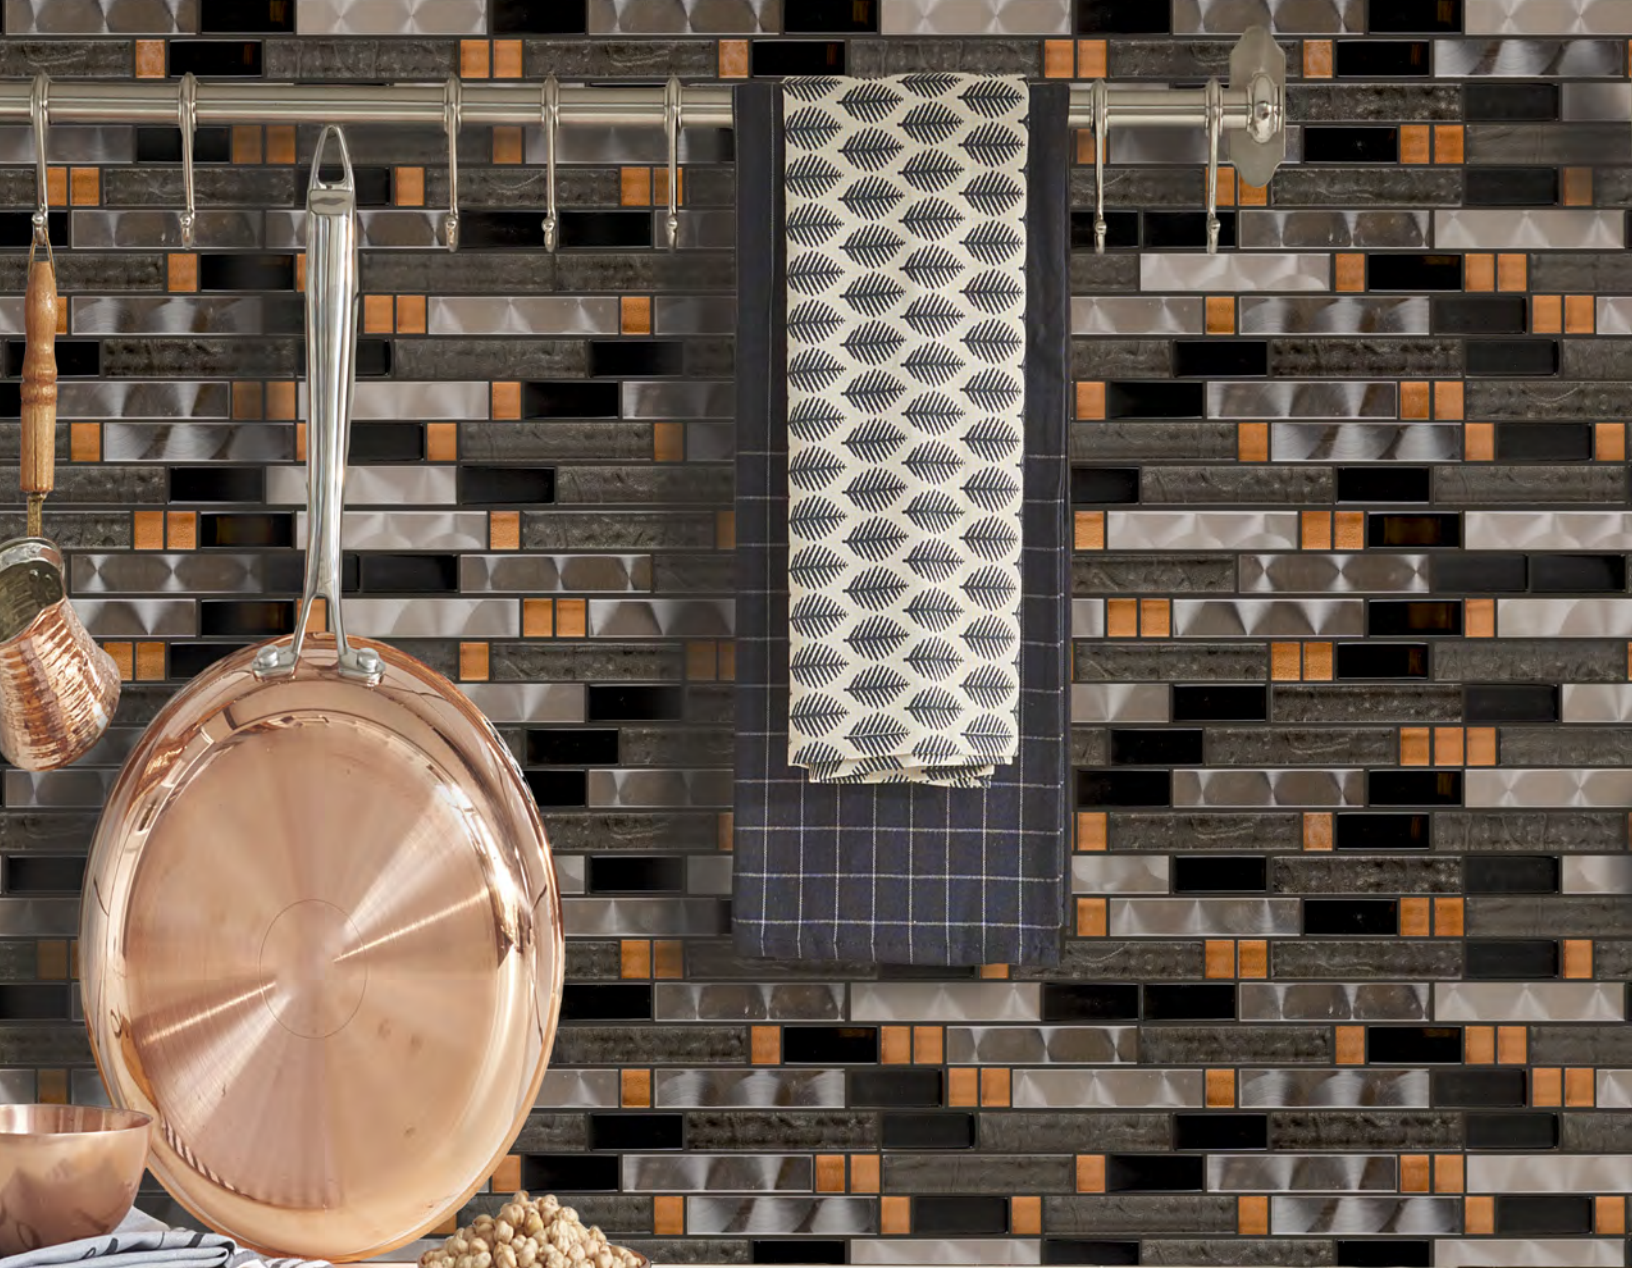

Coverage 1.0 sq. ft.

Row/Sheet 18

Thickness 3/8"

Format interlocking mesh mosaic

Application

wall

floor

wet

pool

grout

*Not suitable for wet or floor applications