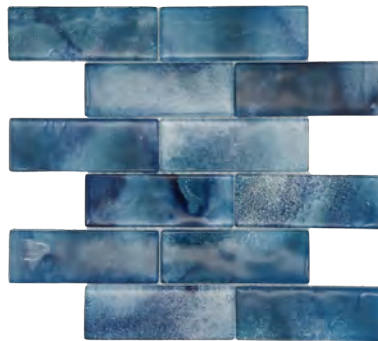

Blue Tang 2" x 6"
417-403

Atlantic Bluefin Tuna 2" x 6"
417-407

Beluga Sturgeon 2" x 6"
417-411

Great Barracuda 2" x 6"
417-415

Nassau Grouper 2" x 6"
417-419

Coverage .97 sq. ft.

Row/Sheet 6

Thickness 5/16"