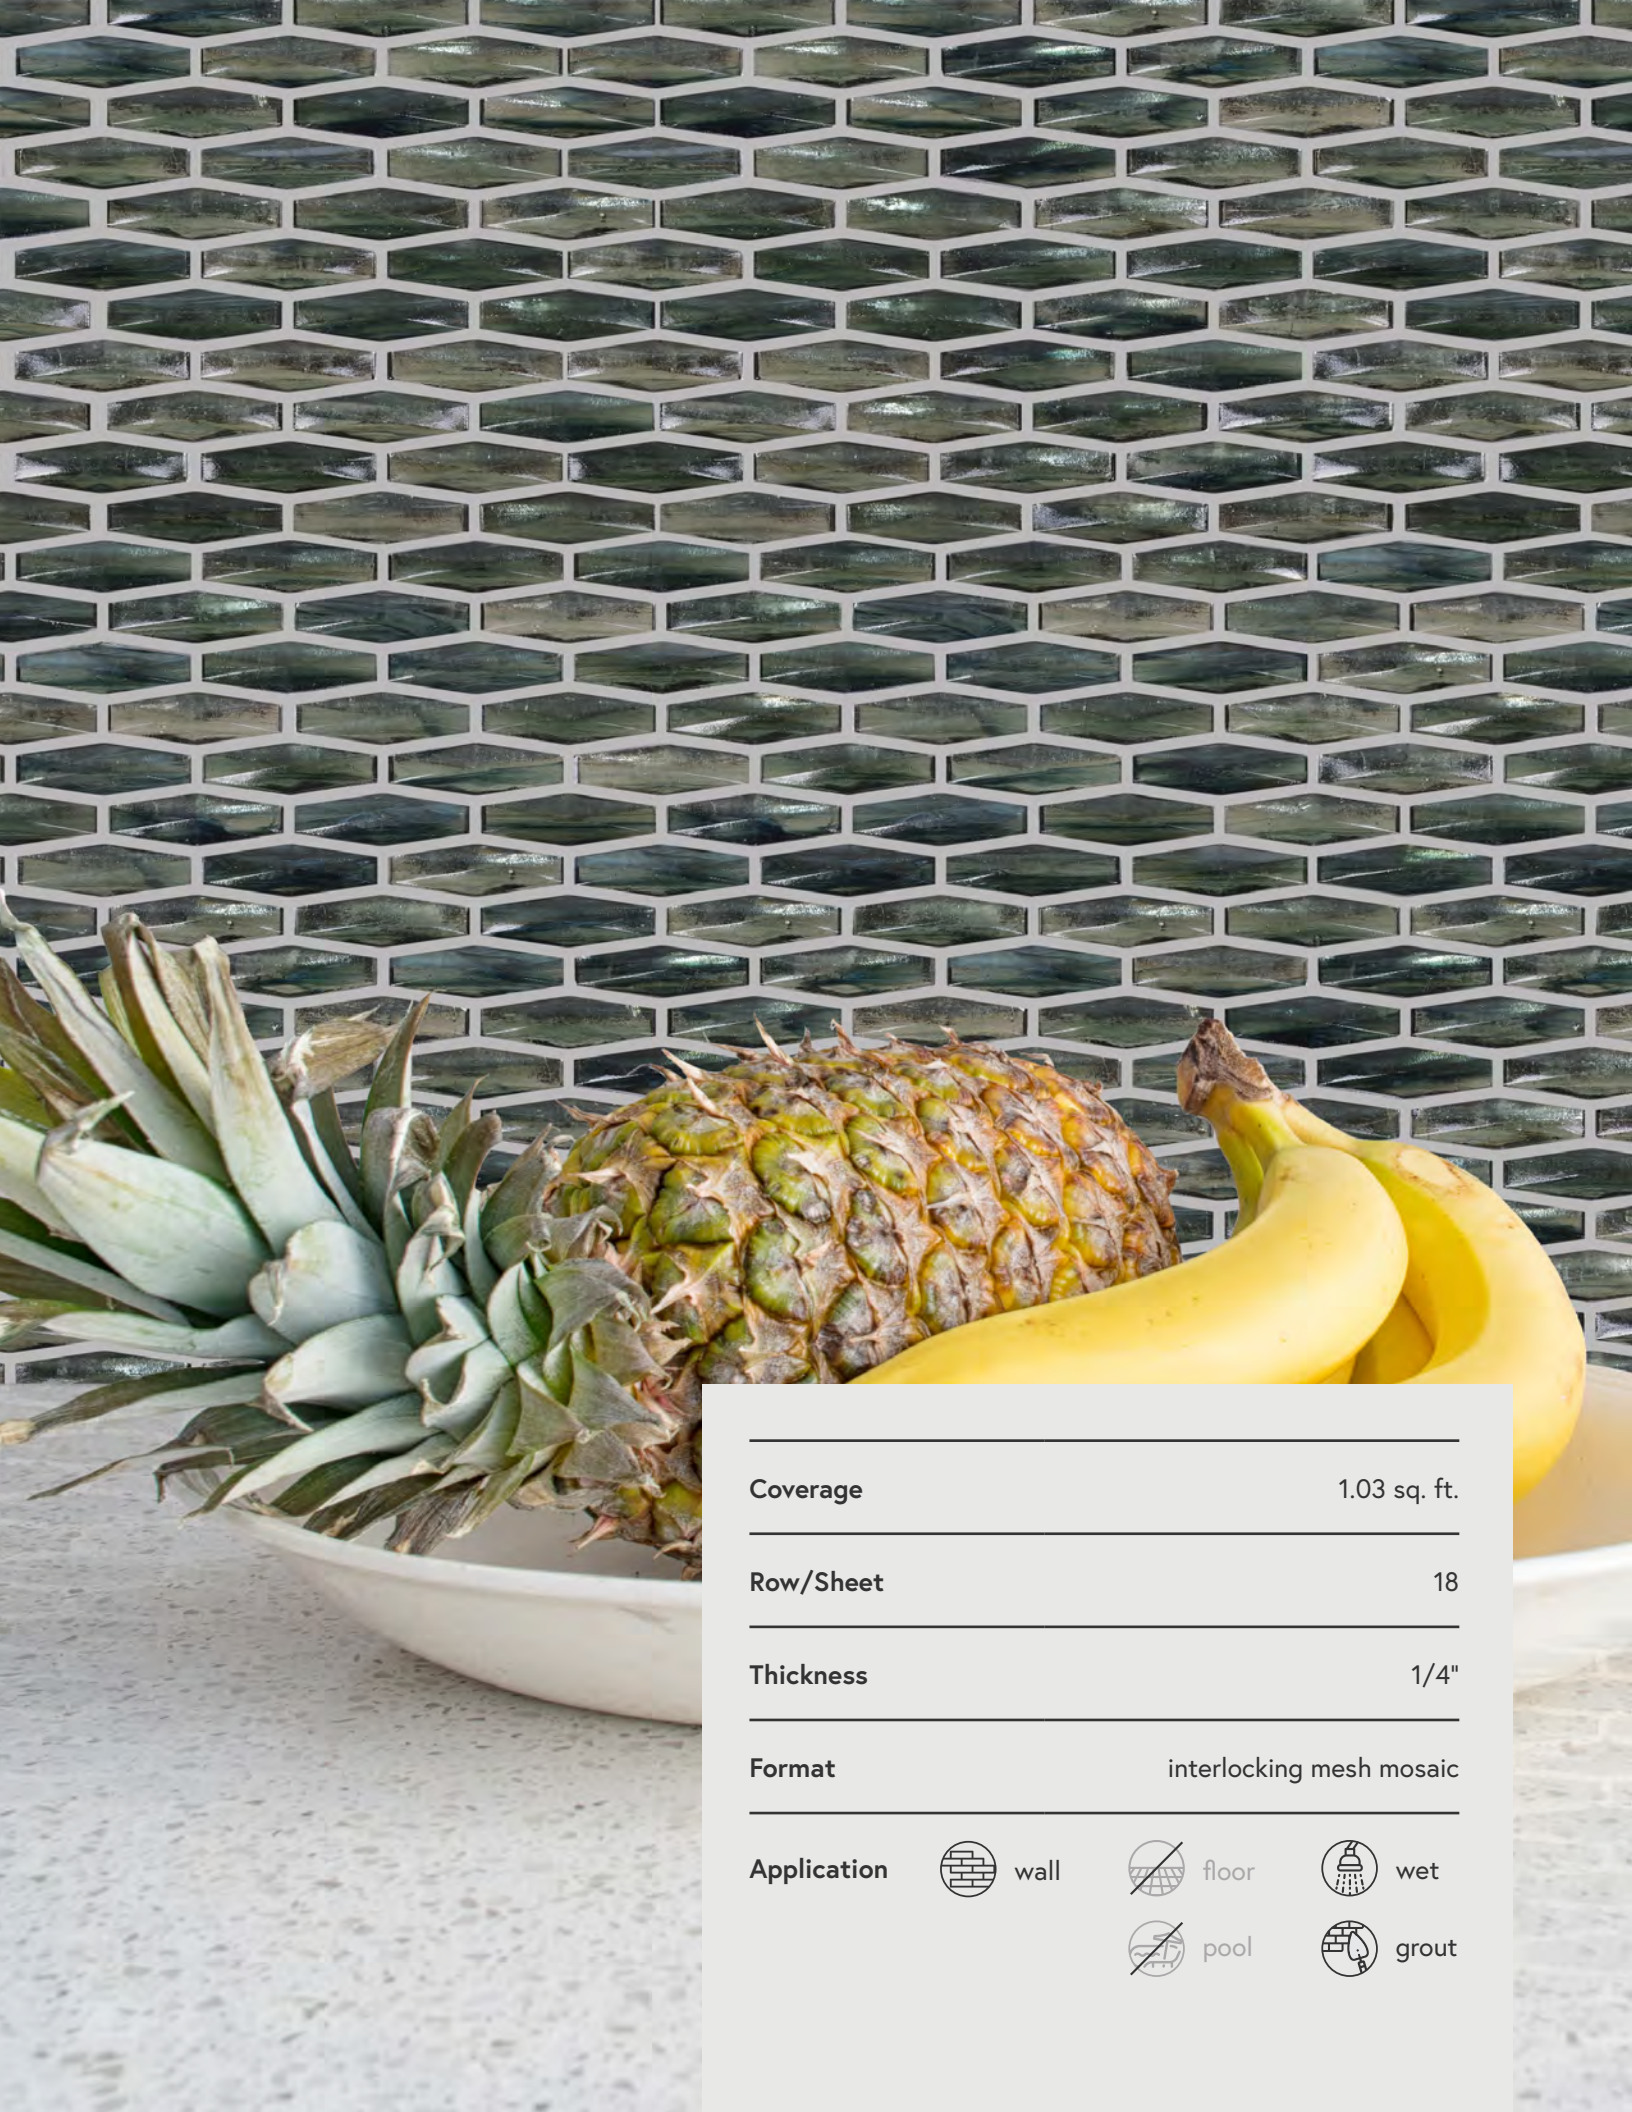

Coverage

1.03 sq. ft.

Row/Sheet

18

Thickness

1/4"

Format

interlocking mesh mosaic

Application

wall

floor

wet

pool

grout