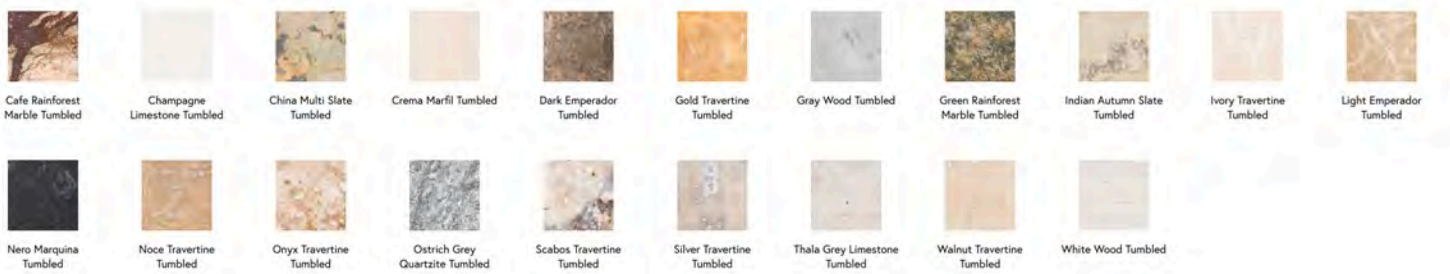

Designer
Hexagon 4

Designer
Hexagon 5

Step 2: Pick Color/Material

Glass

Natural Stone Tumbled, Polished, or Matte

Metal

Step 3: Finalize Your Creation

Custom Collection