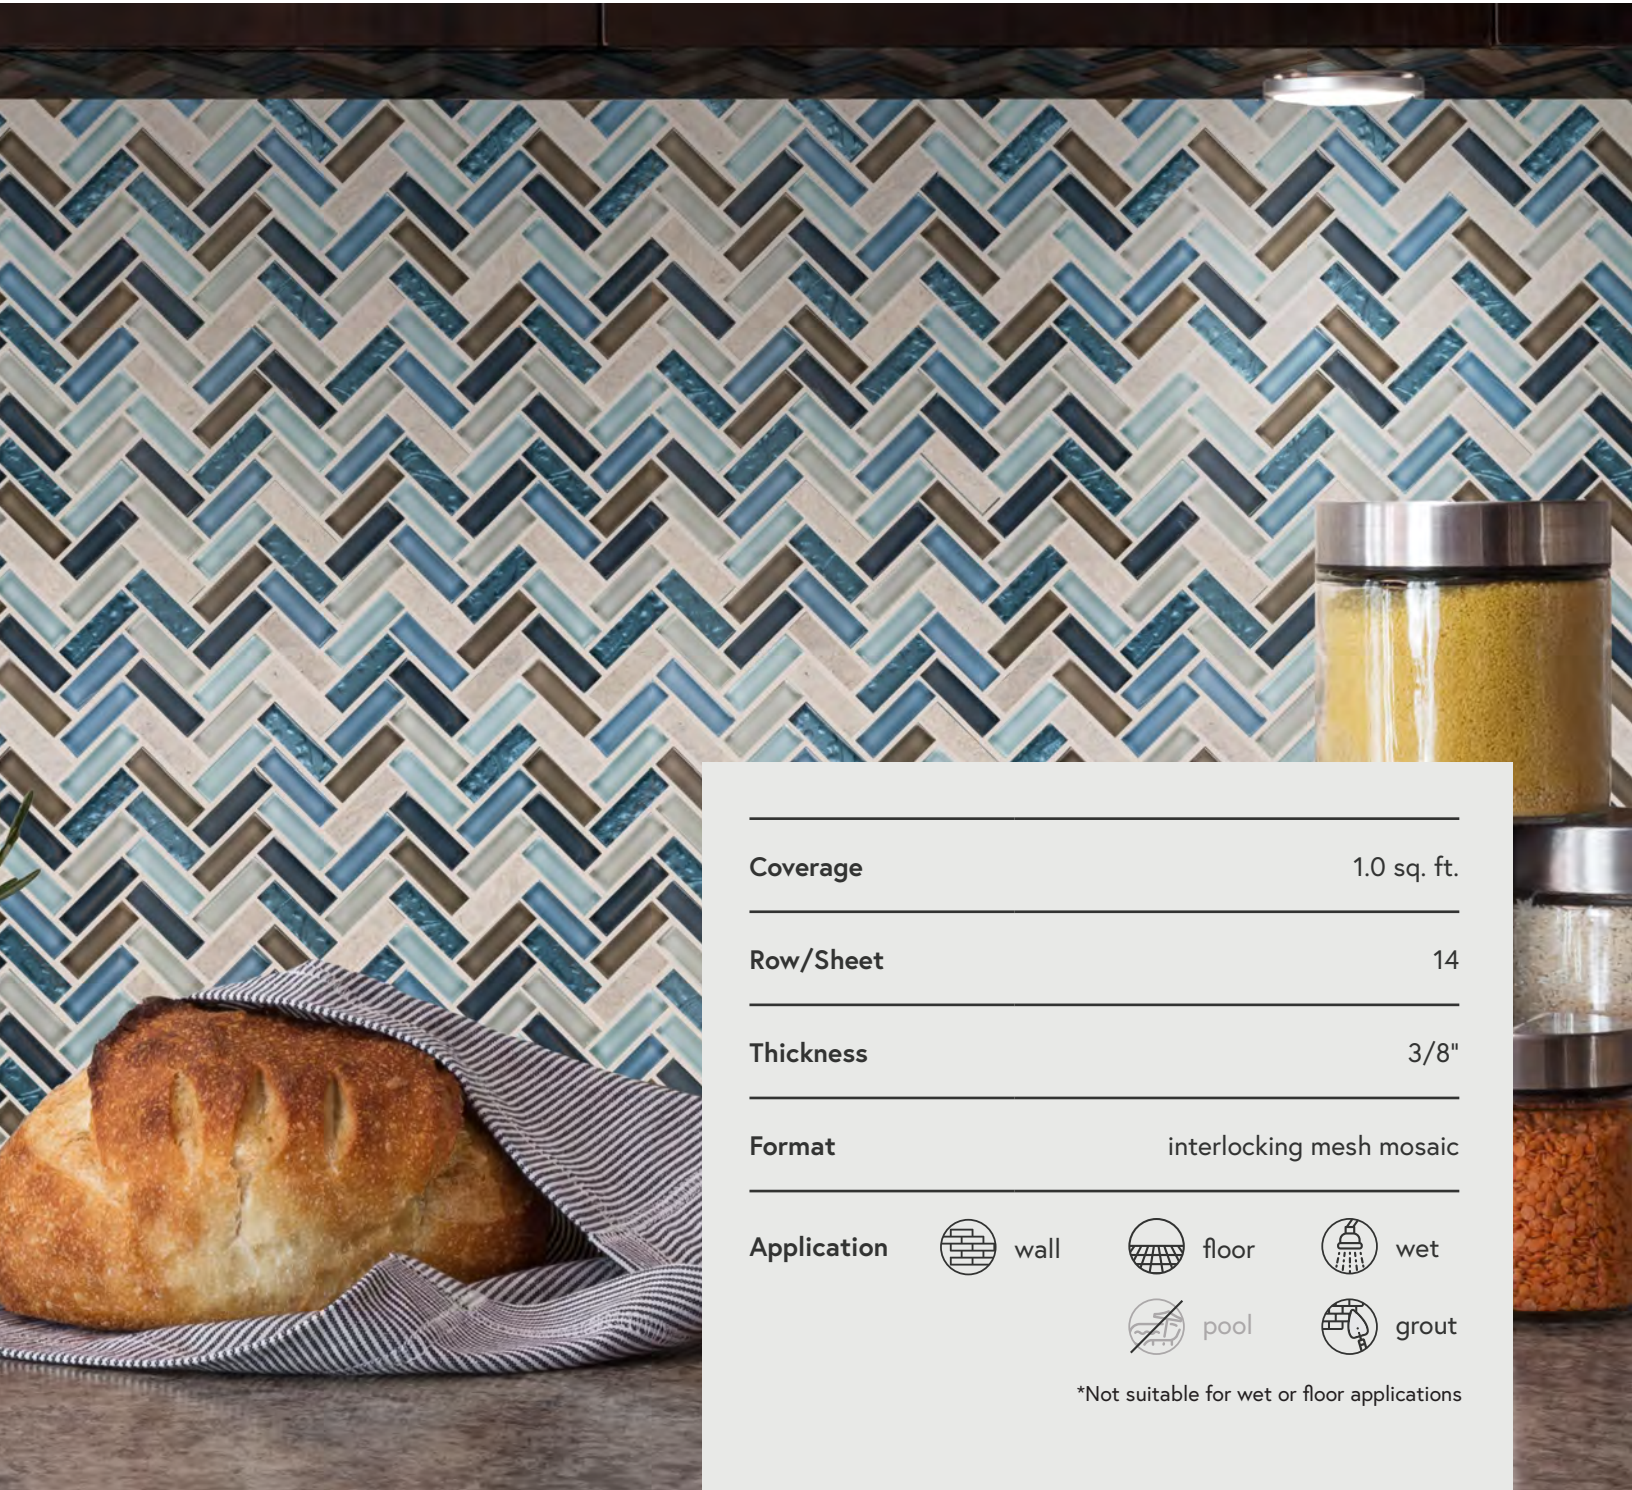

Coverage 1.0 sq. ft.

Row/Sheet 14

Thickness 3/8"

Format interlocking mesh mosaic

Application

wall

floor

wet

pool

grout

*Not suitable for wet or floor applications