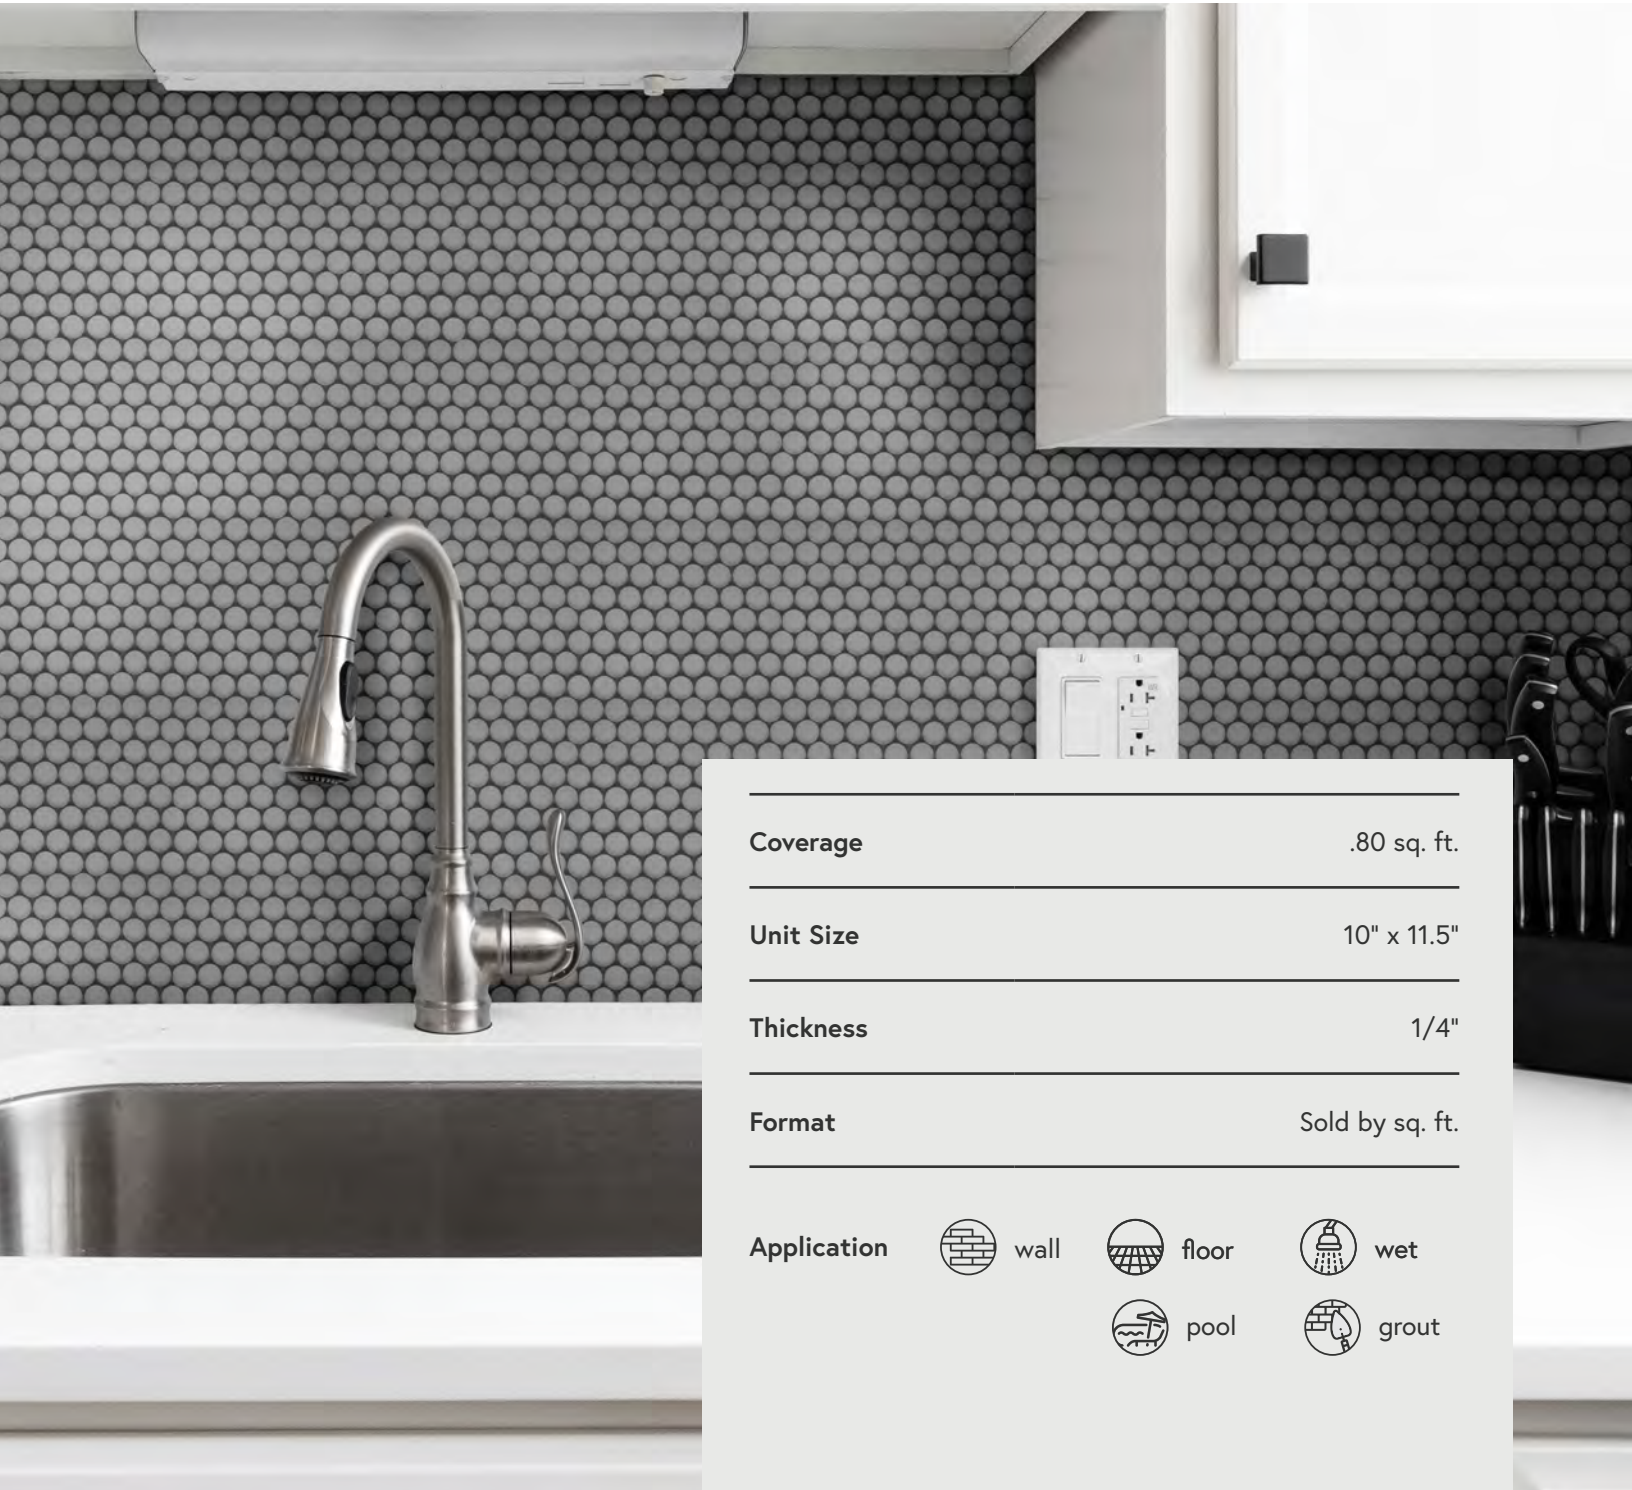

Coverage .80 sq. ft.

Unit Size 10" x 11.5"

Thickness 1/4"

Format Sold by sq. ft.

Application

wall

floor

wet

pool

grout