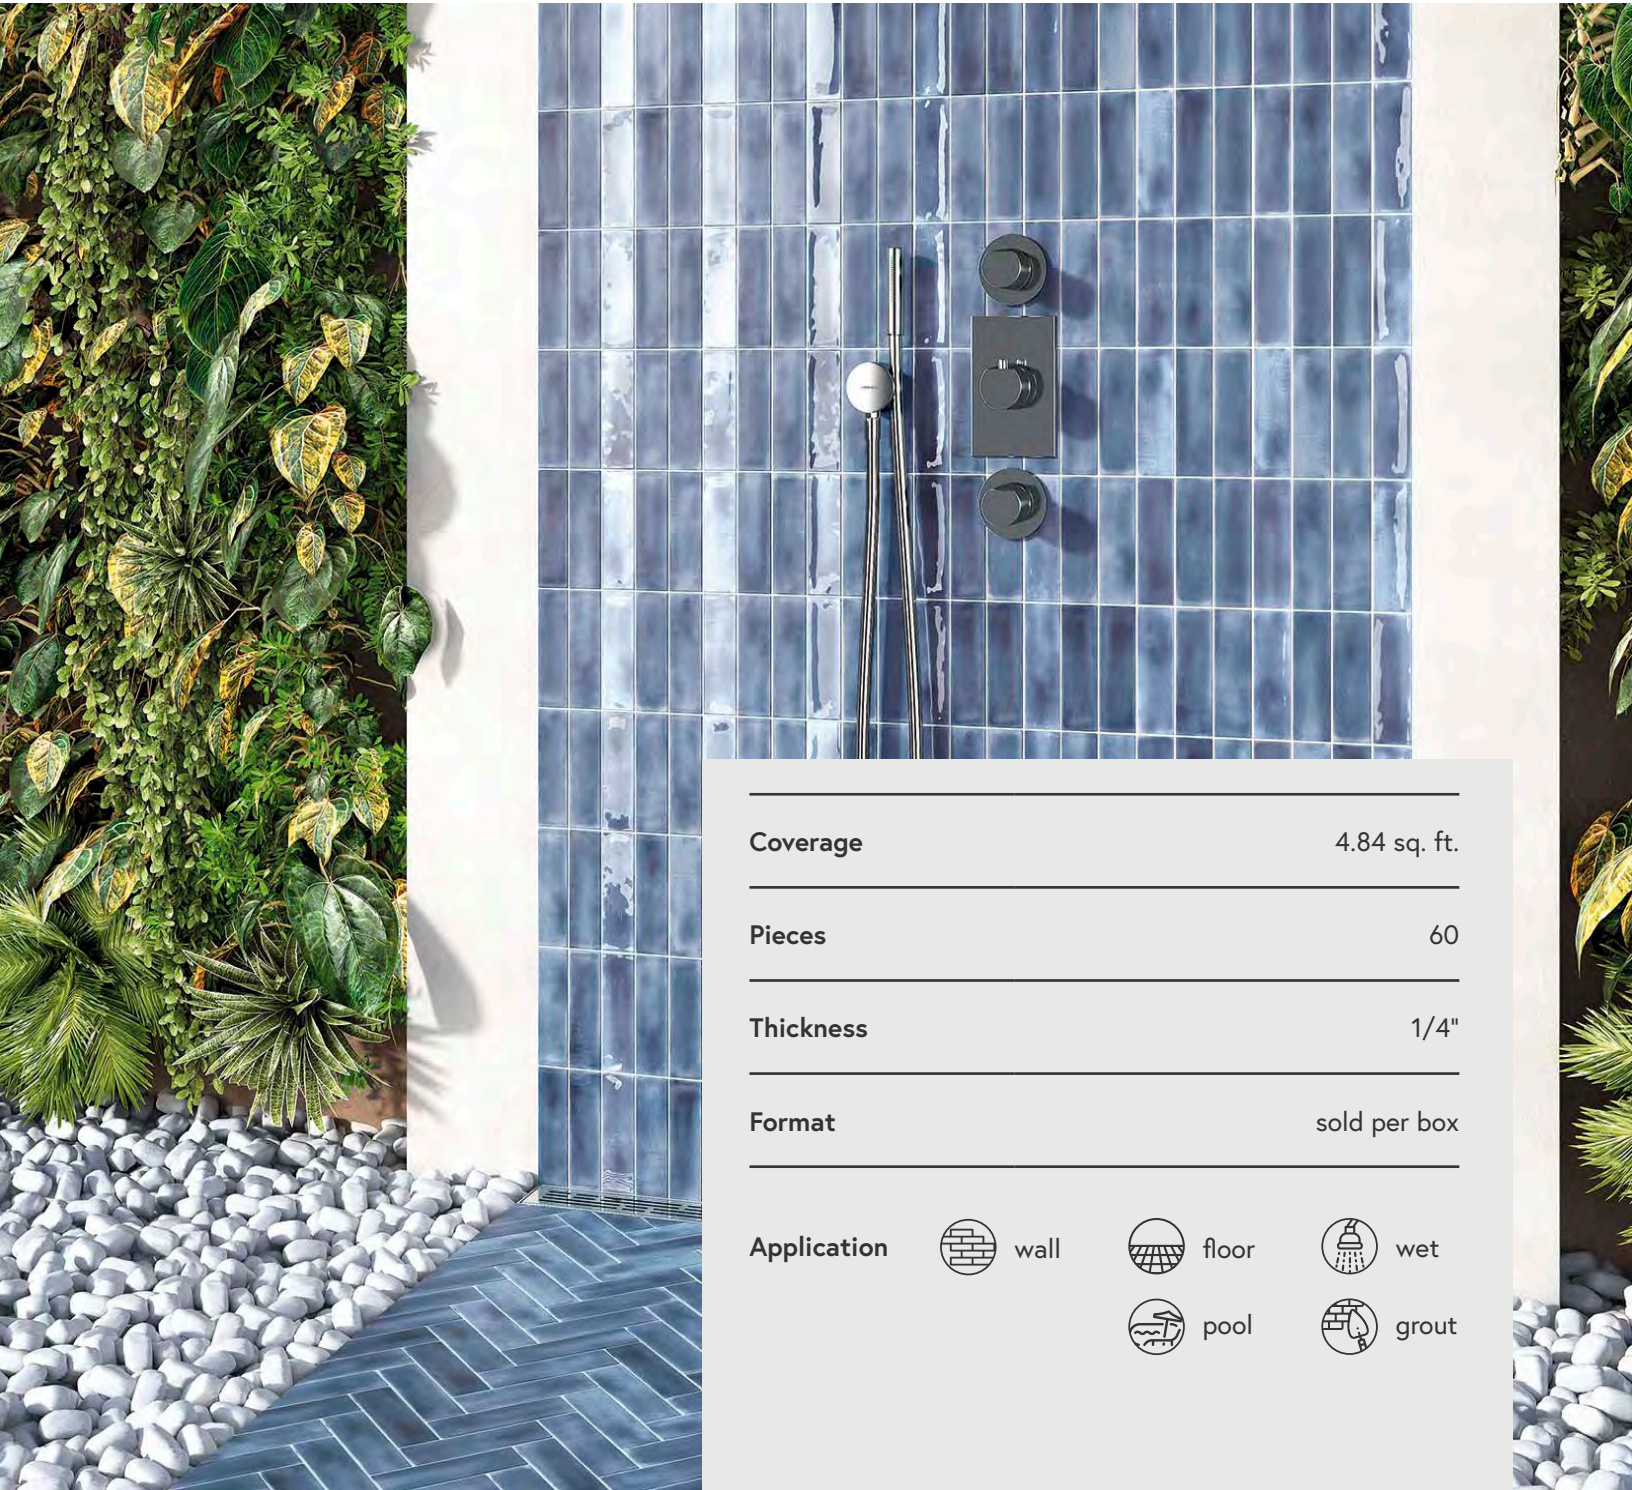

Coverage 4.84 sq. ft.

Pieces 60

Thickness 1/4"

Format sold per box

Application

wall

floor

wet

pool

grout