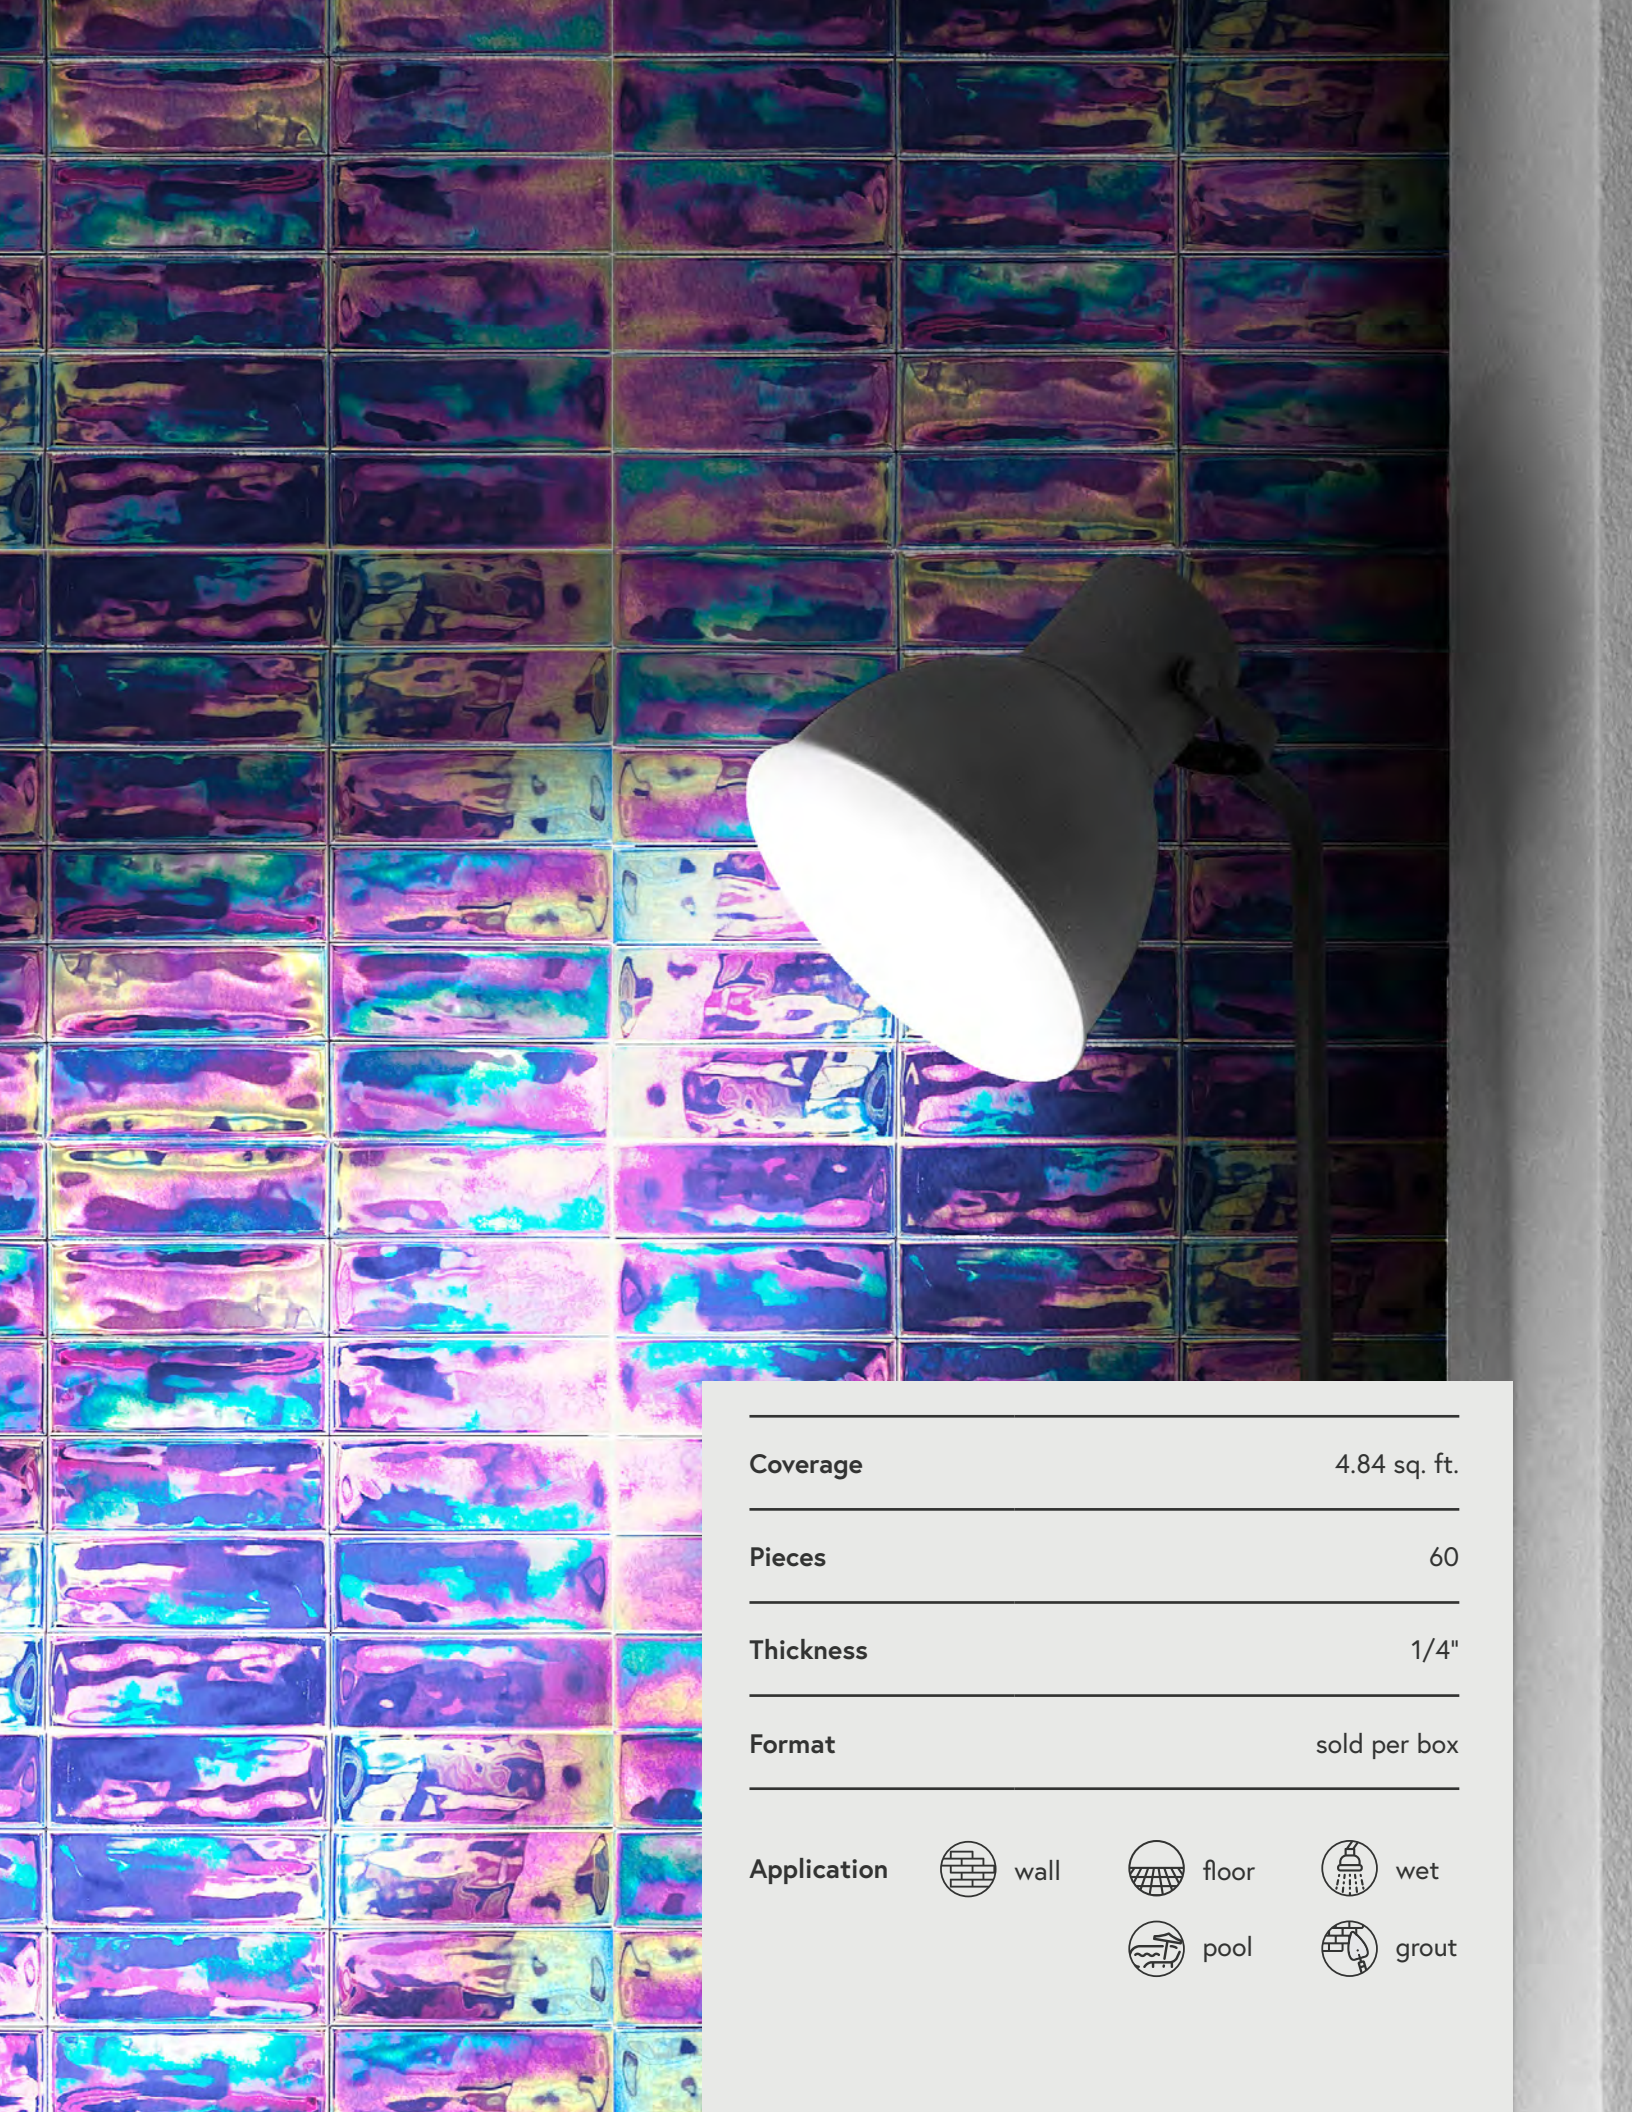

Coverage

4.84 sq. ft.

Pieces

60

Thickness

1/4"

Format

sold per box

Application

wall

floor

wet

pool

grout