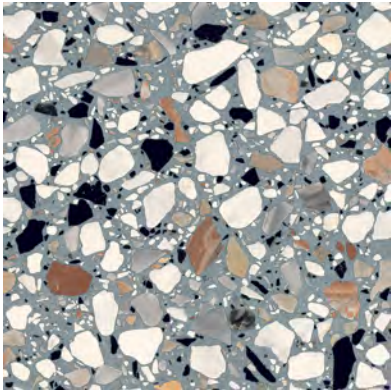

Azzurro Macro
420-200

Nero Macro
420-201

Bianco Macro
420-202

Coverage

12.49 sq. ft.

Pieces

29

Thickness