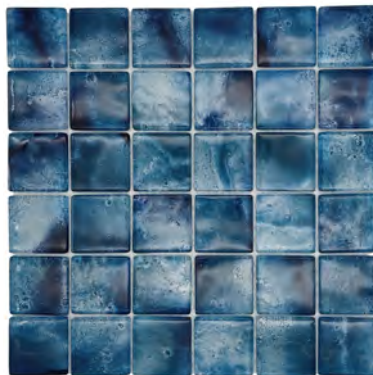

Atlantic Bluefin Tuna 2" x 2"
417-408