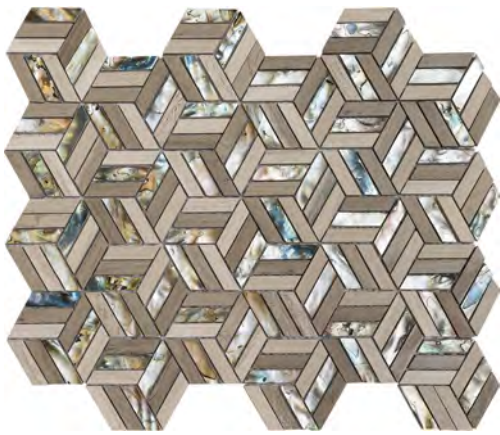

Stock Collection

Glass, Stone & Seashell

North Shore Collection

The **North Shore Collection** captures the colors of the sea, sand, and sky, dancing through a beach-inspired mosaic of glass, stone, and seashell. With a variety of shapes available—basketweave, linear, hexagon, chevron, and brickset—this collection brings multiple colors and textures to your space, evoking a serene coastal vibe.

Black Sand Beach Hexagon

540-536
.96 sq. ft.