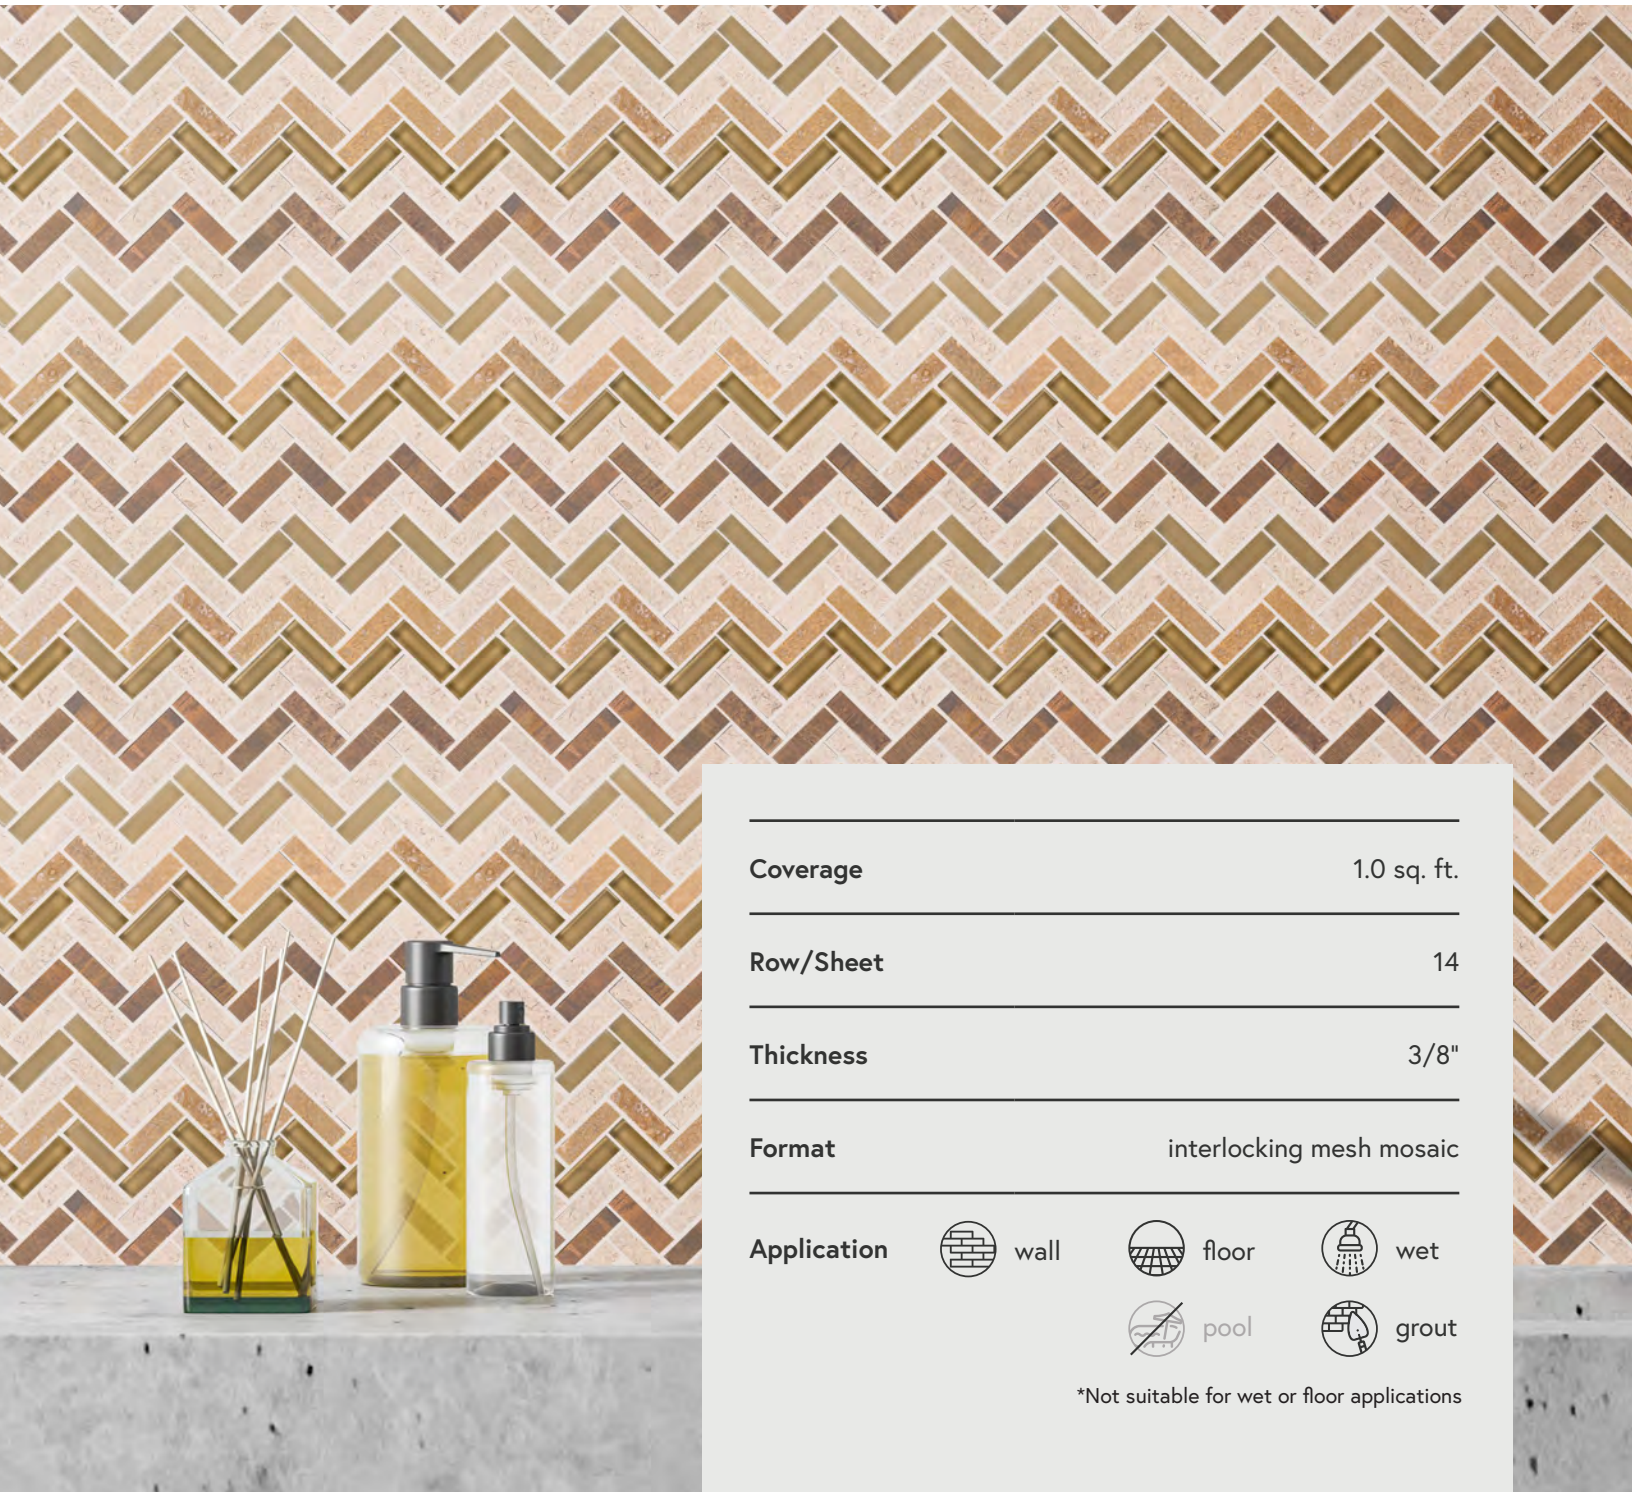

Coverage 1.0 sq. ft.

Row/Sheet 14

Thickness 3/8"

Format interlocking mesh mosaic

Application

wall

floor

wet

pool

grout

*Not suitable for wet or floor applications