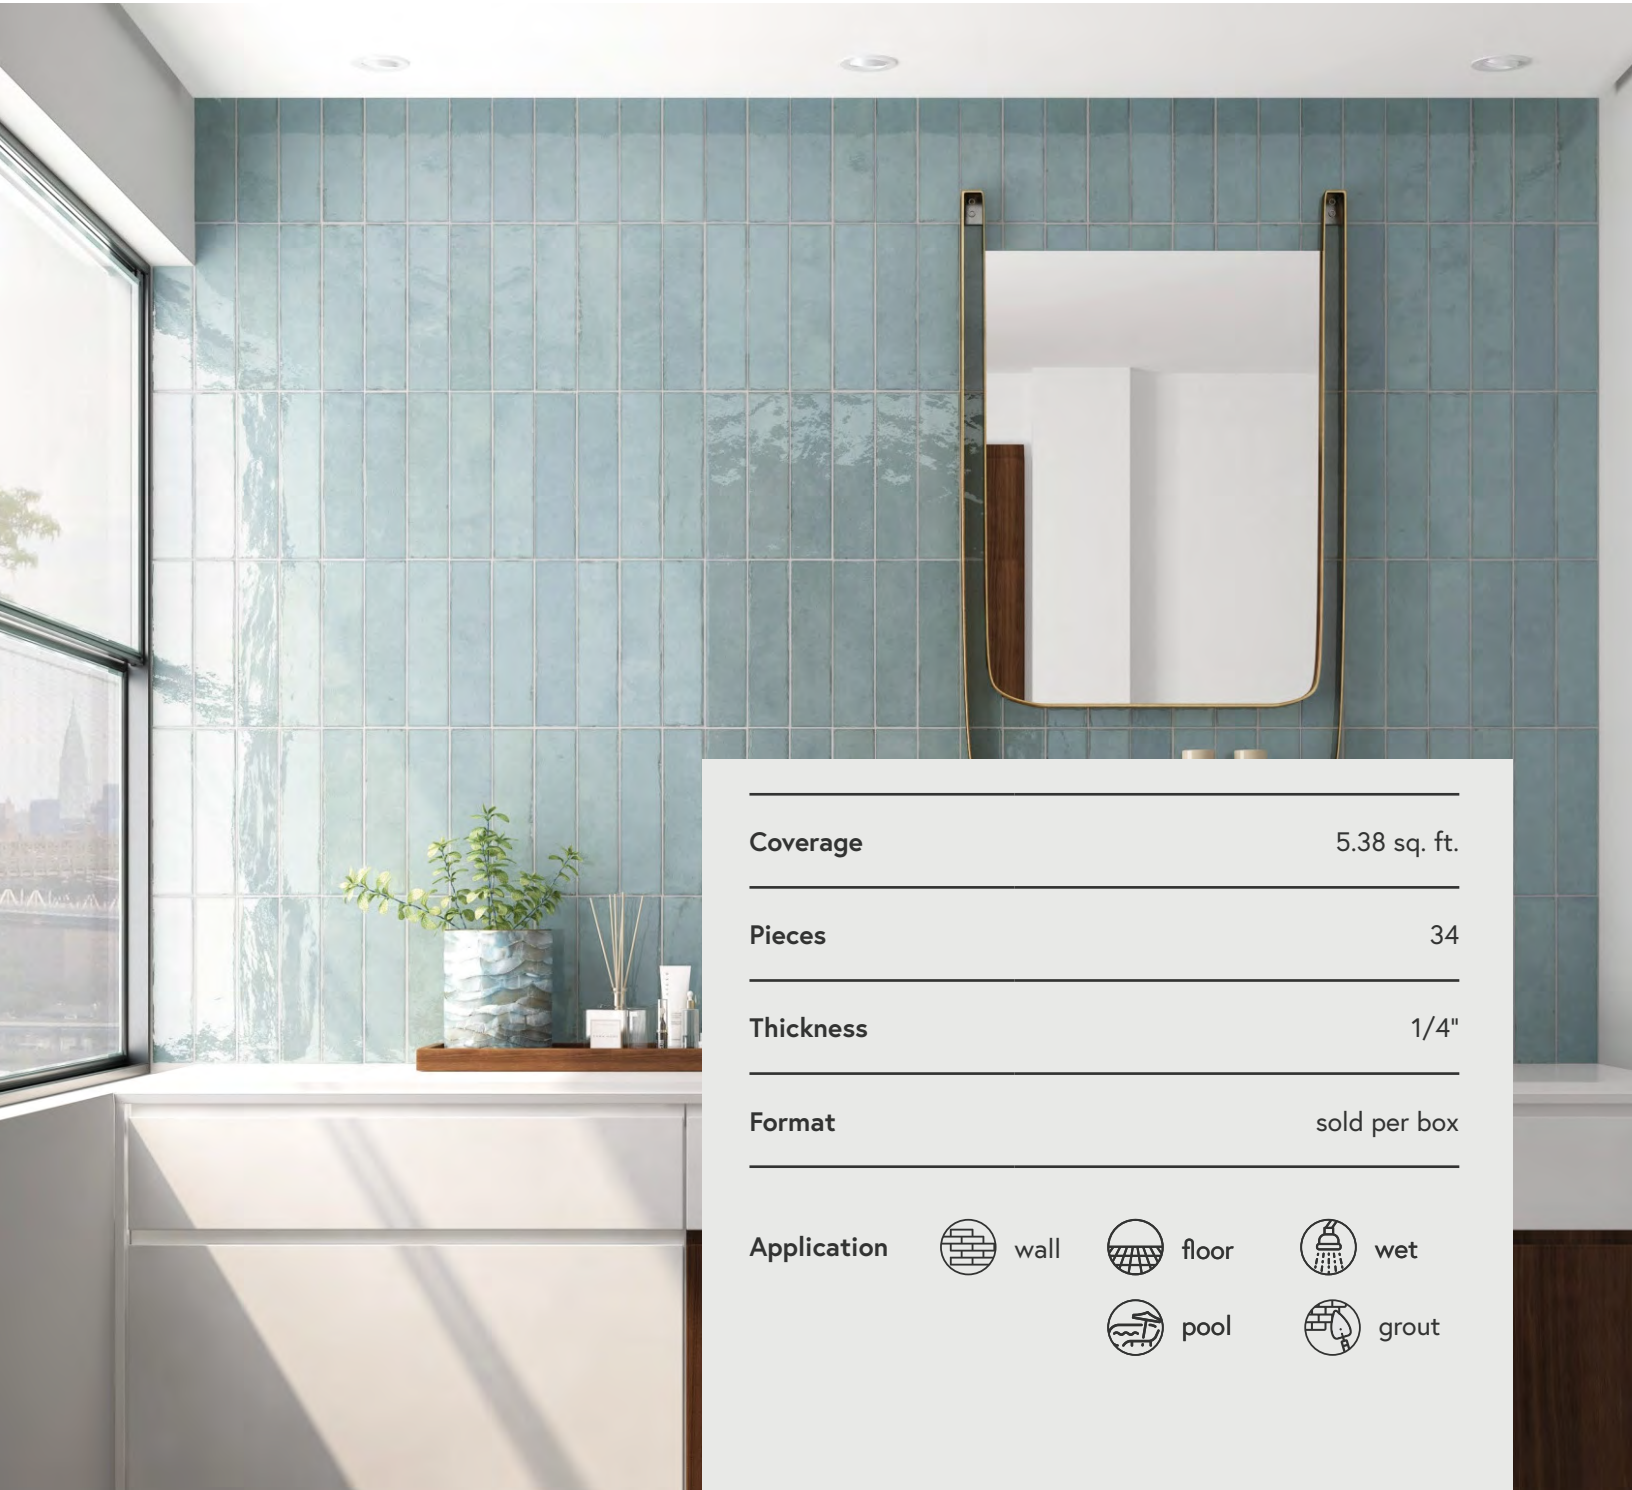

Coverage	5.38 sq. ft.
Pieces	34
Thickness	1/4"
Format	sold per box

Application

wall

floor

wet

pool

grout