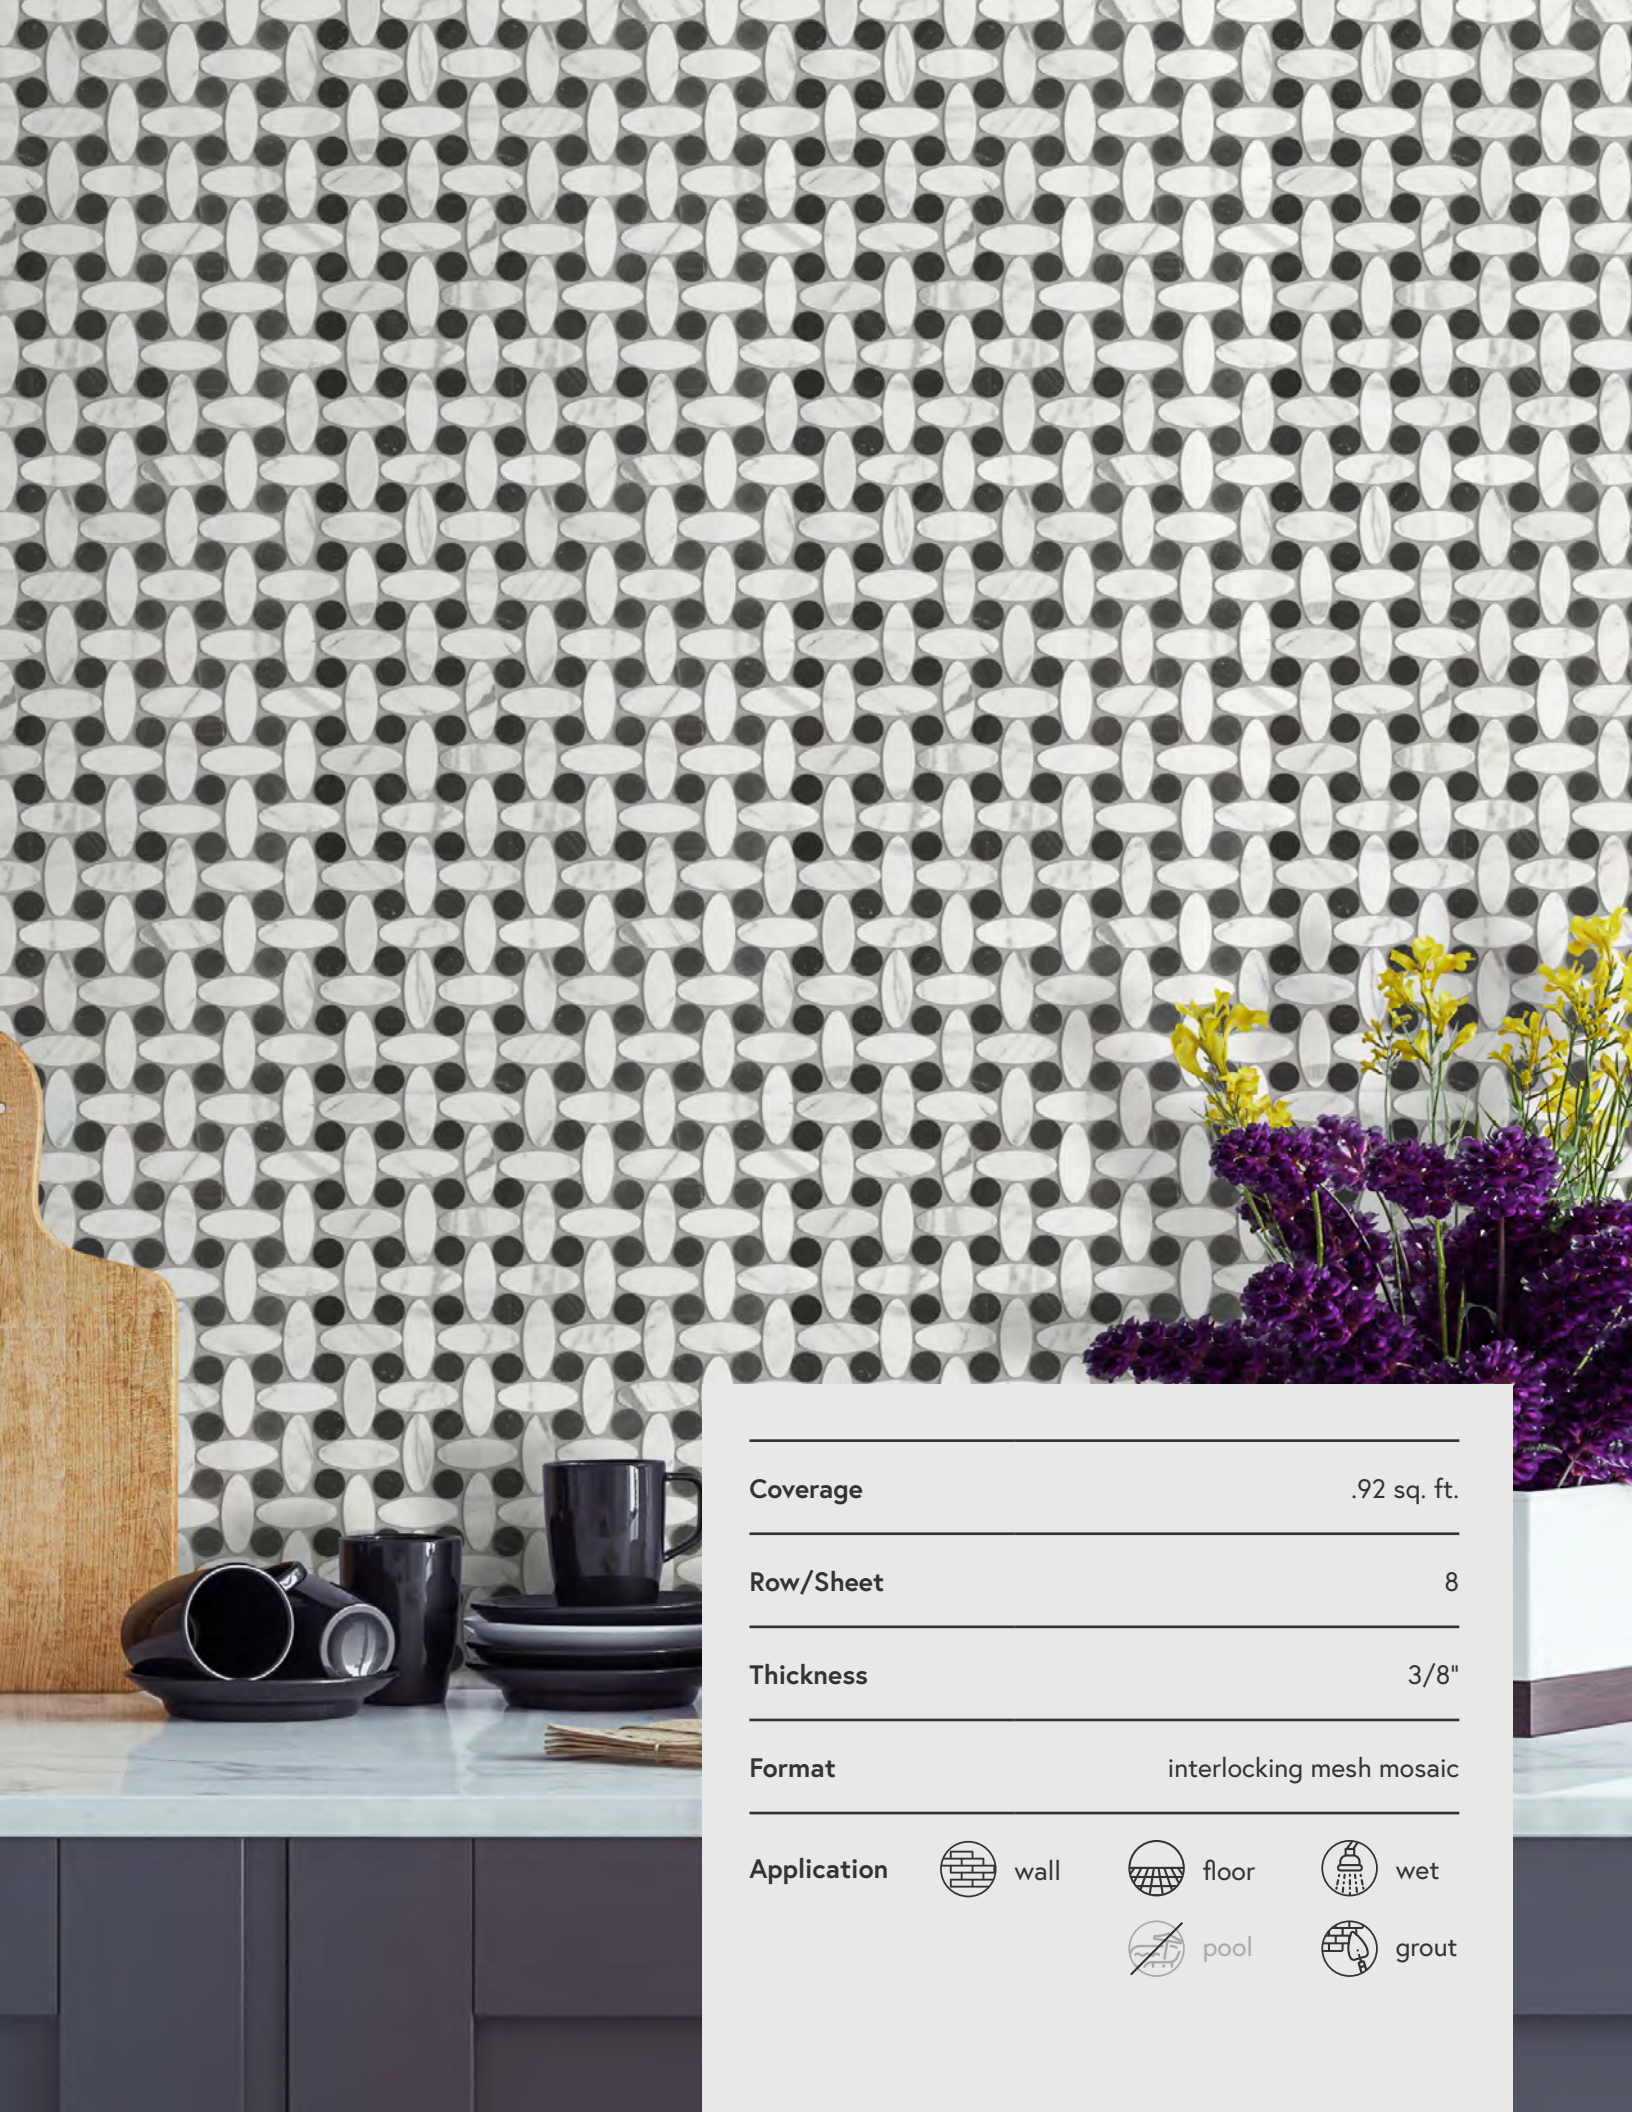

Coverage .92 sq. ft.

Row/Sheet 8

Thickness 3/8"

Format interlocking mesh mosaic

Application

wall

floor

wet

pool

grout