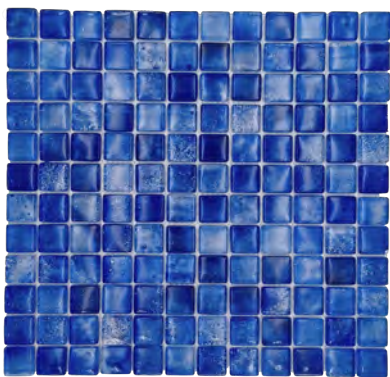

Stock Collection

Glass

Aqua Savvy Collection

Add sophistication and style to your swimming pool, bathroom, or kitchen with our full line of glass tile blends in the **Aqua Savvy Collection**. The uncommon brilliance of glass tile is perfect for your waterline or as a striking border for steps, enhancing both functionality and aesthetics. This product line comes in a variety of sizes making it a versatile choice for multiple applications.

Blue Tang 1" x 1"
417-401