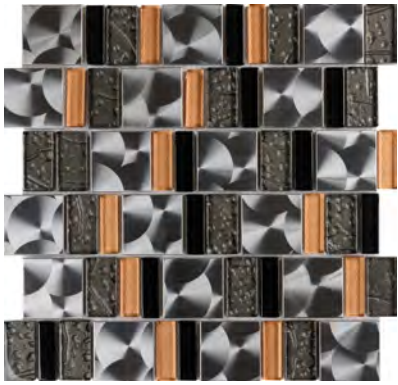

Gold Shimmer 2By Combo*
863-513