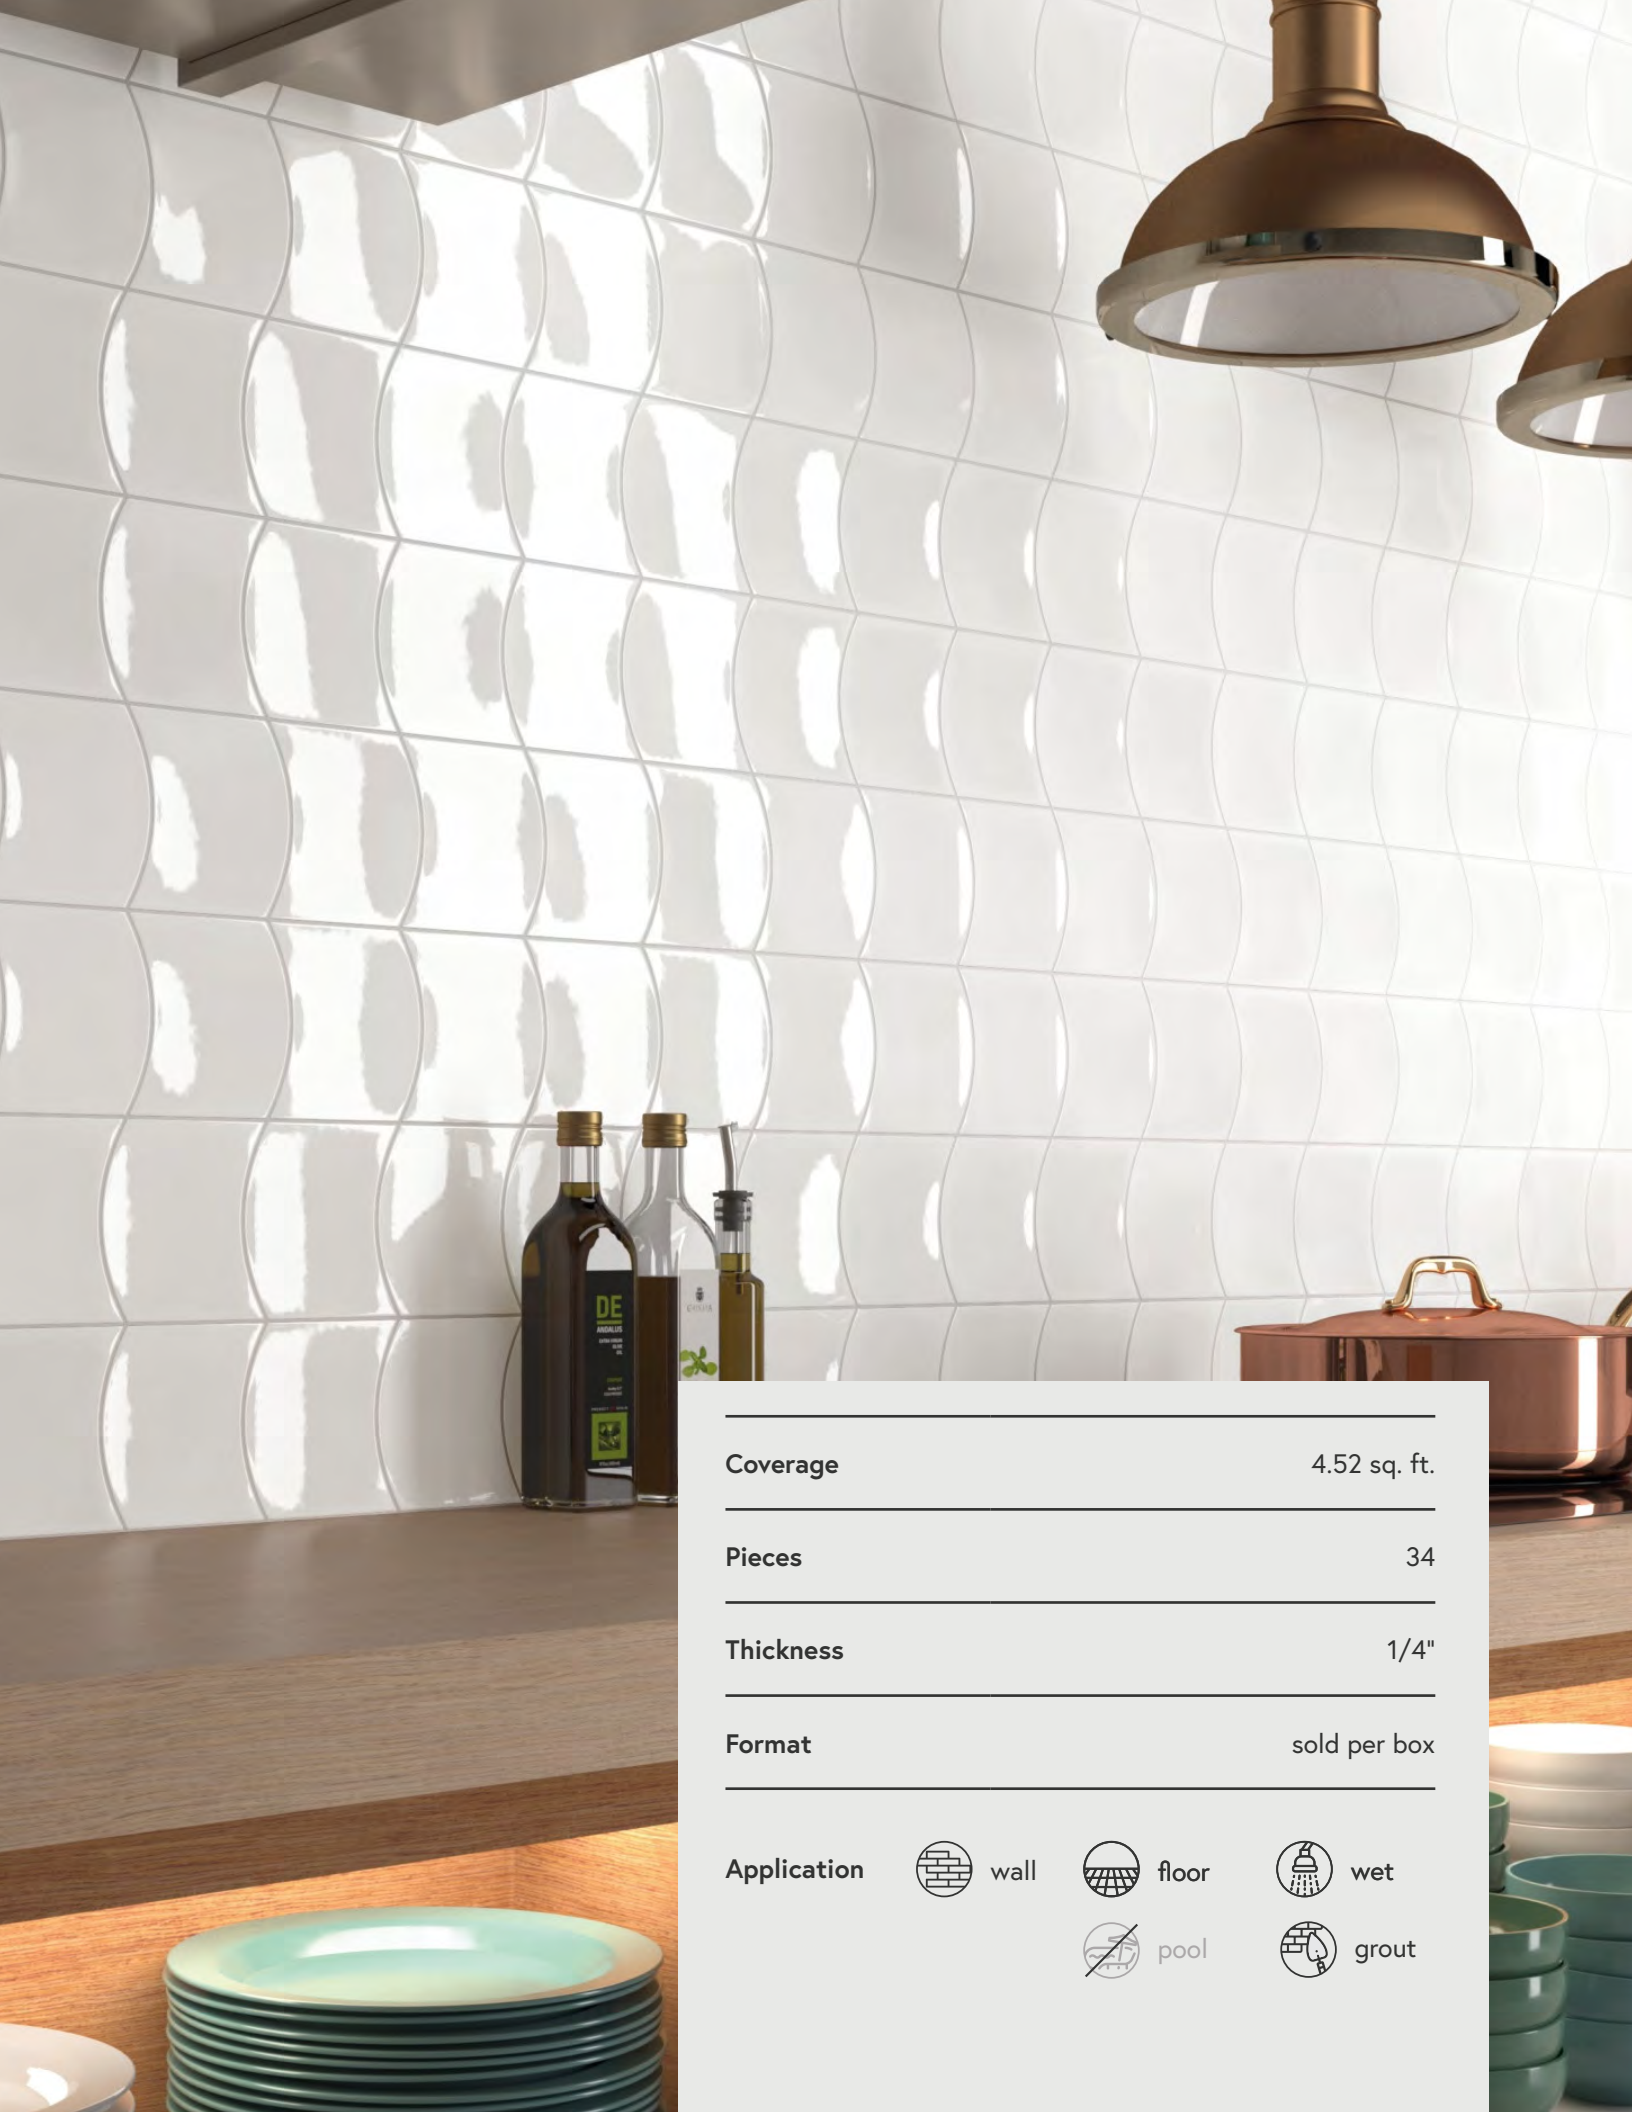

Coverage

4.52 sq. ft.

Pieces

34

Thickness

1/4"

Format

sold per box

Application

wall

floor

wet

pool

grout