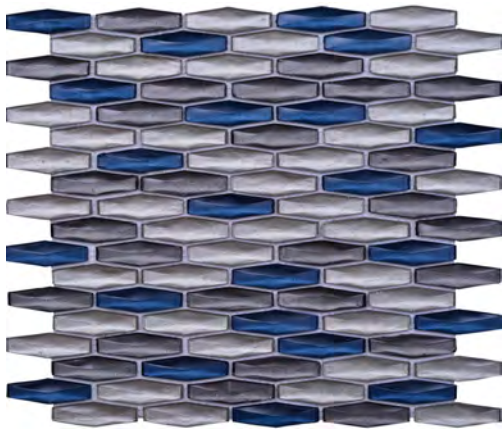

wet

pool

grout

Stock Collection

Pressed Glass

Excalibur Collection

The **Excalibur Collection** offers a modern twist on a regal theme, making a bold statement with its pressed glass hexagonal lozenges in shades of blue, brown, and black. This collection combines traditional elegance with contemporary flair for a striking look.