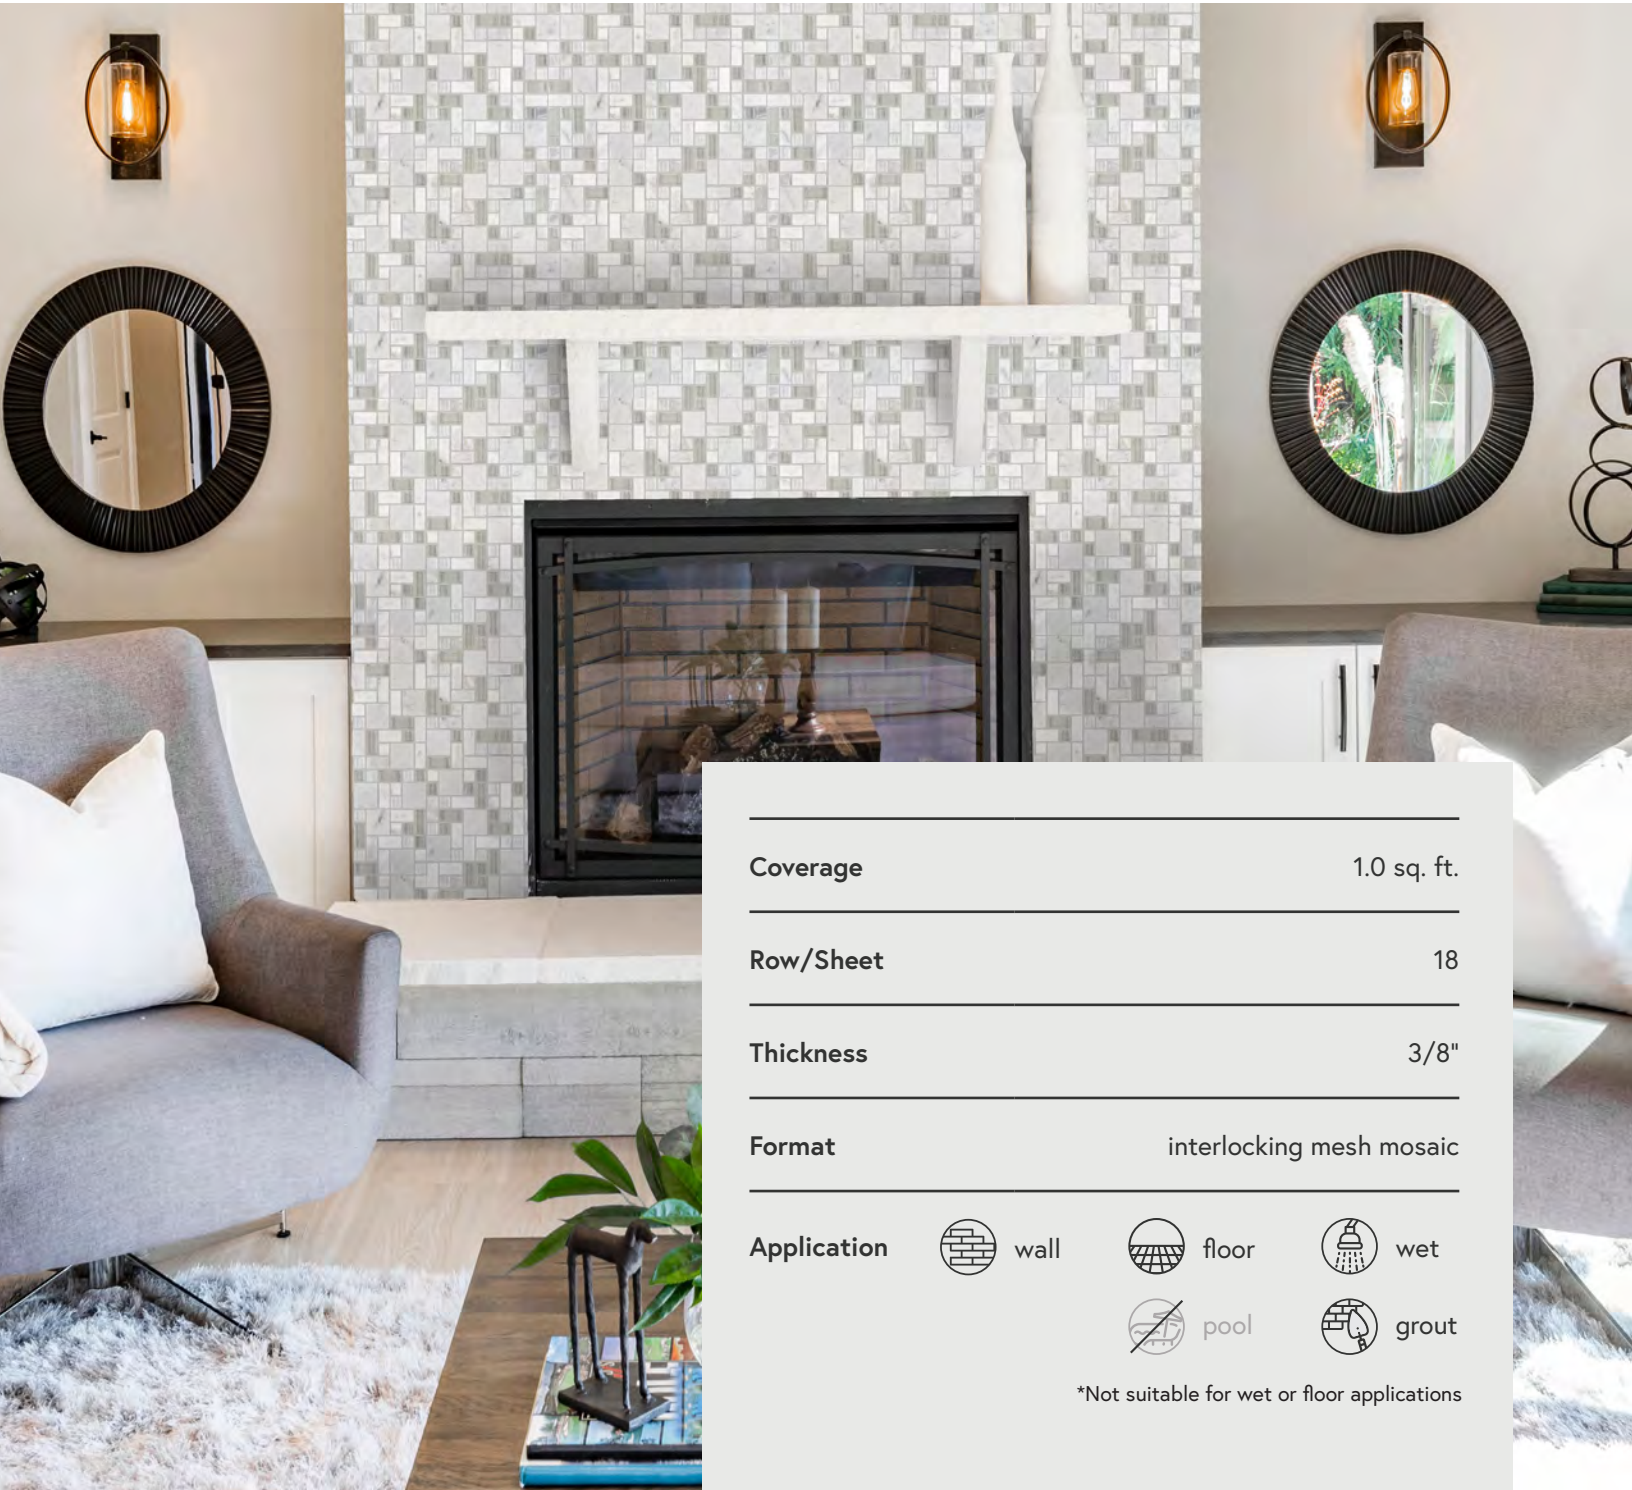

Coverage 1.0 sq. ft.

Row/Sheet 18

Thickness 3/8"

Format interlocking mesh mosaic

Application wall

floor

wet

pool

grout

*Not suitable for wet or floor applications