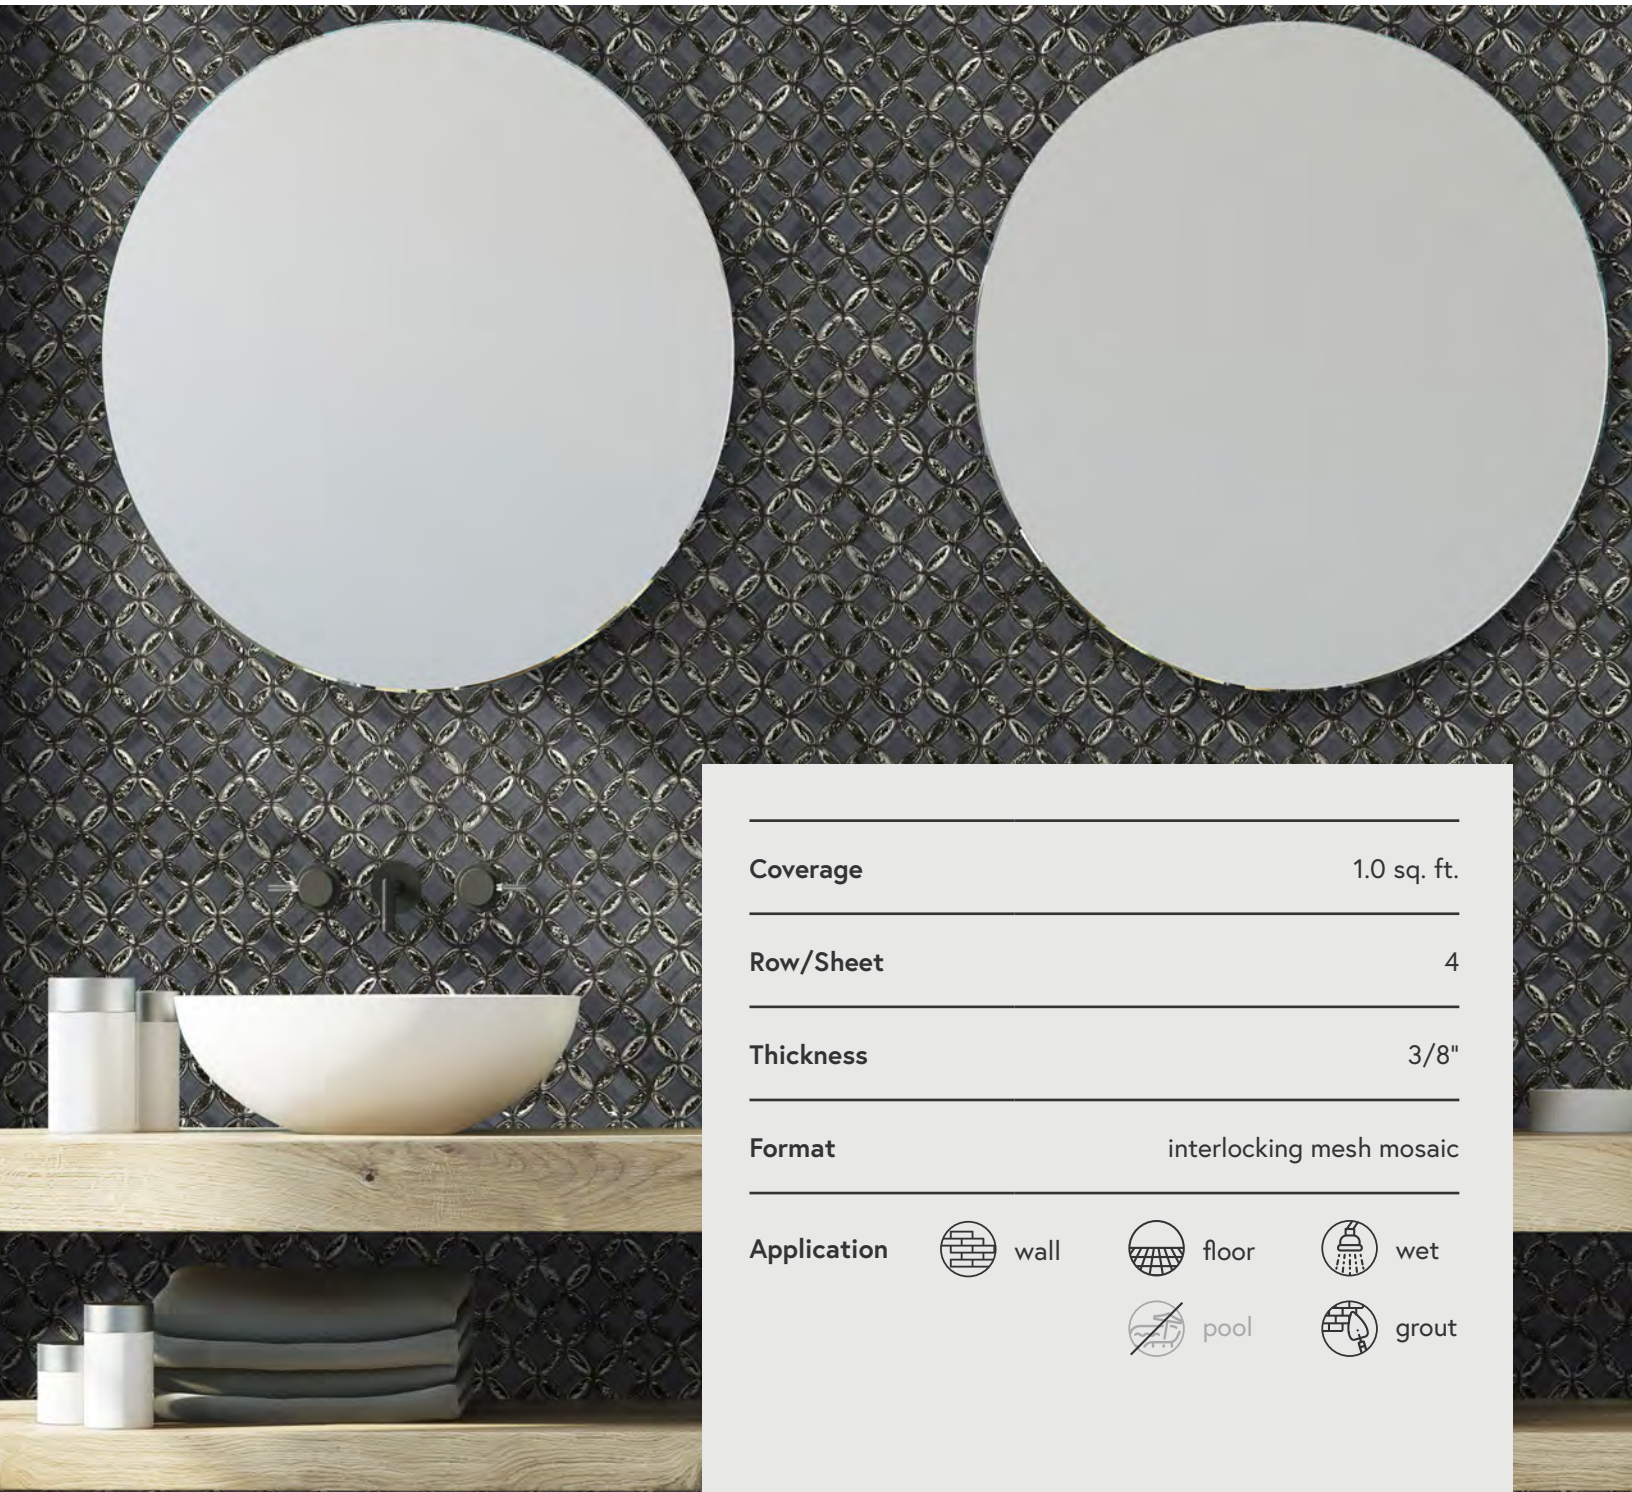

Vernon Elyptic Diamond
862-513

Coverage 1.0 sq. ft.

Row/Sheet 4

Thickness 3/8"

Format interlocking mesh mosaic

Application  wall

 floor

 wet