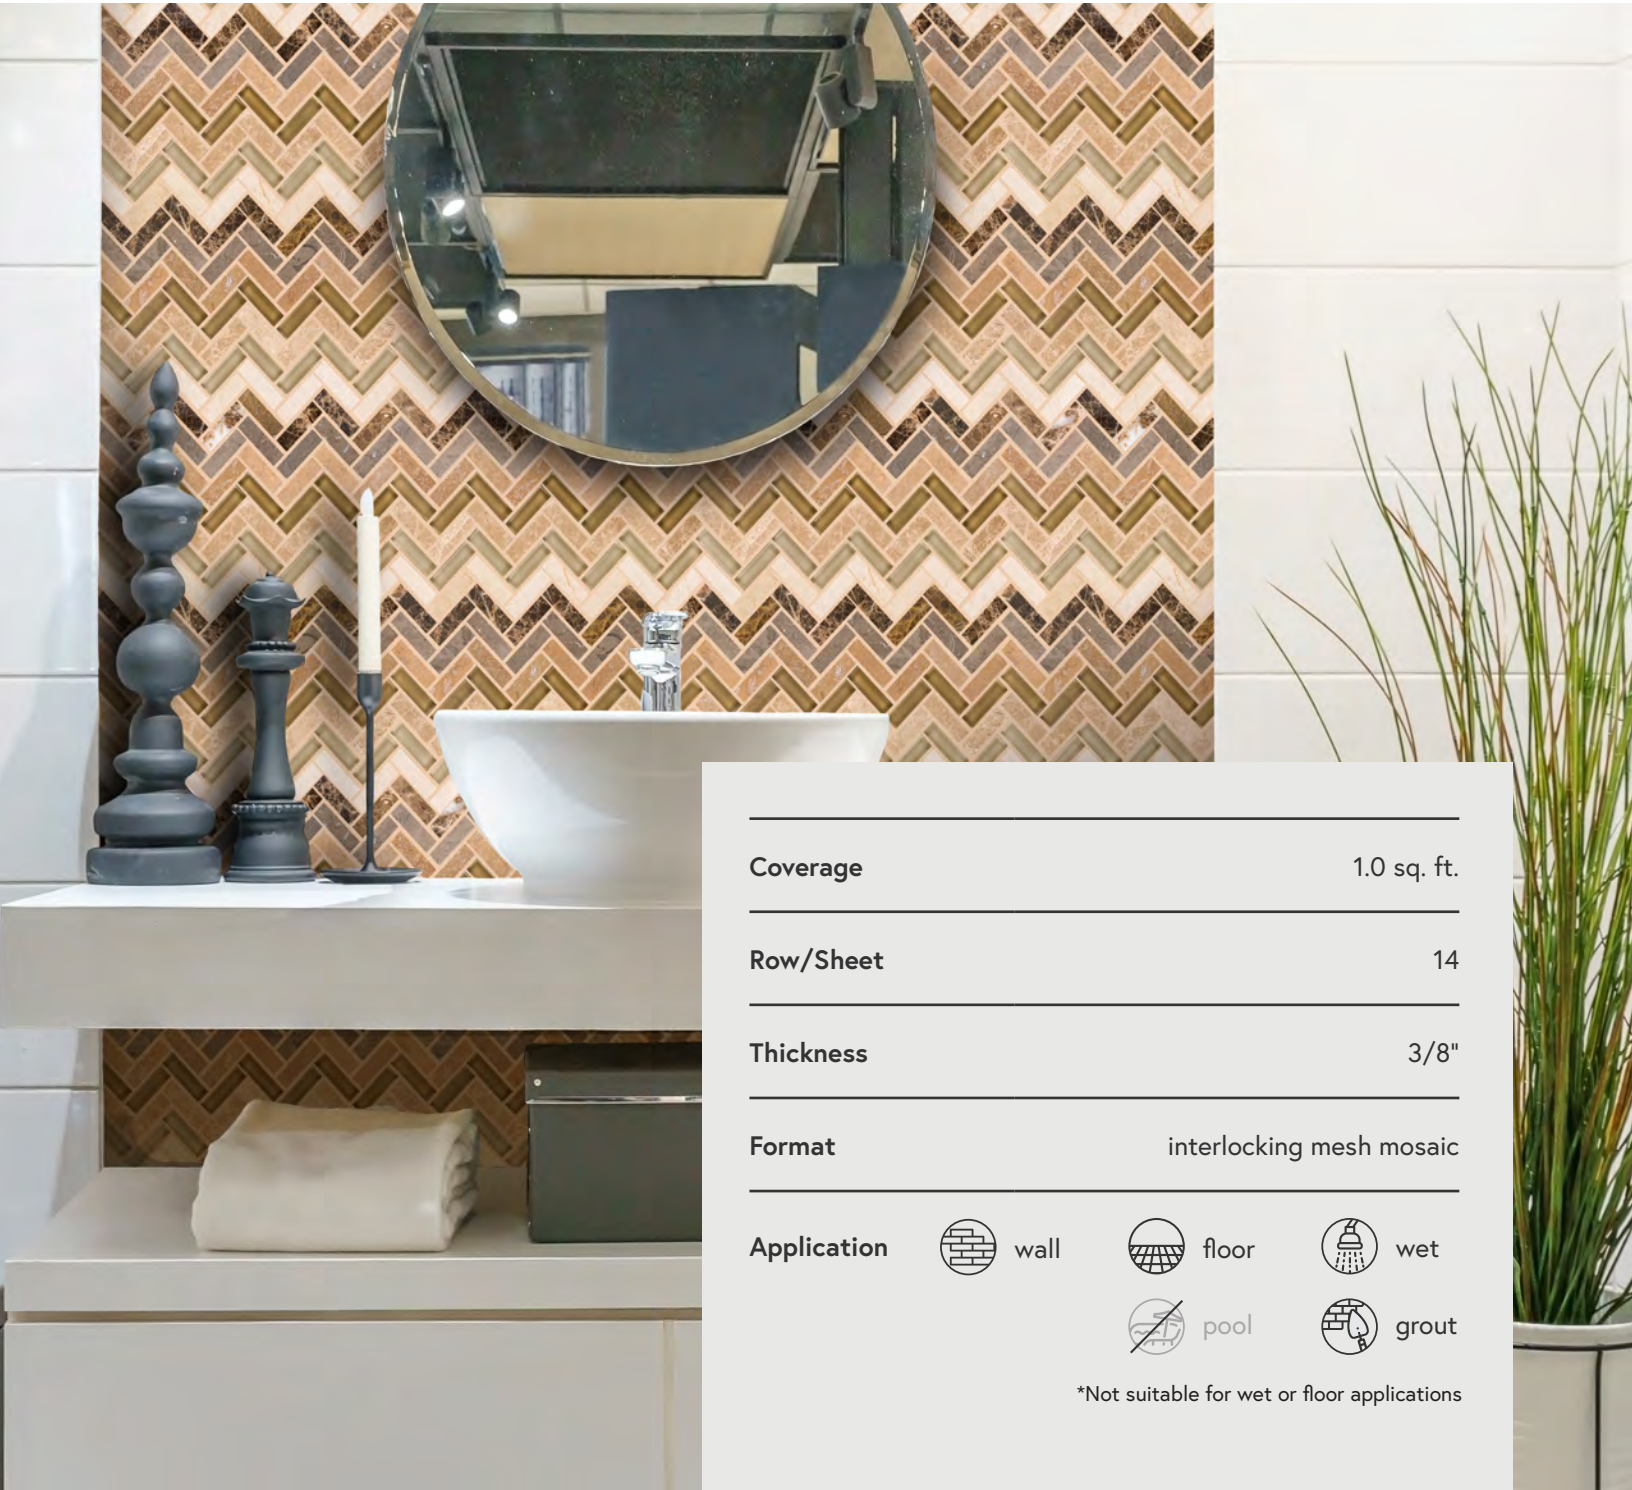

Coverage	1.0 sq. ft.		
Row/Sheet	14		
Thickness	3/8"		
Format	interlocking mesh mosaic		
Application	wall	floor	wet
	pool	grout	

*Not suitable for wet or floor applications