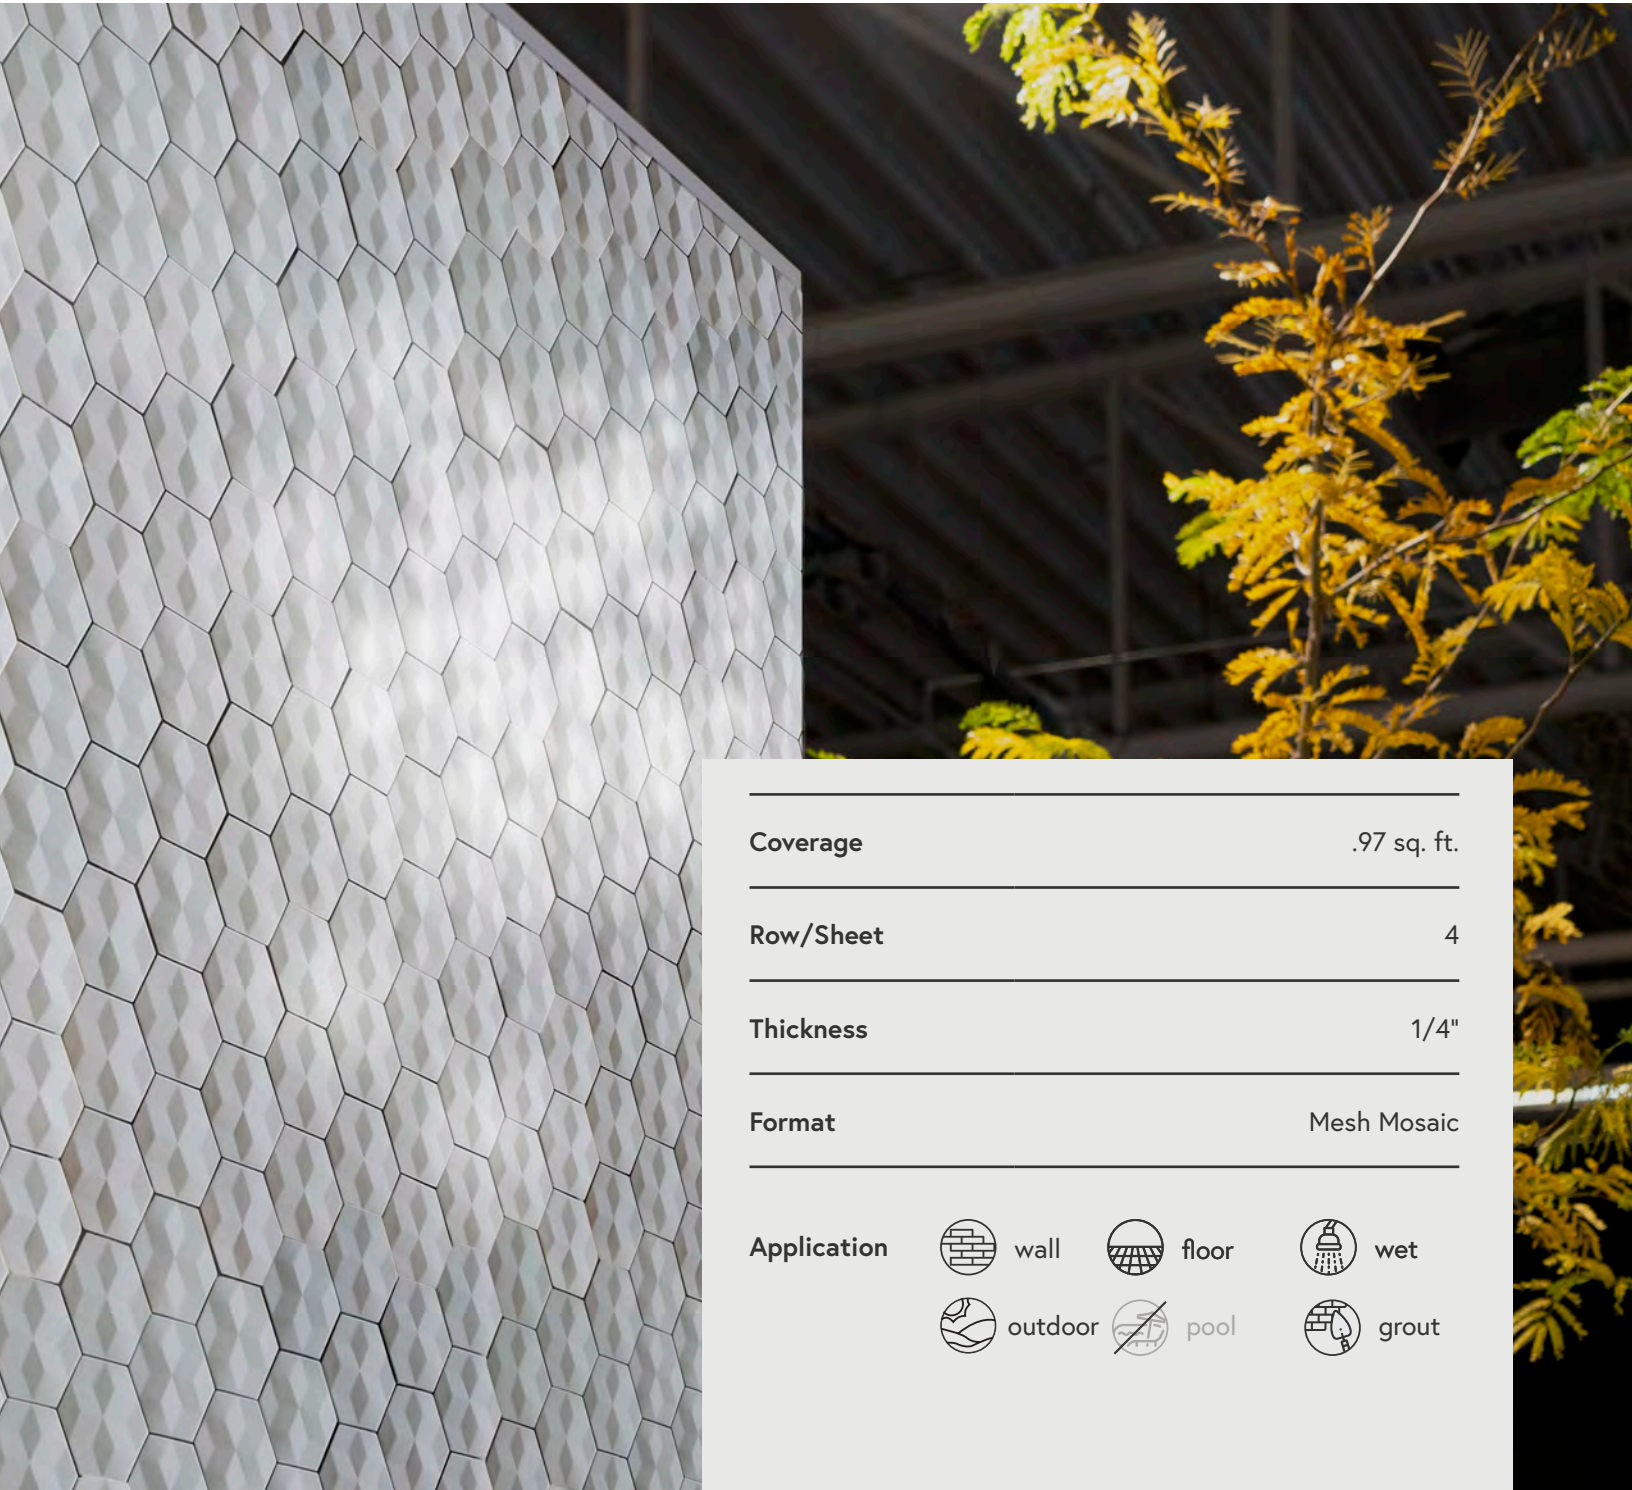

Coverage .97 sq. ft.

Row/Sheet 4

Thickness 1/4"

Format Mesh Mosaic

Application

wall

floor

wet