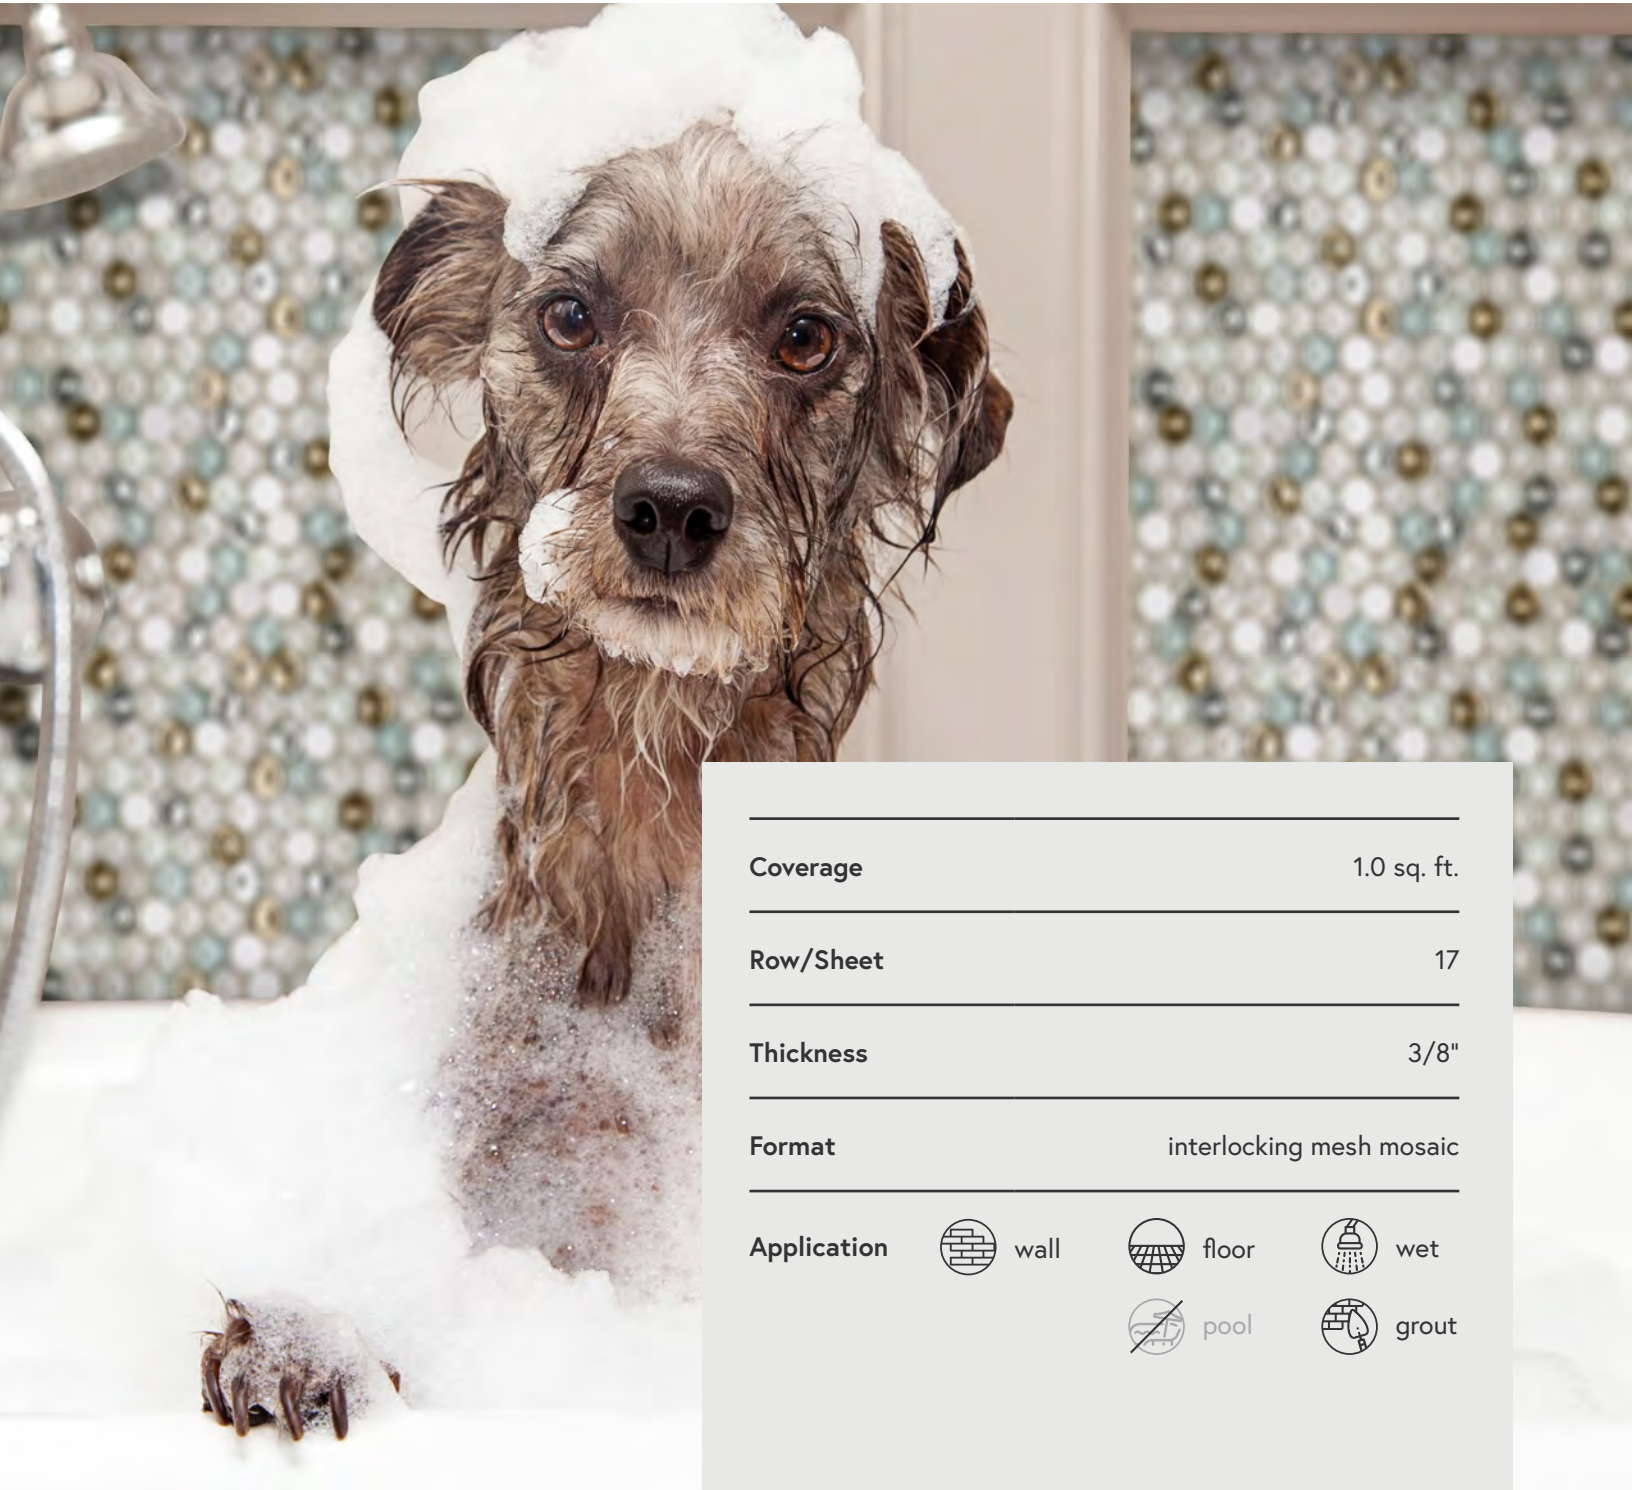

Coverage 1.0 sq. ft.

Row/Sheet 17

Thickness 3/8"

Format interlocking mesh mosaic

Application

wall

floor

wet

pool

grout