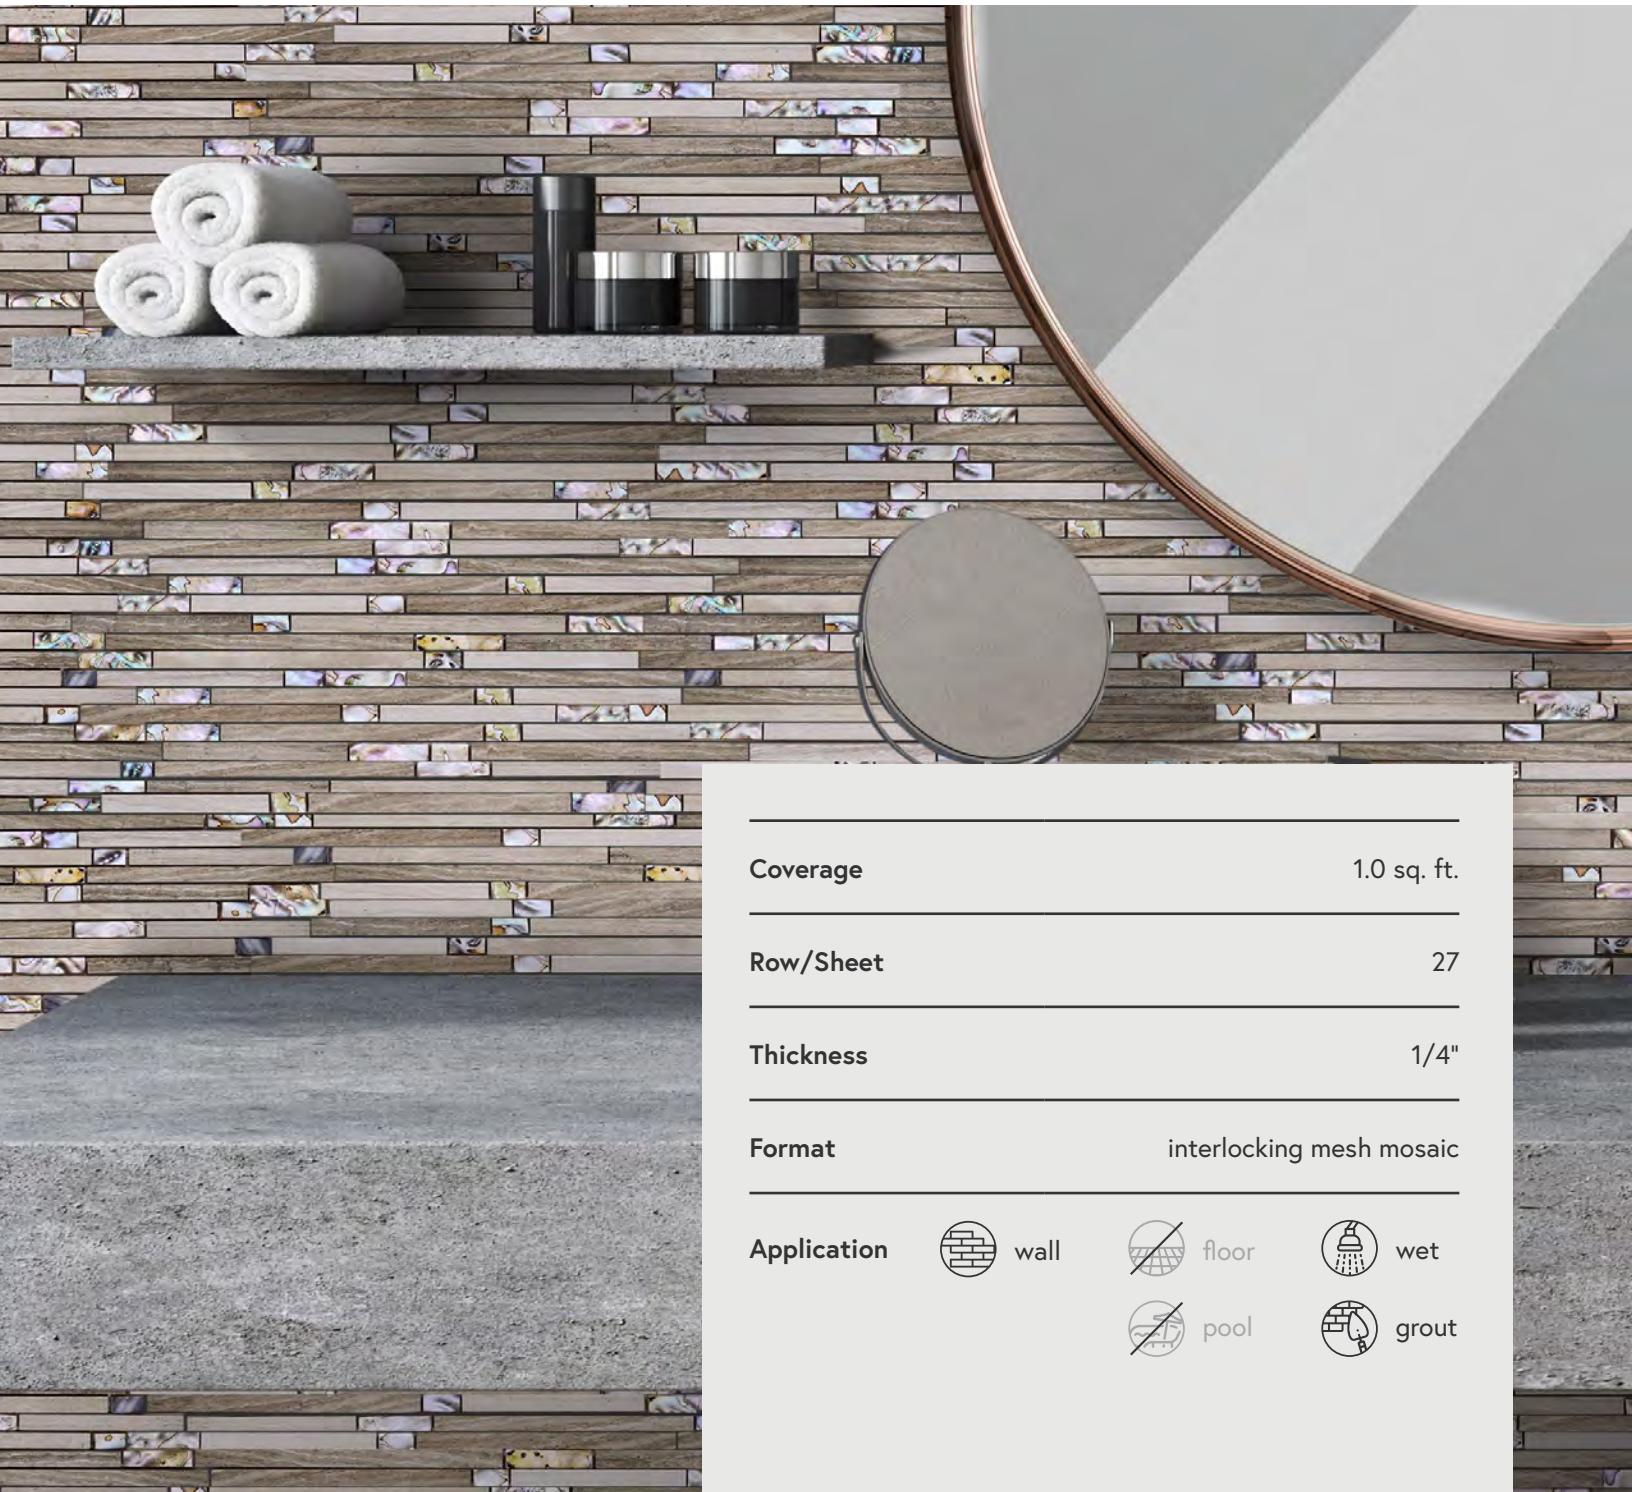

Sugar Island Linear
540-514

Pearl Beach Linear
540-515

Black Sand Beach Linear
540-538

Turtle Bay Linear
540-520

Shark Cove Linear
540-516

Dark Harbor Linear
540-517

White Sand Linear
540-530

Coverage 1.0 sq. ft.