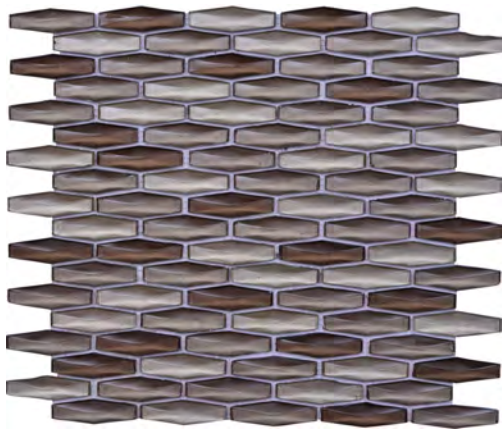

Lionell Mosaic
417-203