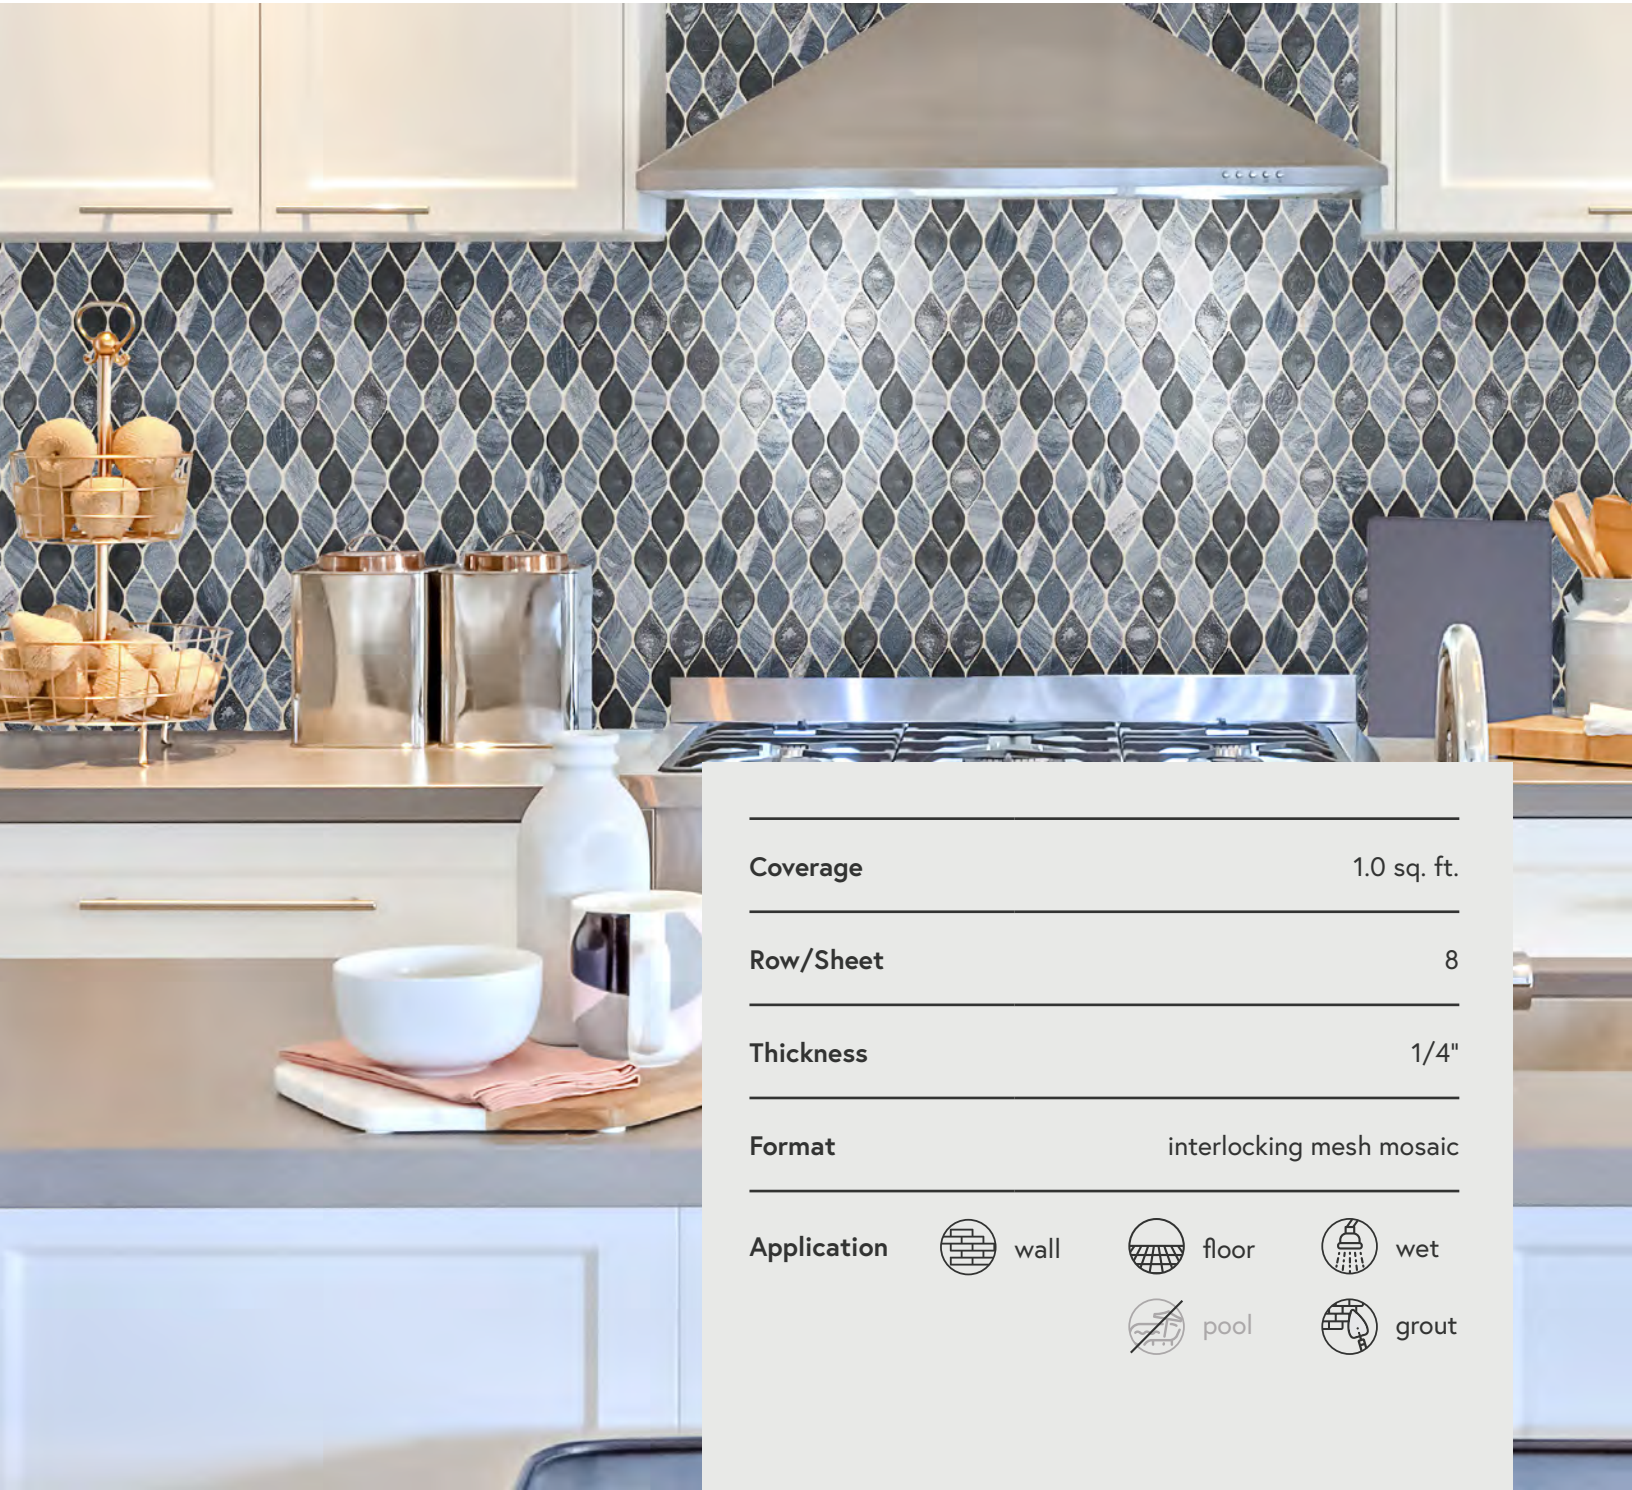

Coverage 1.0 sq. ft.

Row/Sheet 8

Thickness 1/4"

Format interlocking mesh mosaic

Application wall

floor

wet

pool

grout