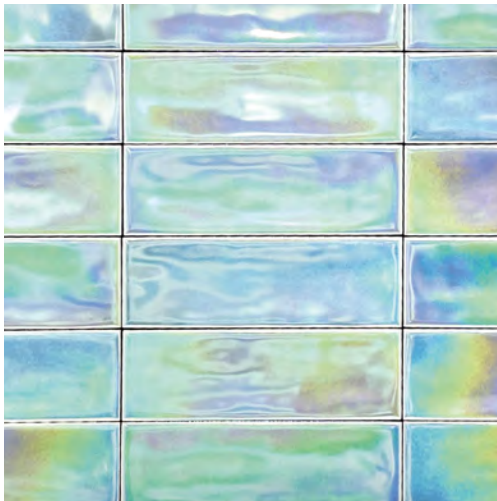

wet

pool

grout

Stock Collection

Porcelain

Bonnet Collection Iridescent

Introducing the Bonnet Collection 2" x 6" Iridescent Porcelain Tile – where elegance meets durability. This exquisite tile is not just a surface; it's a statement piece that effortlessly enhances both indoor and outdoor environments. Crafted with precision, the iridescent finish captivates the eye, casting a spectrum of colors that change with the light, bringing a layer of depth and sophistication to your spaces. Please note, this is a special-order product.