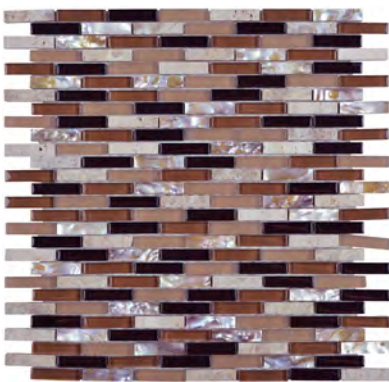

Turtle Bay Brickset
540-502