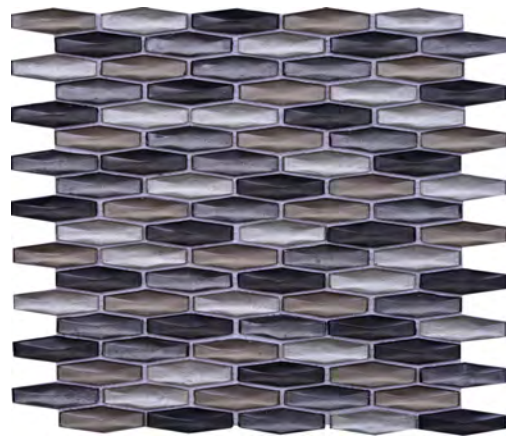

Galahad Mosaic
417-206