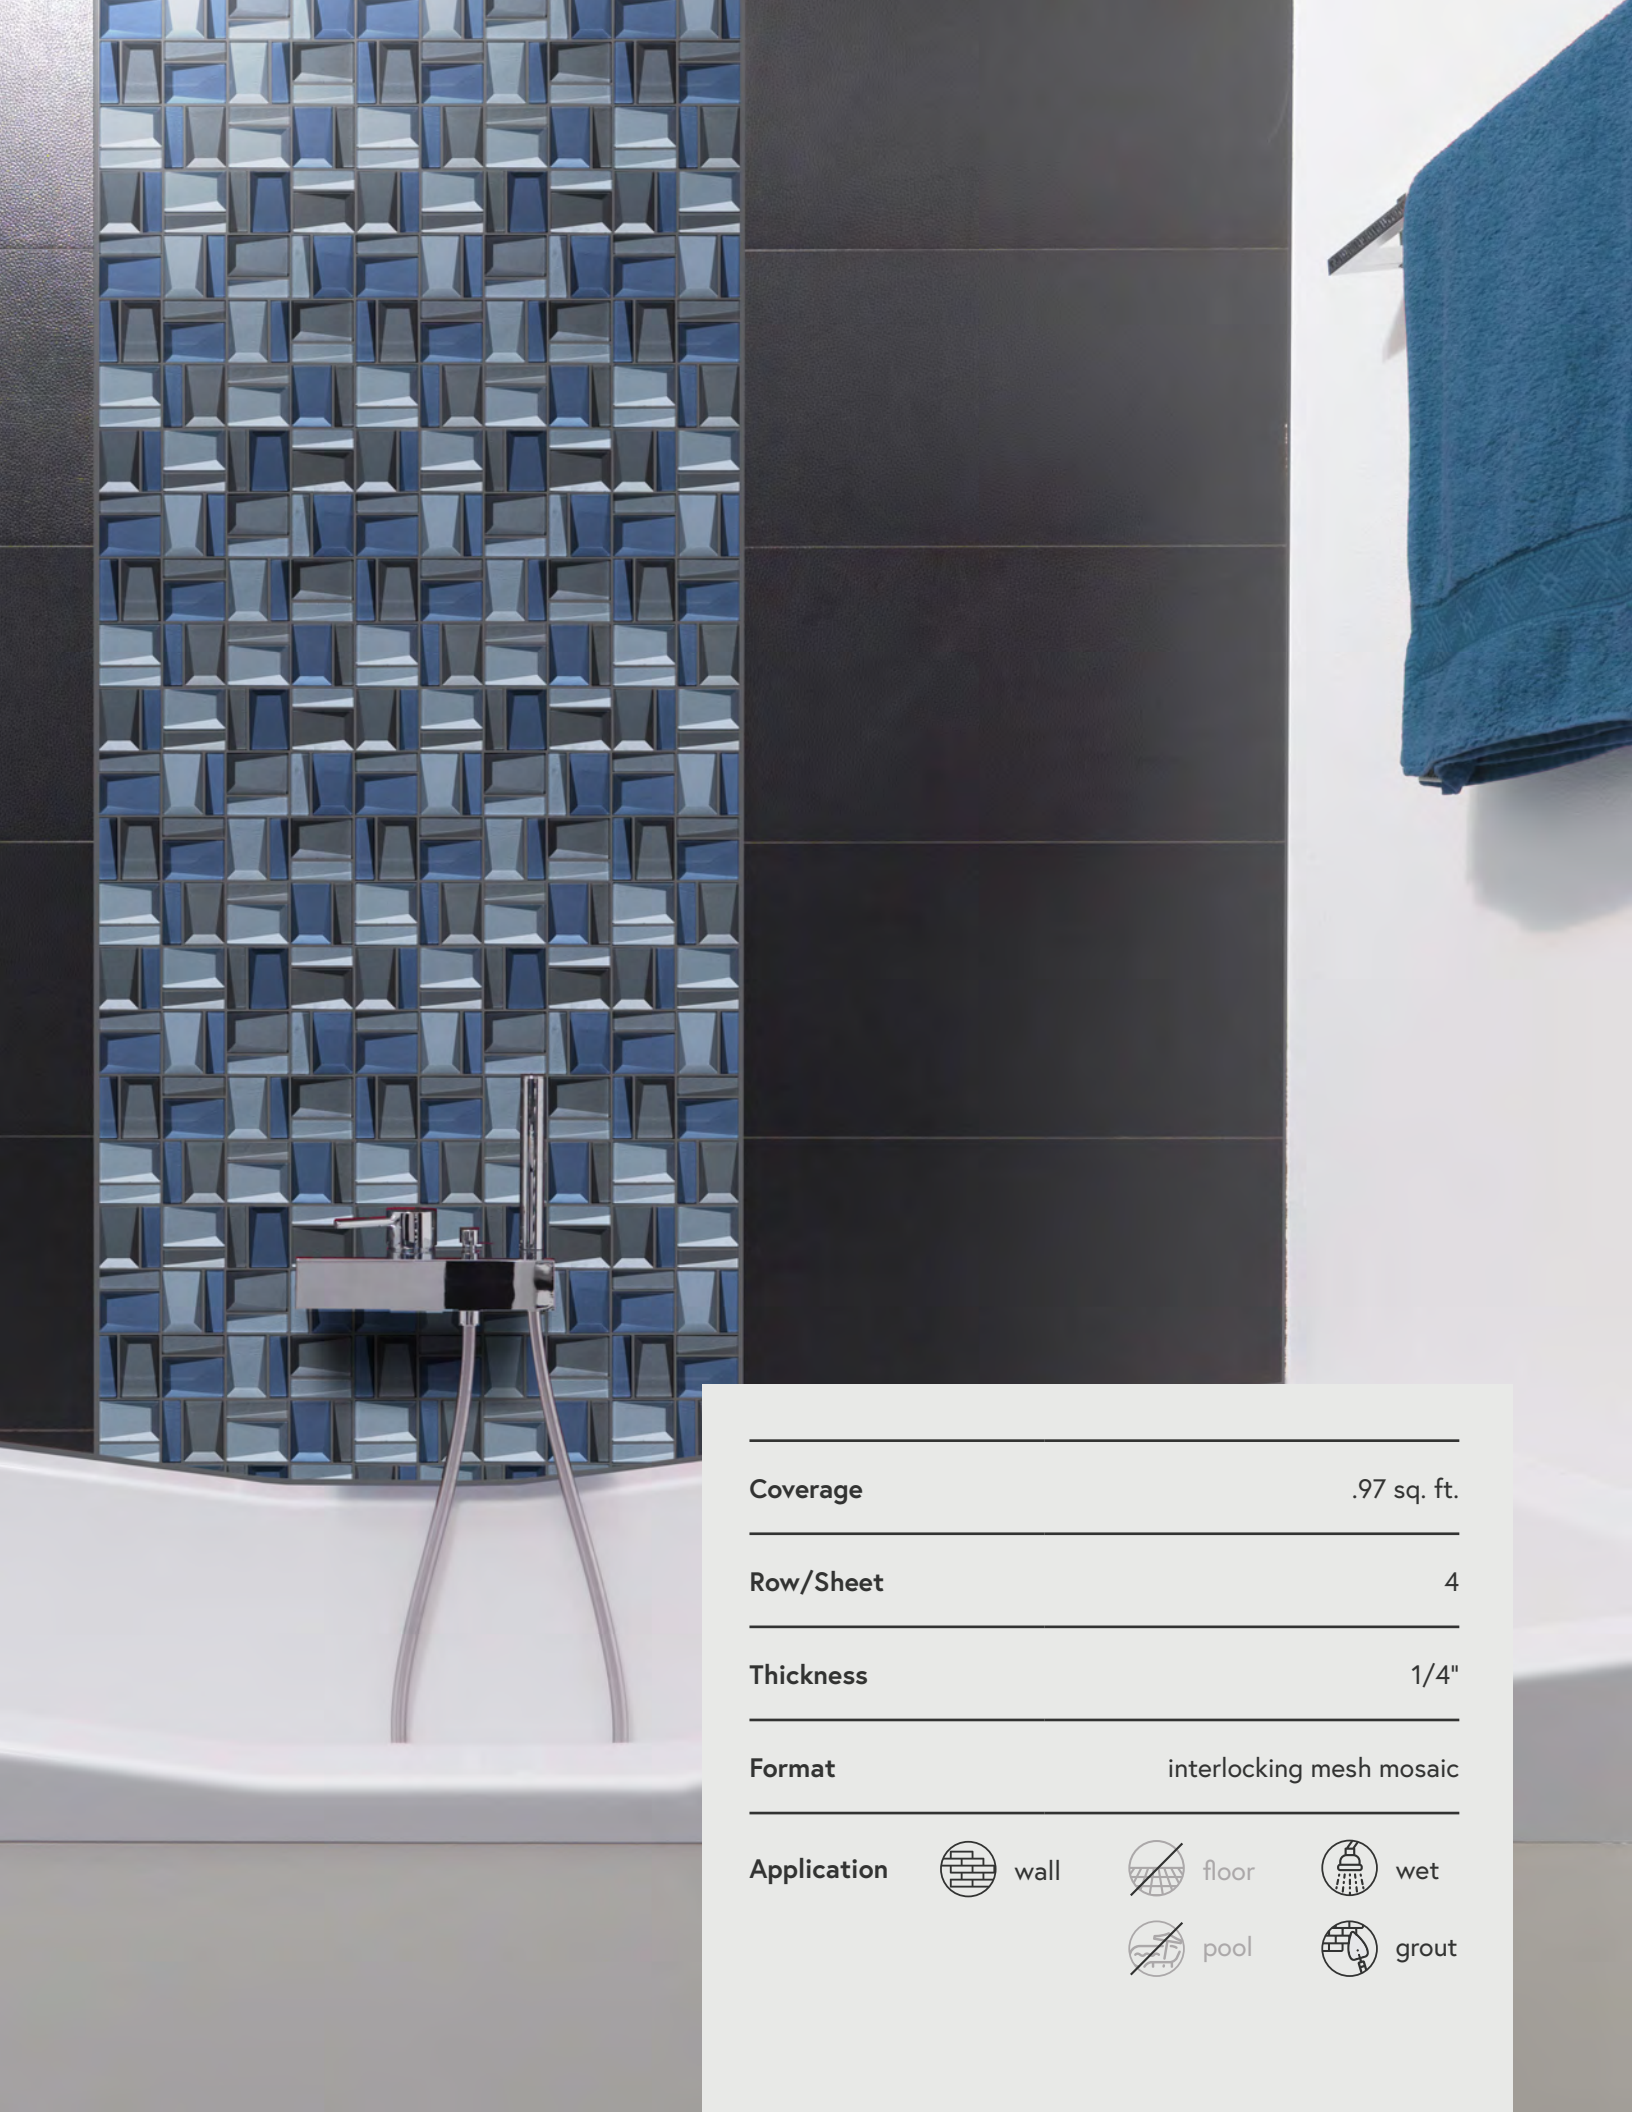

Coverage

.97 sq. ft.

Row/Sheet

4

Thickness

1/4"

Format

interlocking mesh mosaic

Application

wall

floor

wet

pool

grout