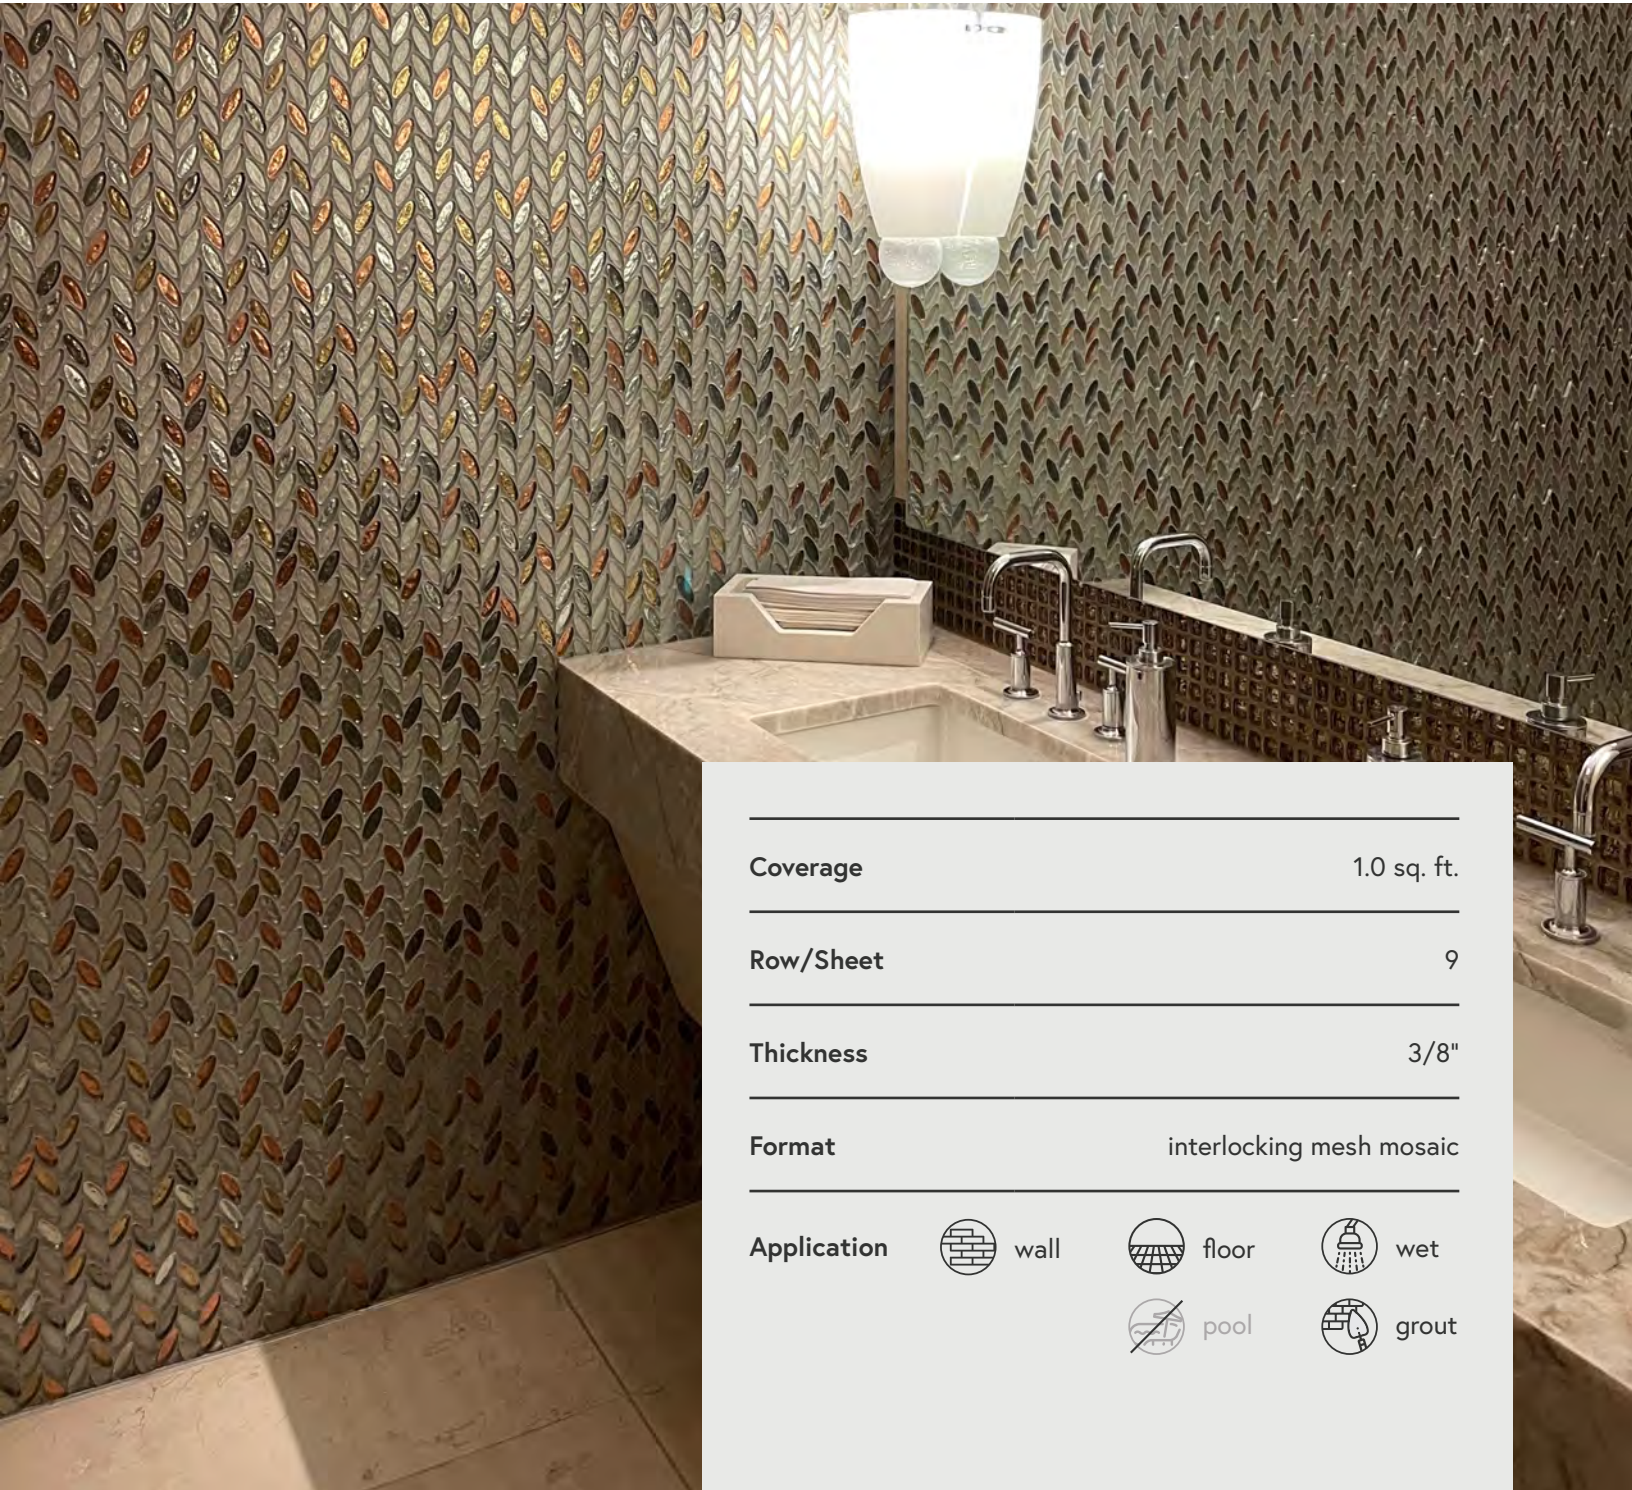

Coverage 1.0 sq. ft.

Row/Sheet 9

Thickness 3/8"

Format interlocking mesh mosaic

Application

wall

floor

wet