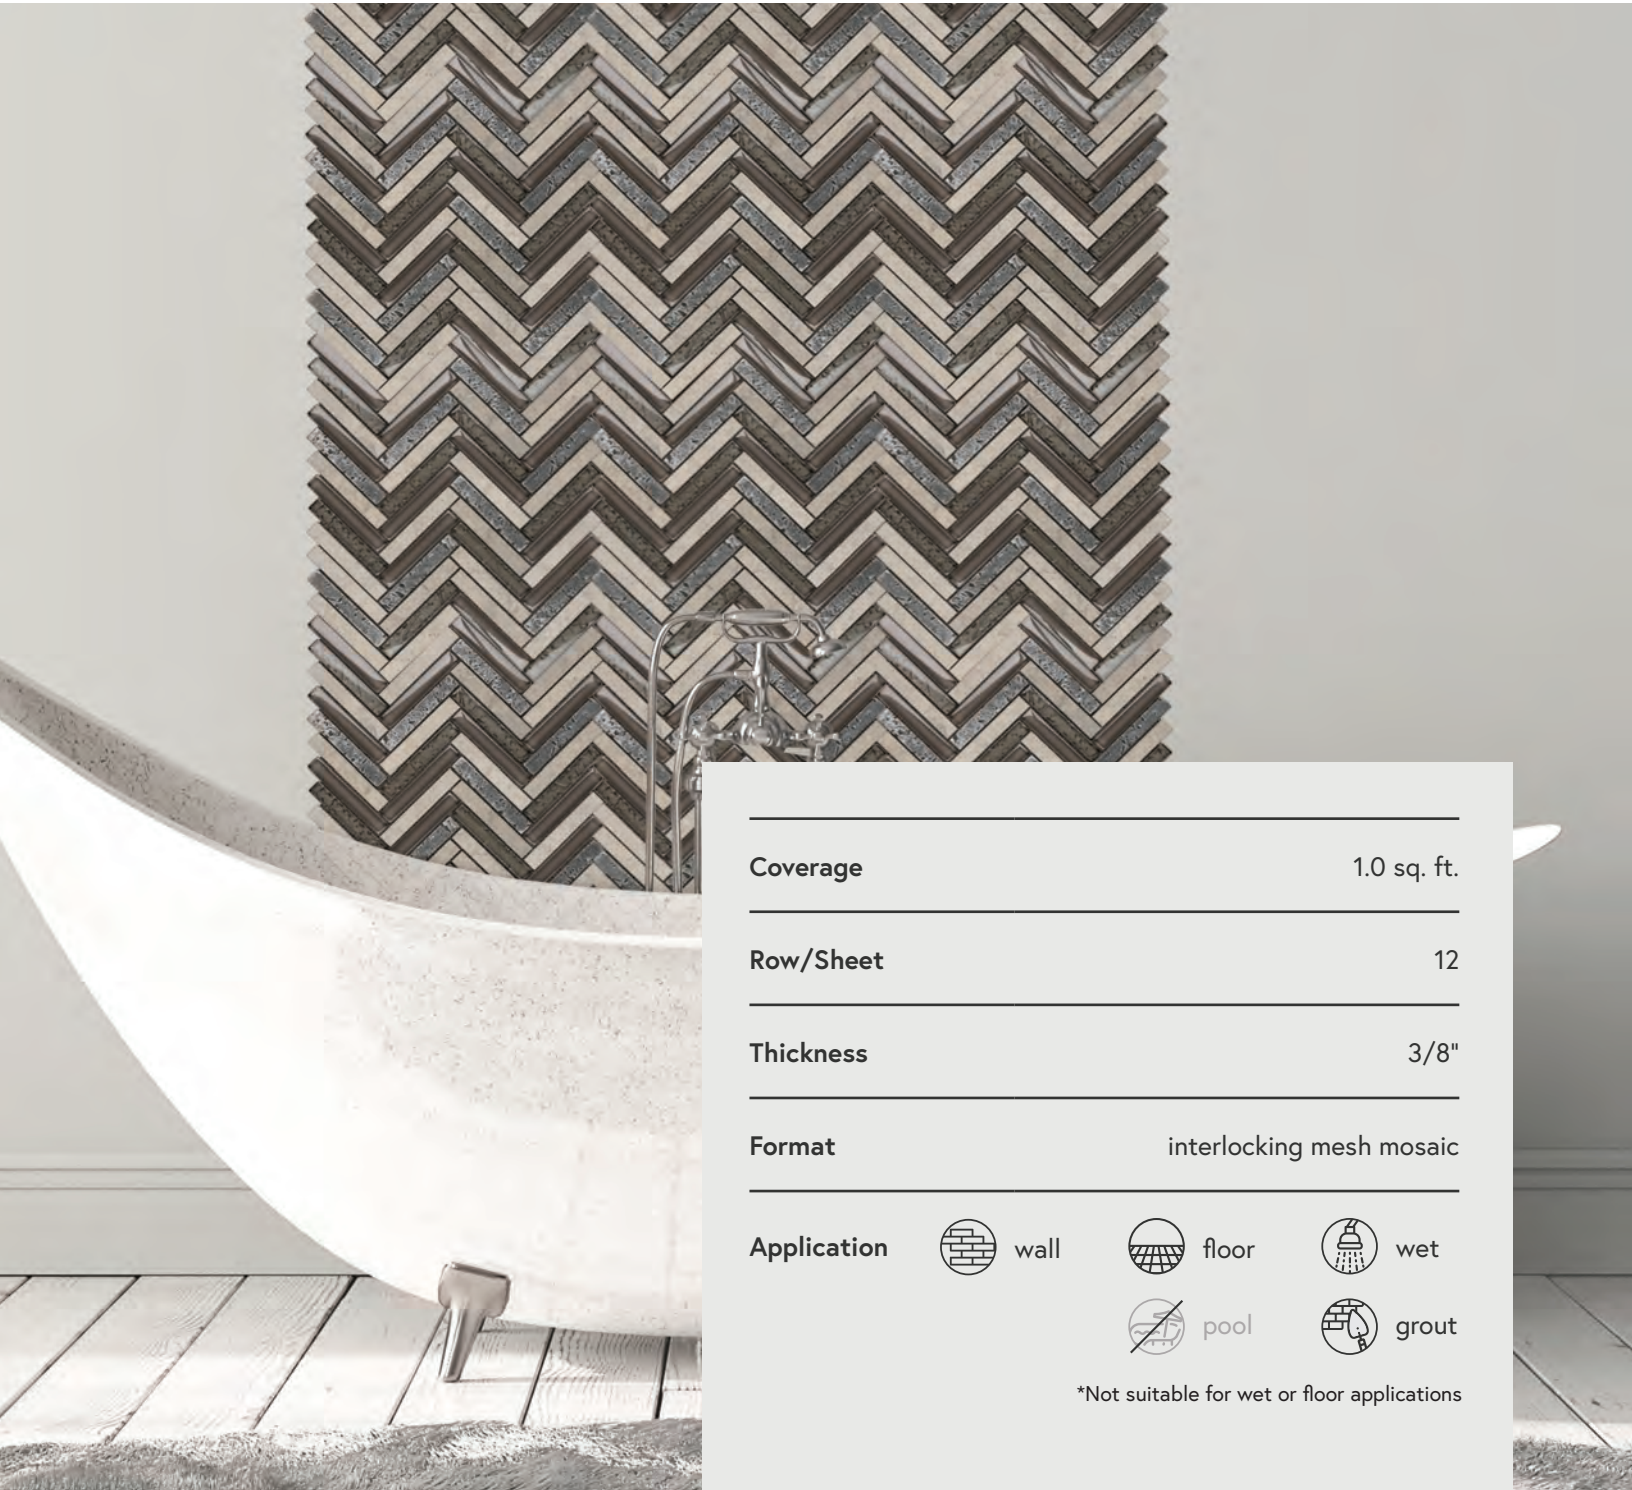

Coverage	1.0 sq. ft.

Row/Sheet	12

Thickness	3/8"

Format	interlocking mesh mosaic

Application	wall	floor	wet
	pool	grout	

*Not suitable for wet or floor applications