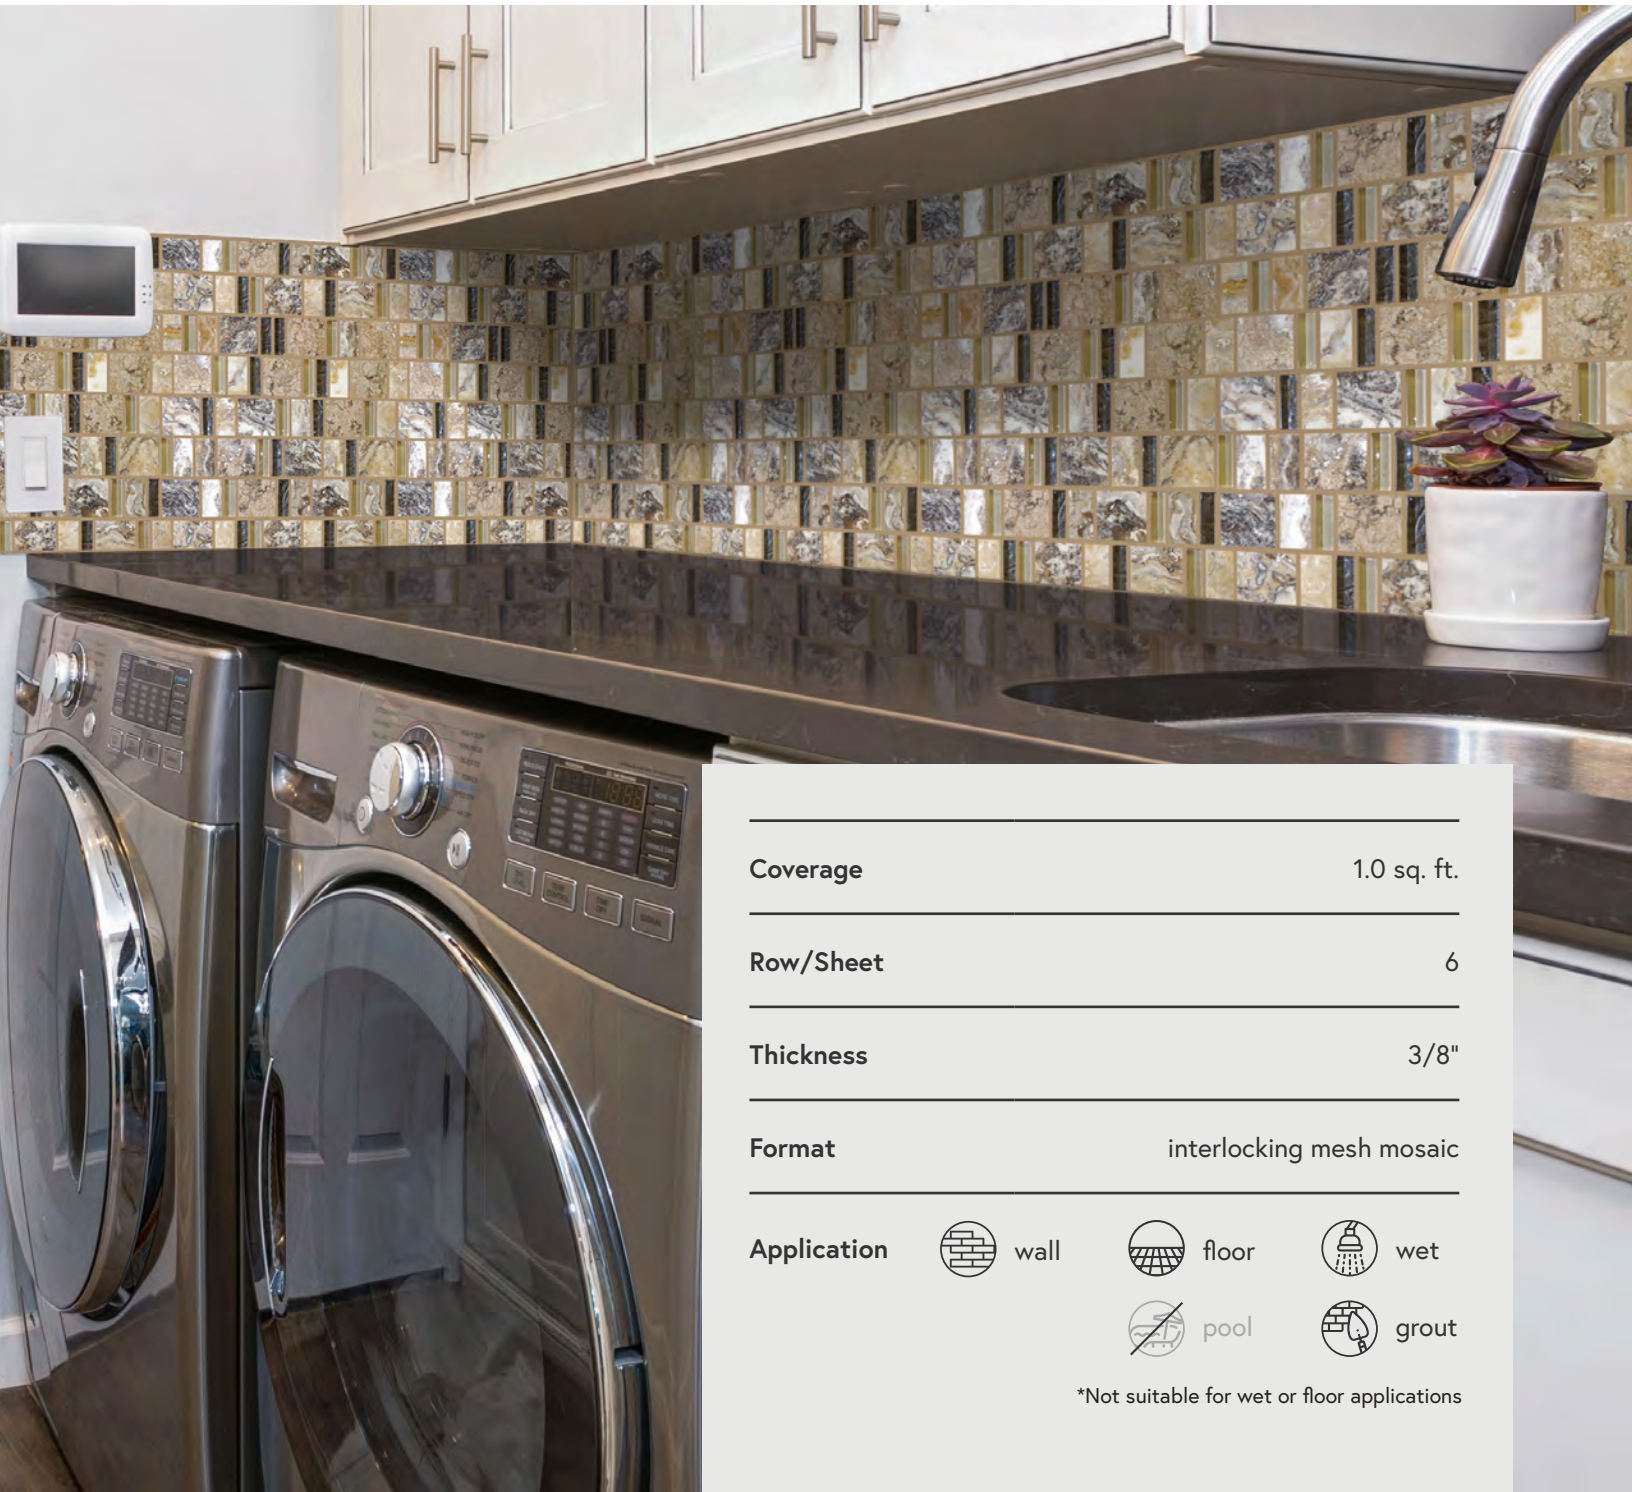

Coverage 1.0 sq. ft.

Row/Sheet 6

Thickness 3/8"

Format interlocking mesh mosaic

Application

wall

floor

wet

pool

grout

*Not suitable for wet or floor applications