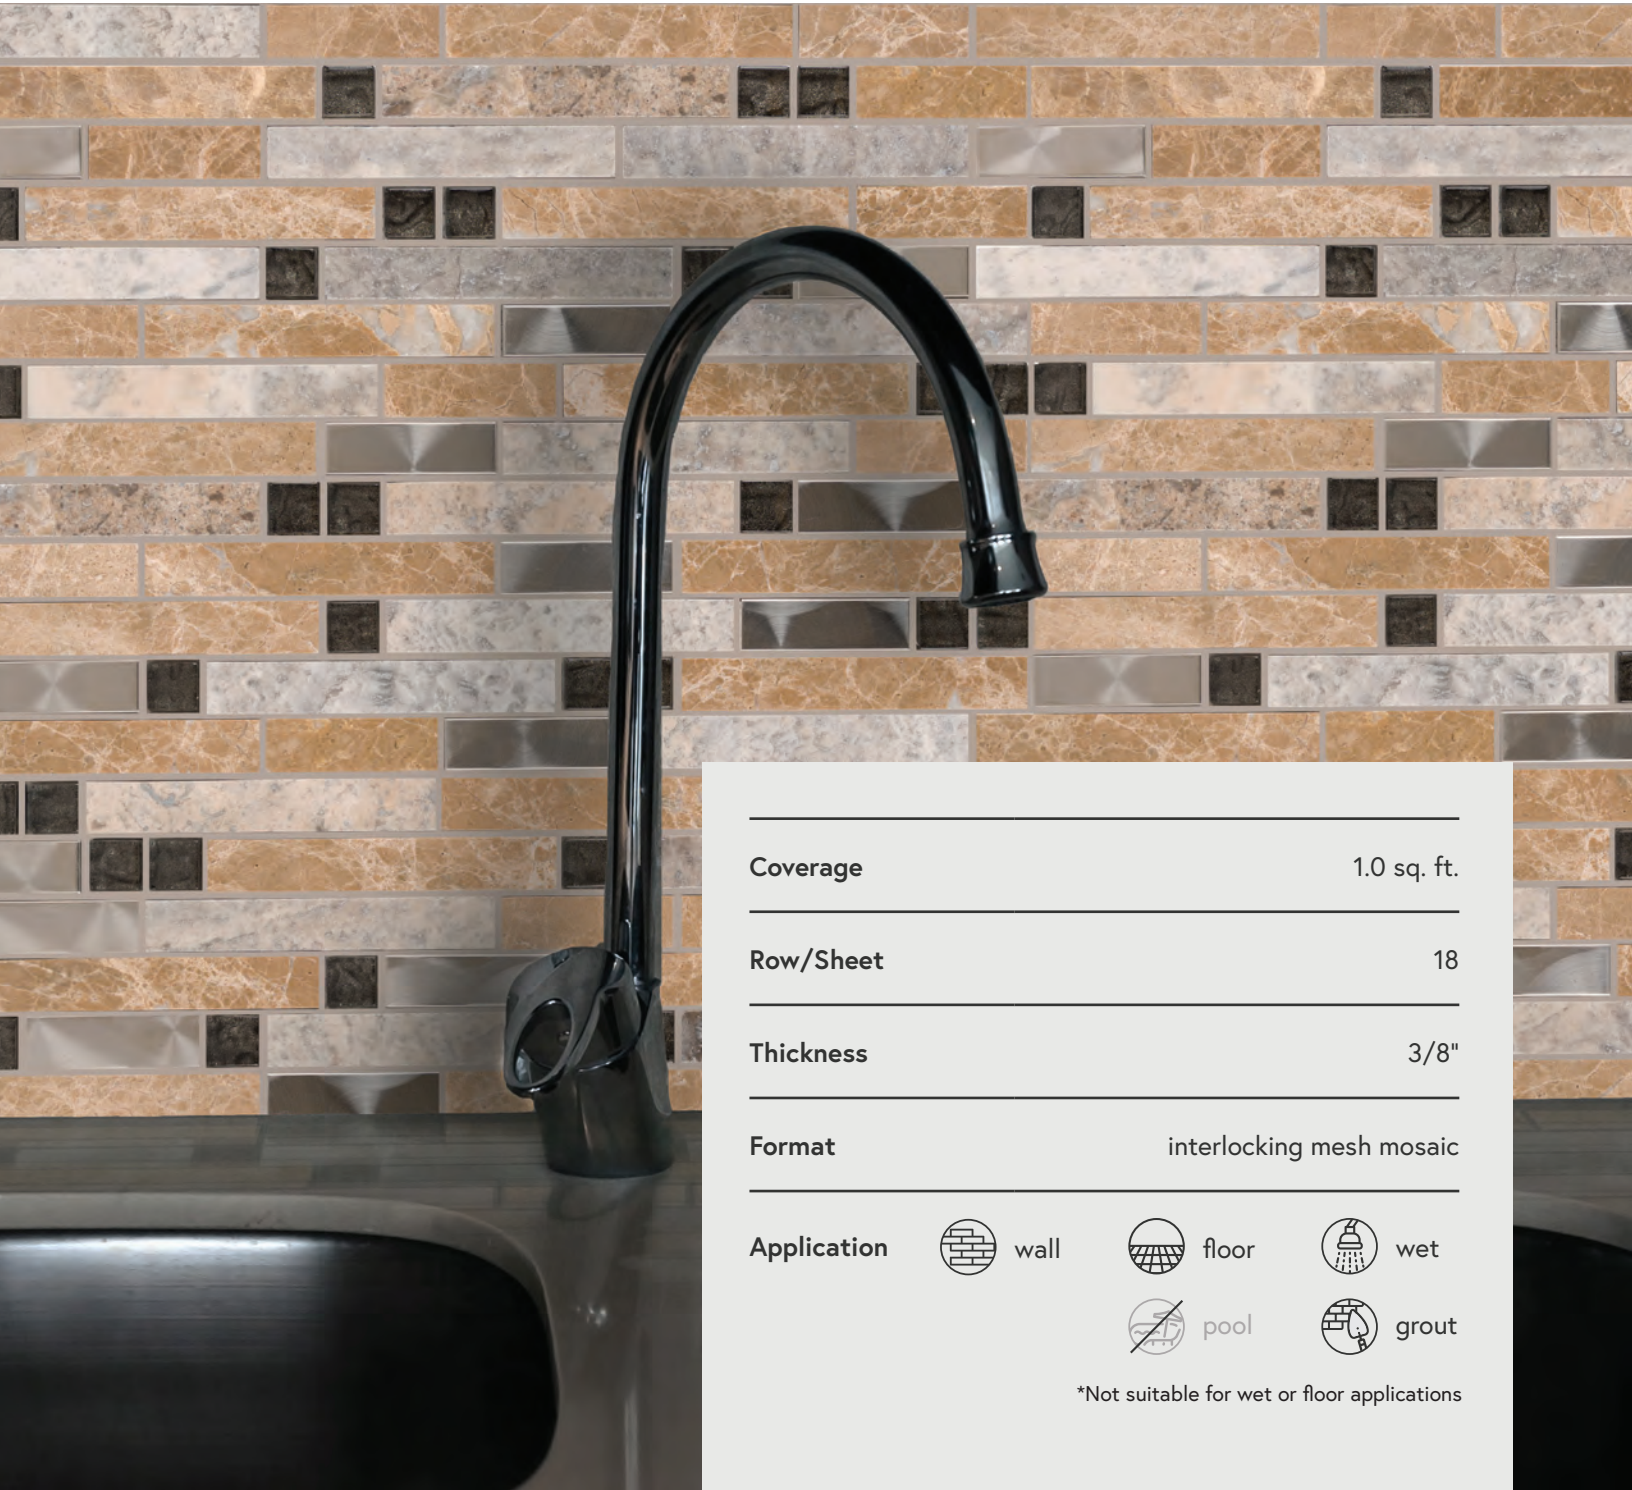

Coverage 1.0 sq. ft.

Row/Sheet 18

Thickness 3/8"

Format interlocking mesh mosaic

Application  wall

 floor

 wet

 pool