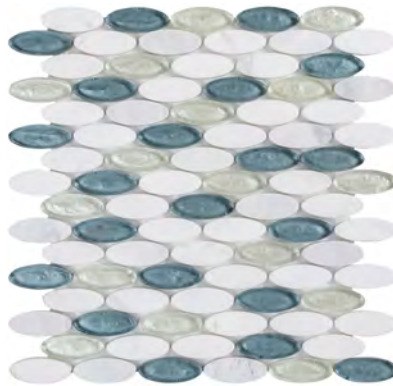

pool

grout

Custom Collection

Stone & Glass

Elyptic Collection Brickset

Get ready to make a statement with this brickset mosaic composed of an elliptical symphony of colored glass and stone.

Morningside Elyptic Brickset
862-452