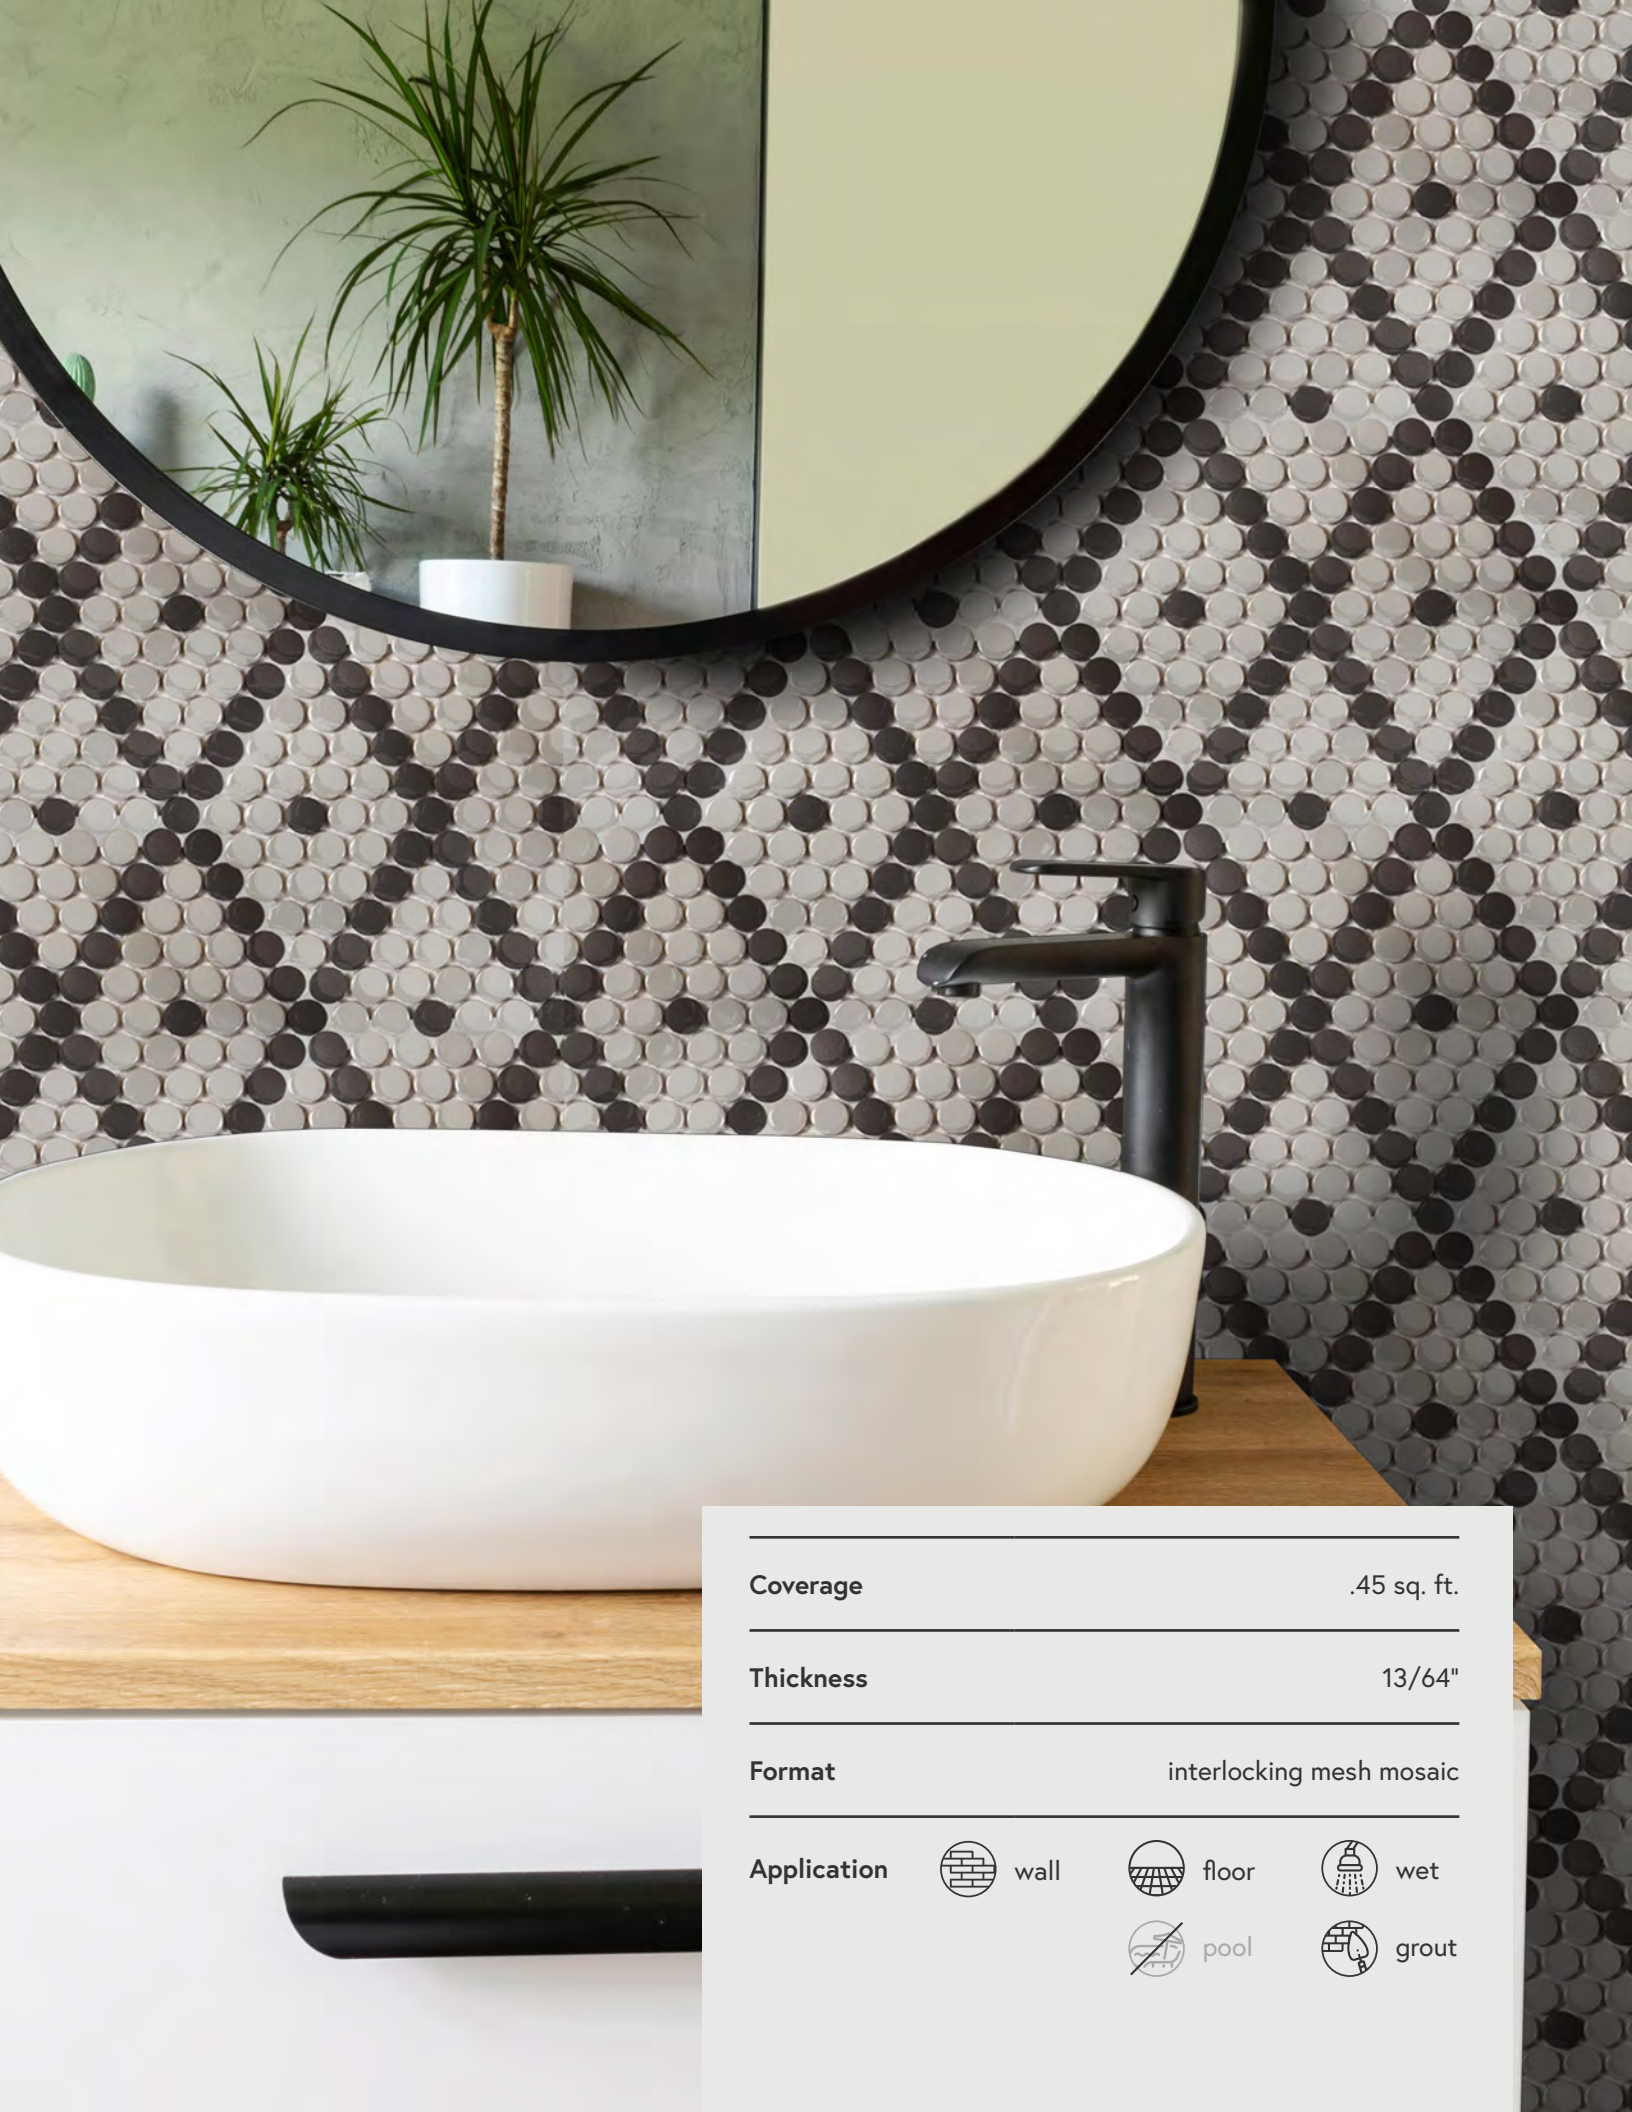

Coverage

.45 sq. ft.

Thickness

13/64"

Format

interlocking mesh mosaic

Application

wall

floor

wet

pool

grout