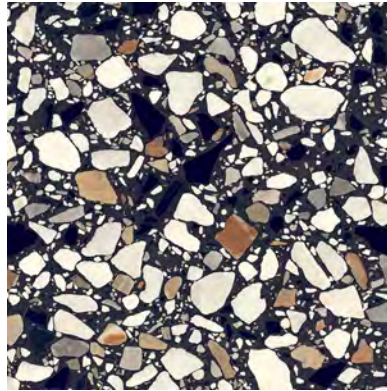

Azzurro Macro
420-200

Nero Macro
420-201

Bianco Macro
420-202

Coverage

12.49 sq. ft.

Pieces

29

Thickness