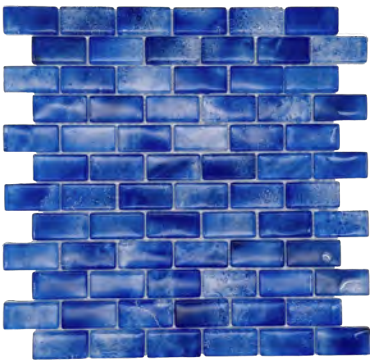

Stock Collection

Glass

Aqua Savvy Collection

Add sophistication and style to your swimming pool, bathroom, or kitchen with our full line of glass tile blends in the **Aqua Savvy Collection**. The uncommon brilliance of glass tile is perfect for your waterline or as a striking border for steps, enhancing both functionality and aesthetics. This product line comes in a variety of sizes making it a versatile choice for multiple applications.

Blue Tang 1" x 2"
417-402