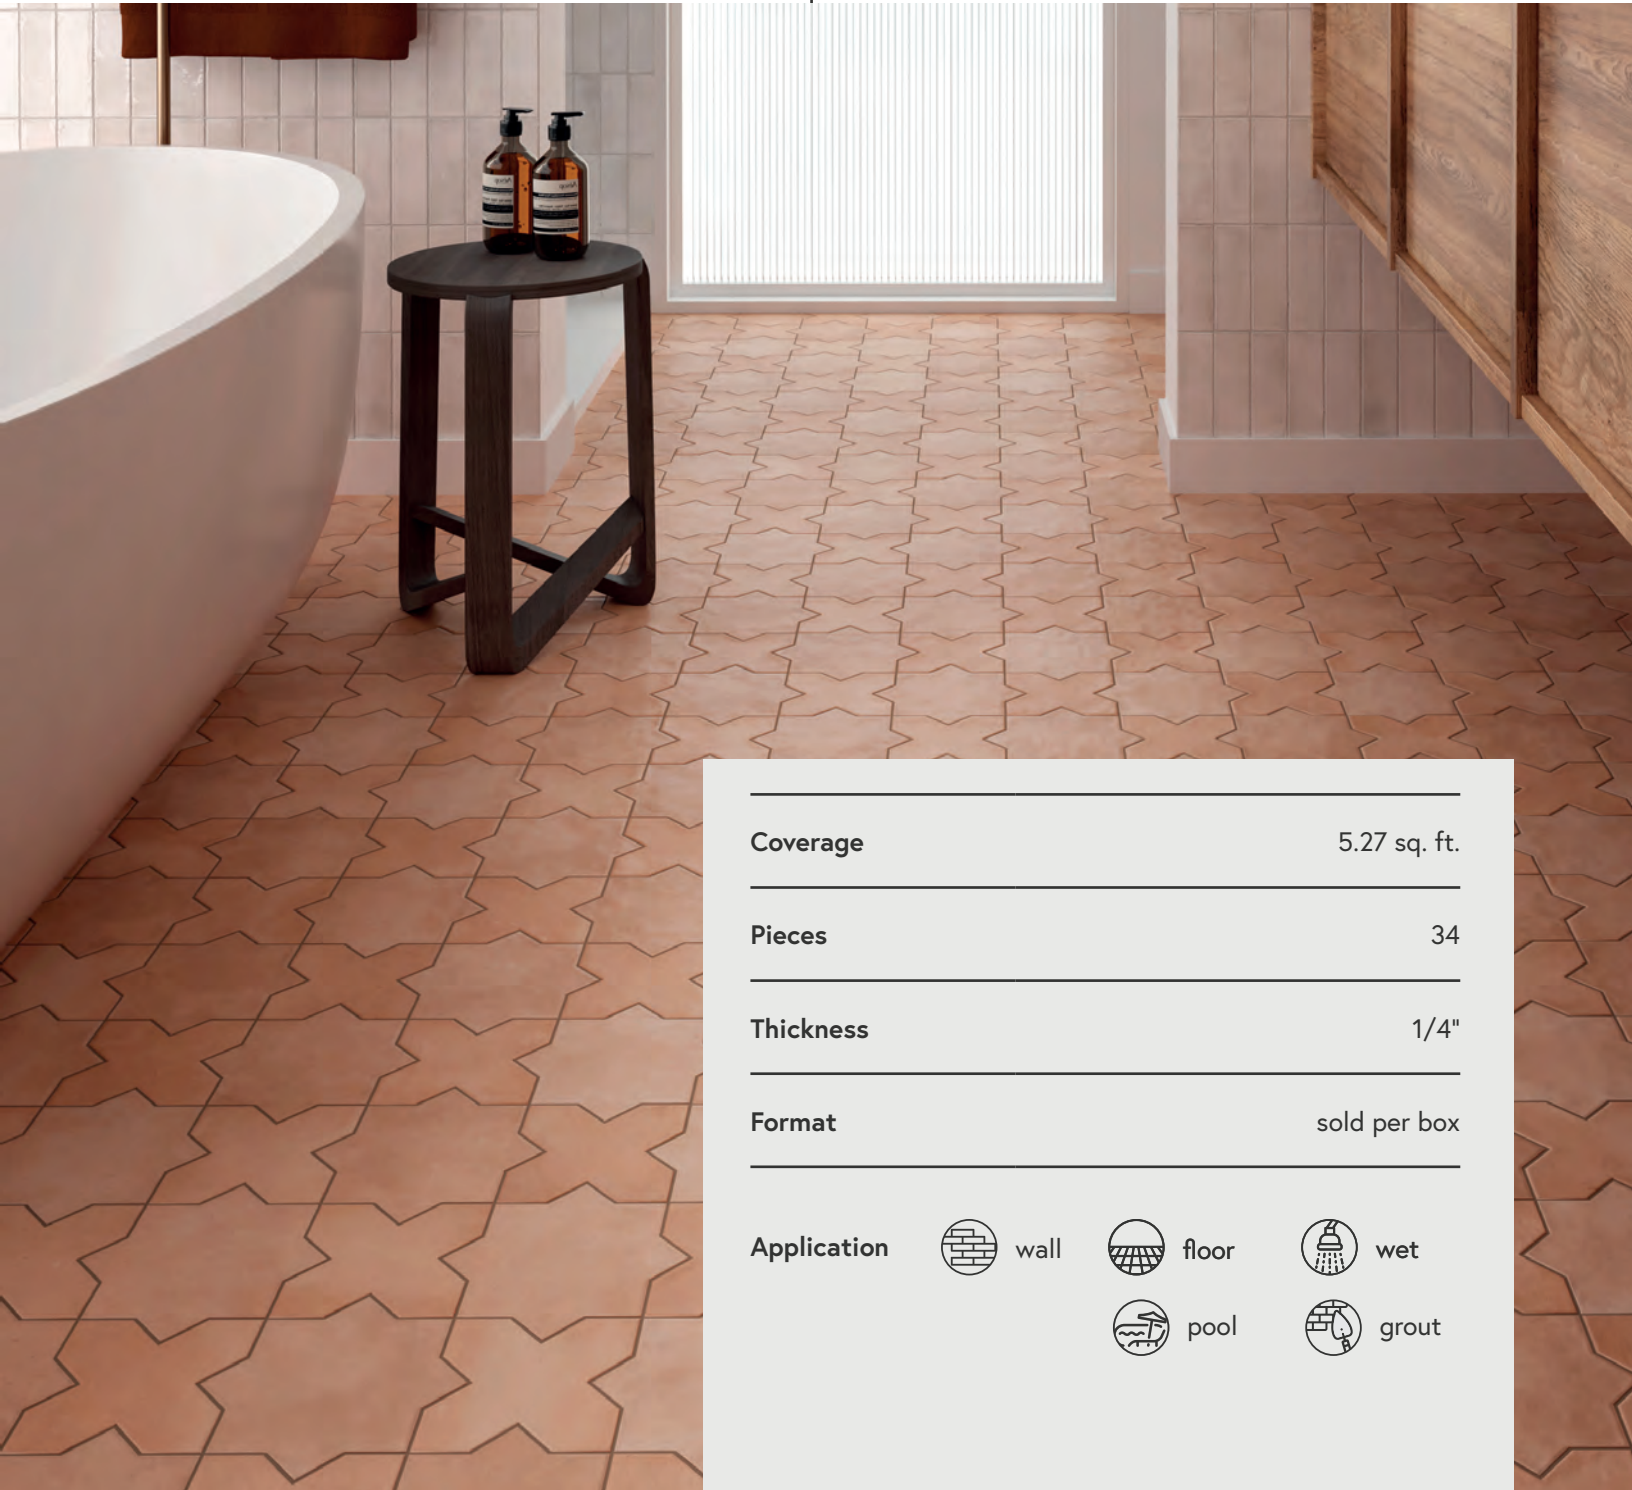

Suggested Modules

Coverage

5.27 sq. ft.

Pieces

34

Thickness

1/4"

Format

sold per box

Application

wall

floor

wet

pool

grout