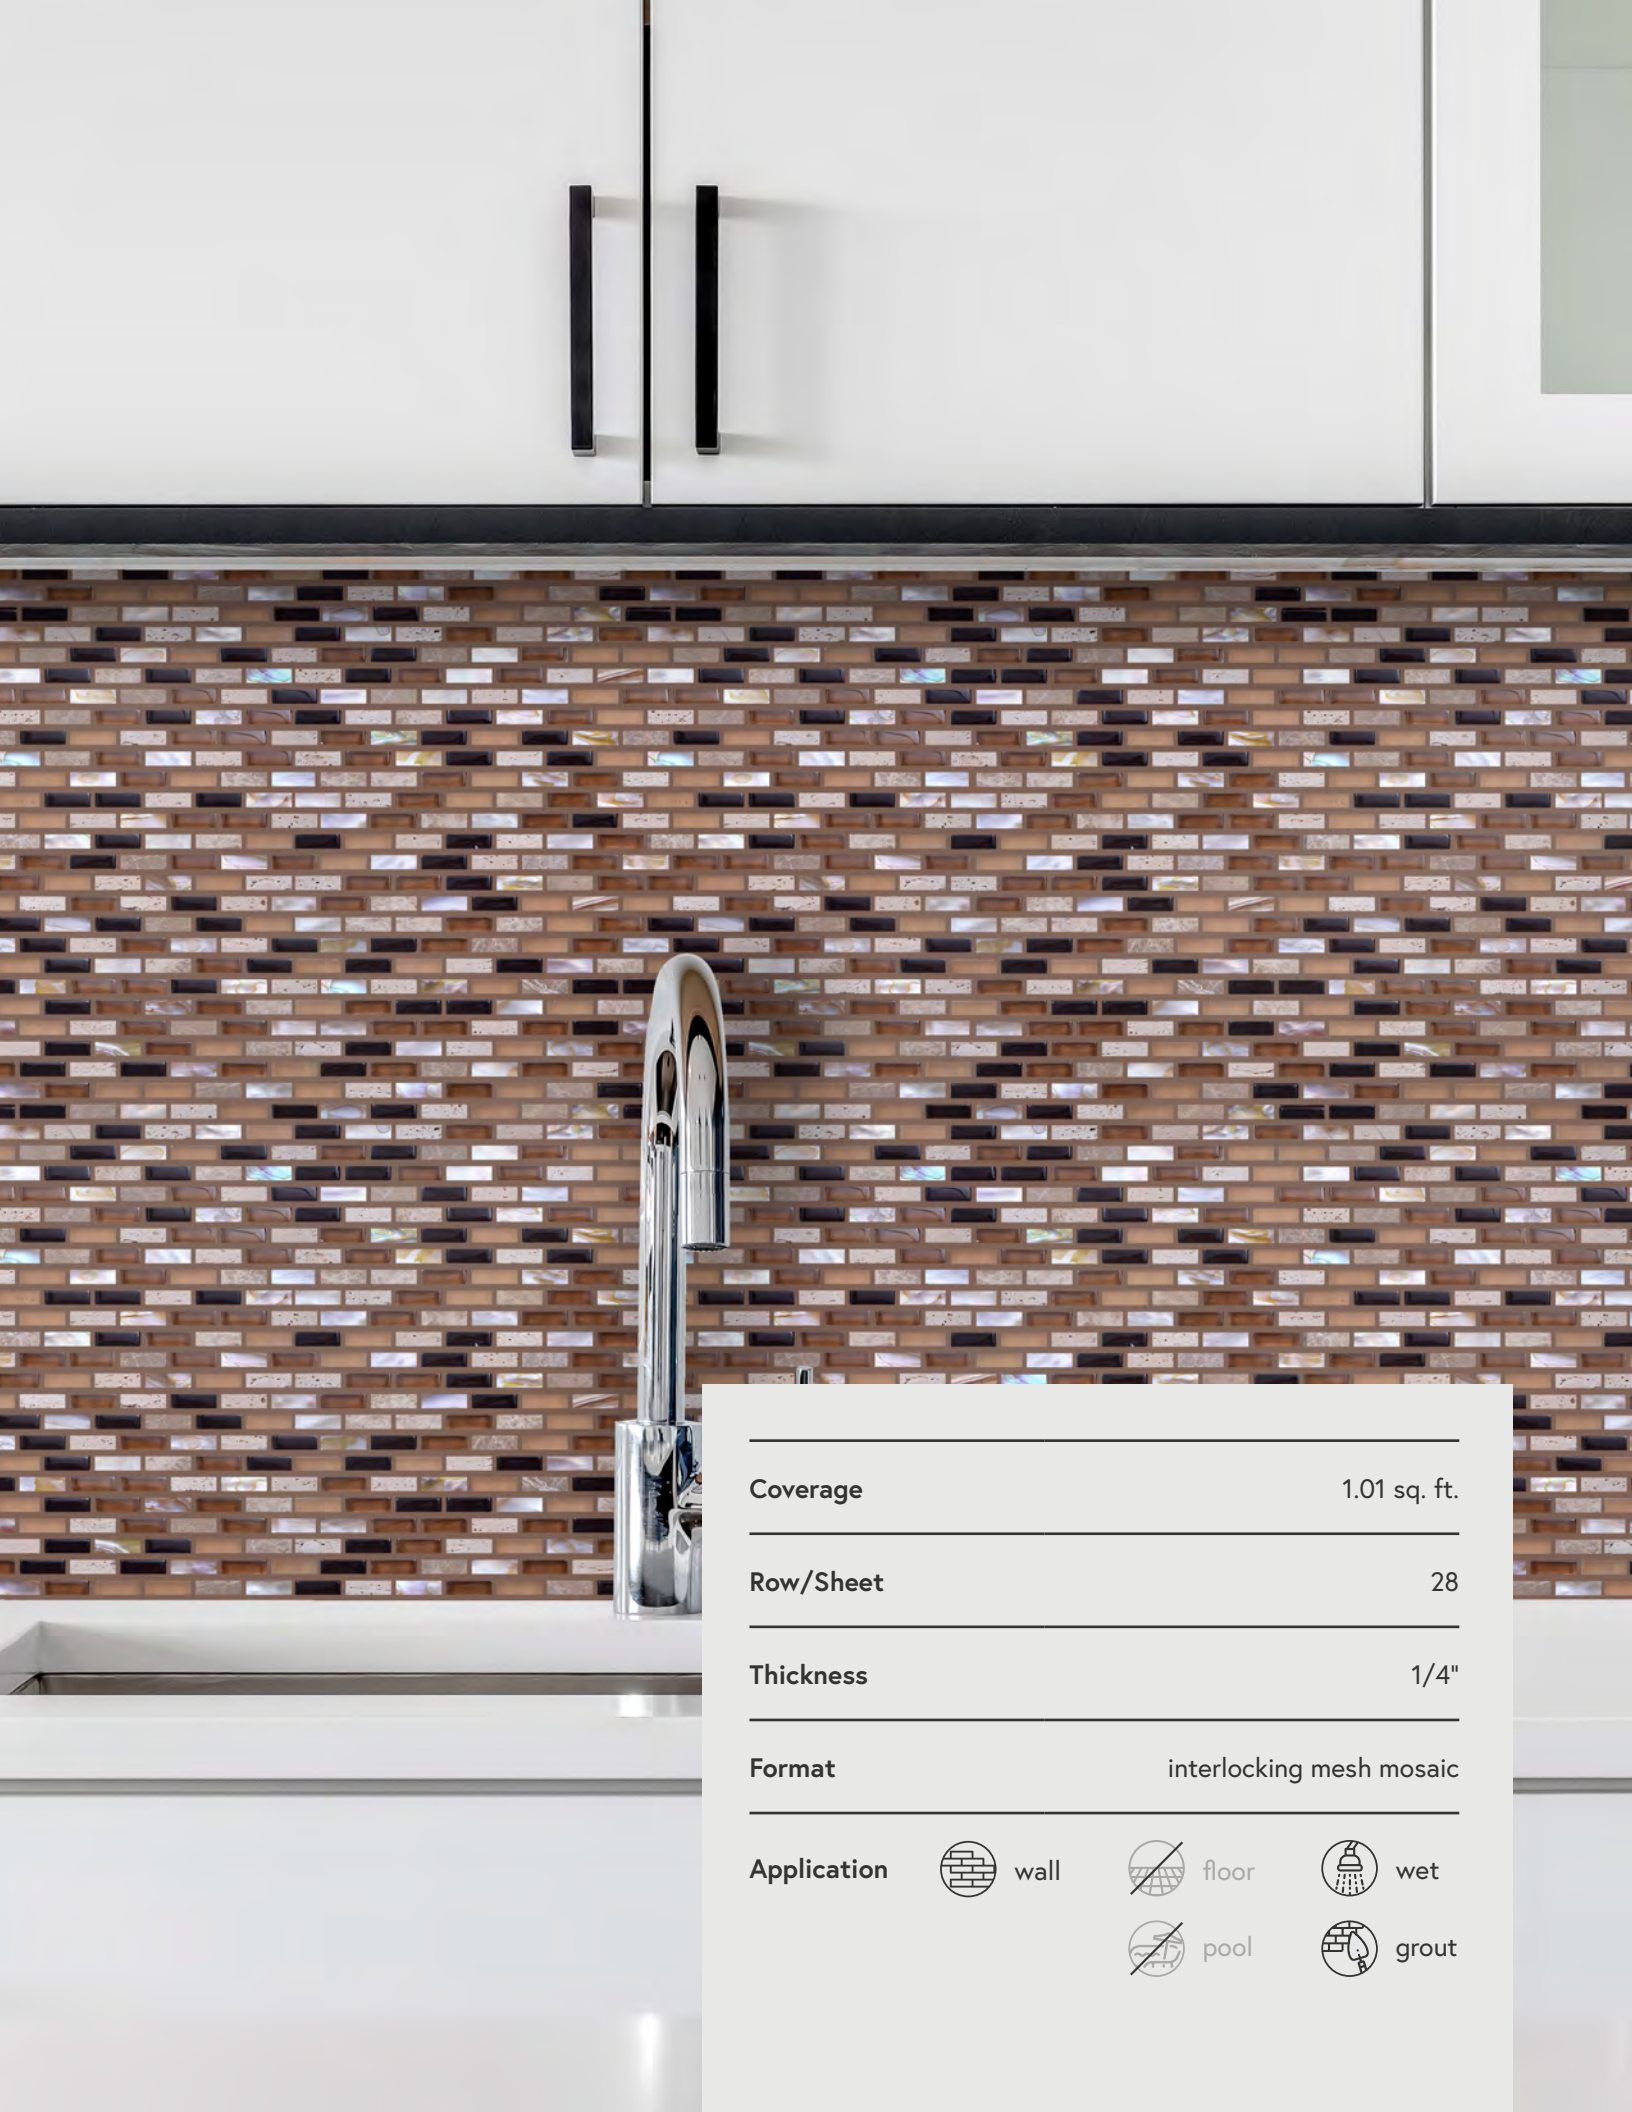

Coverage

1.01 sq. ft.

Row/Sheet

28

Thickness

1/4"

Format

interlocking mesh mosaic

Application

wall

floor

wet

pool

grout