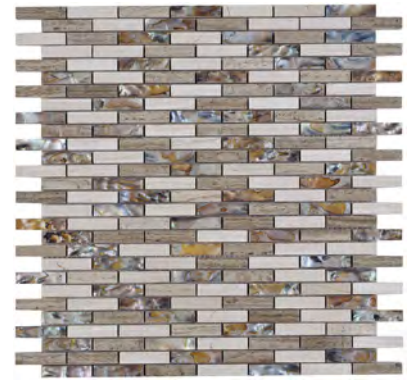

Black Sand Beach Brickset
540-533