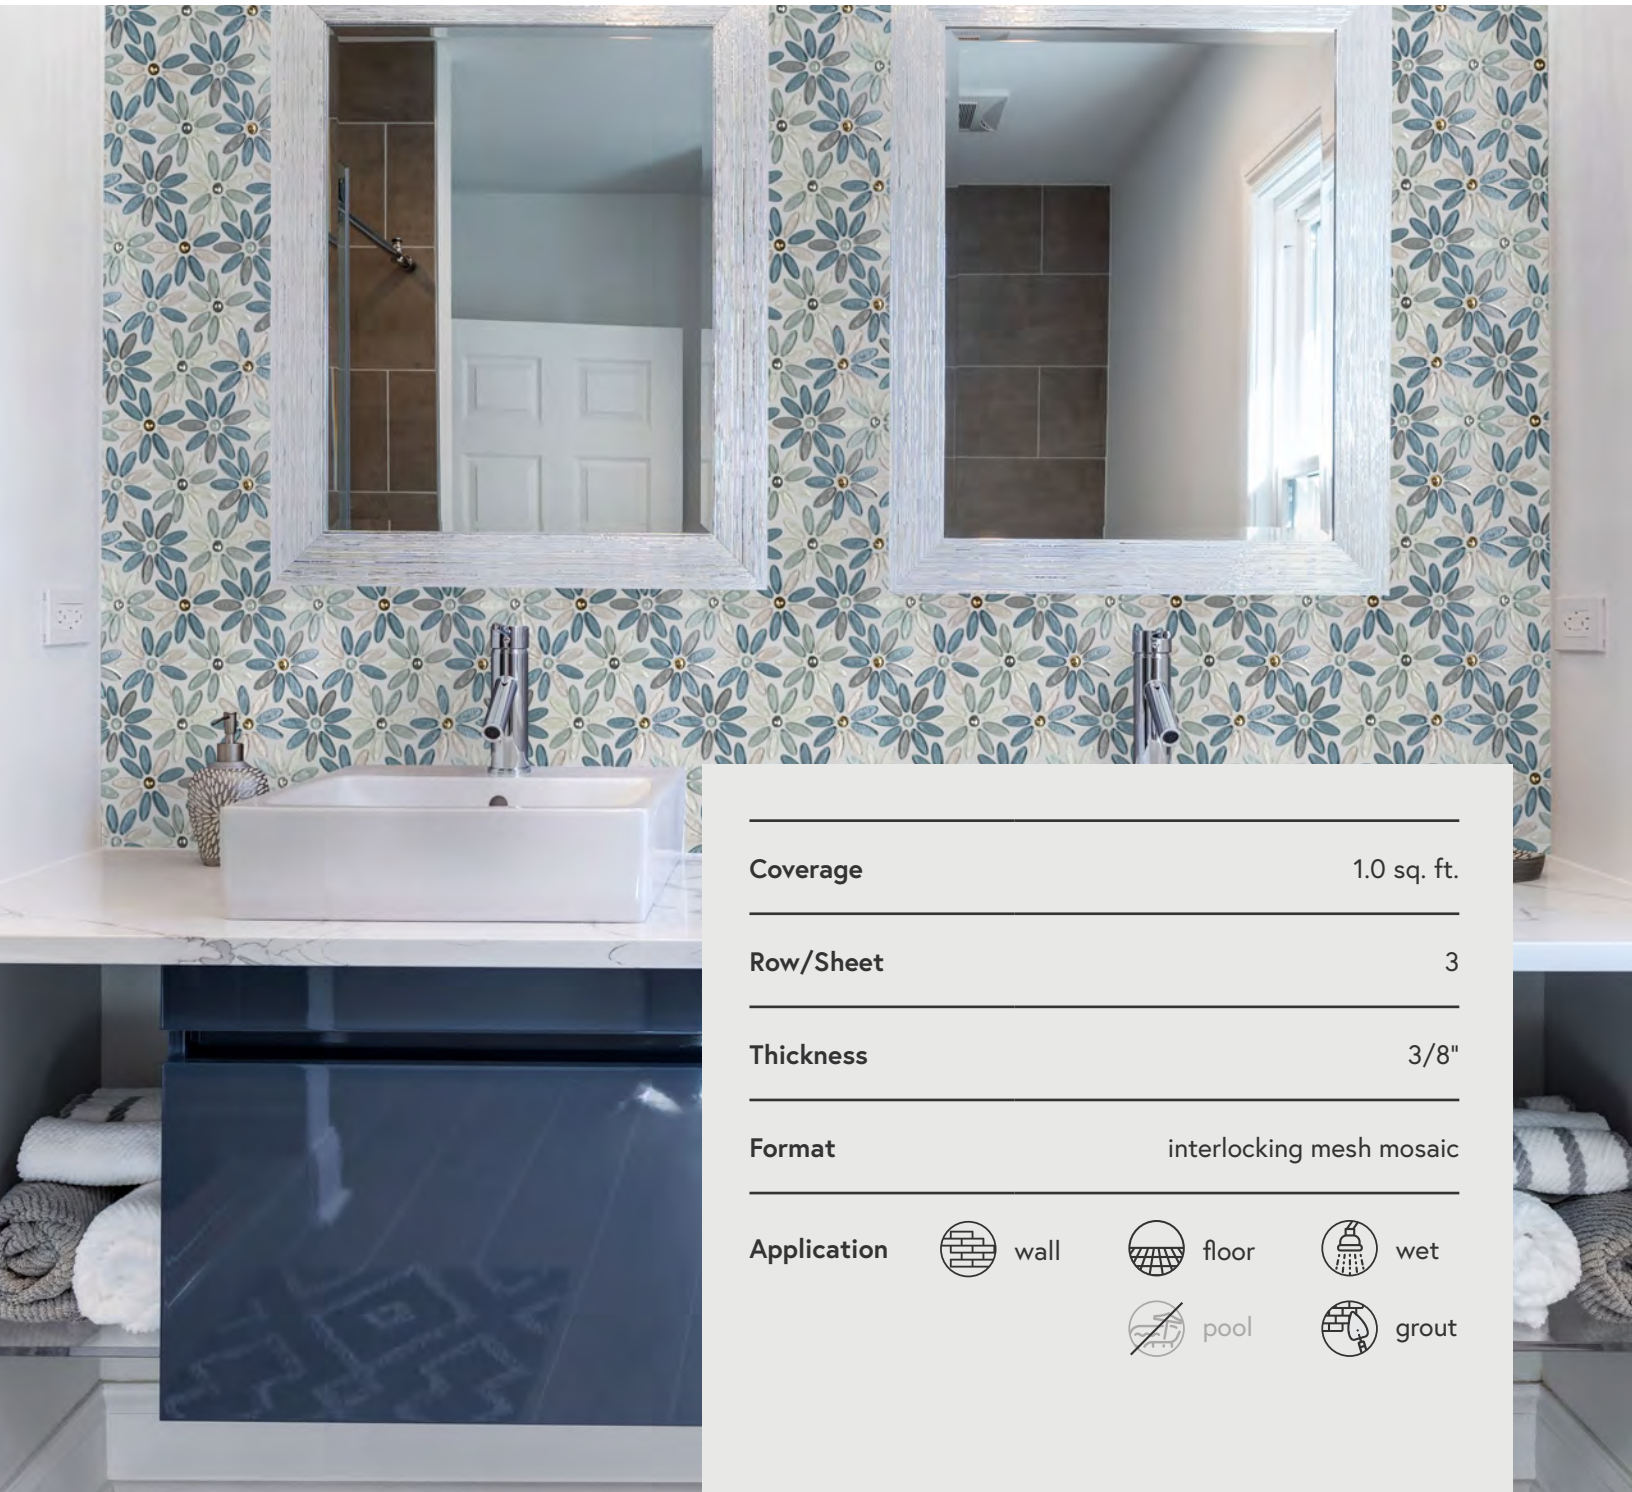

Coverage 1.0 sq. ft.

Row/Sheet 3

Thickness 3/8"

Format interlocking mesh mosaic

Application

wall

floor

wet

pool

grout