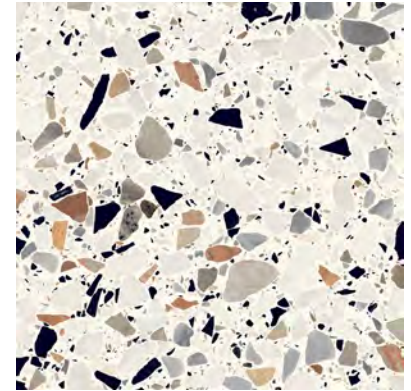

Azzurro Macro
420-200

Nero Macro
420-201

Bianco Macro
420-202

Coverage

12.49 sq. ft.

Pieces

29

Thickness