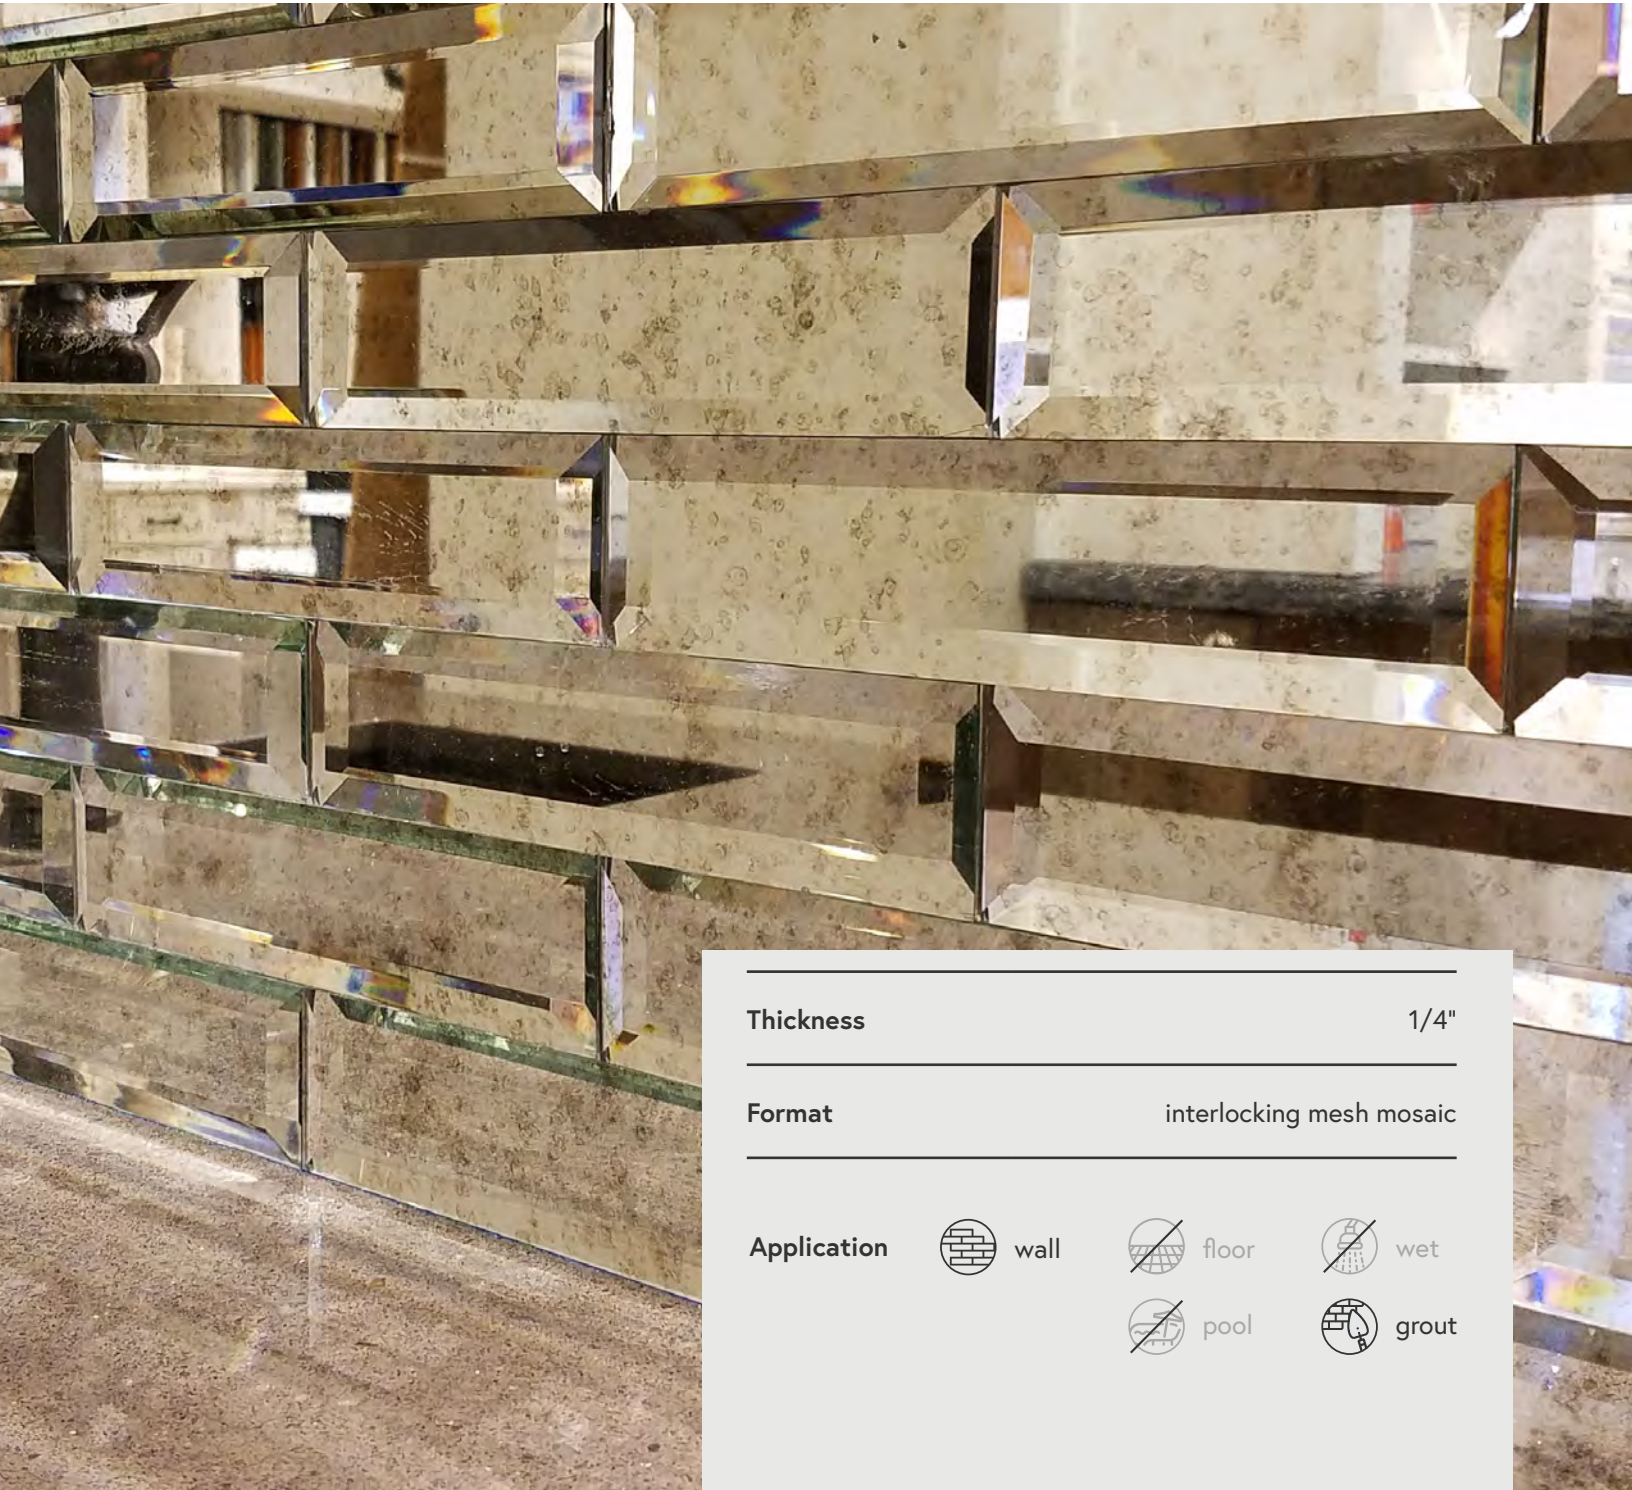

Thickness

1/4"

Format

interlocking mesh mosaic

Application

wall

floor

wet