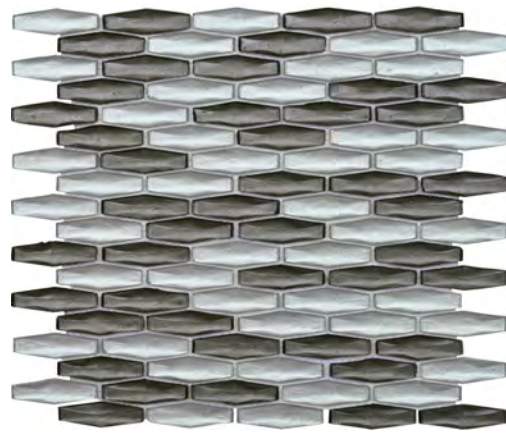

Percival Mosaic
417-208