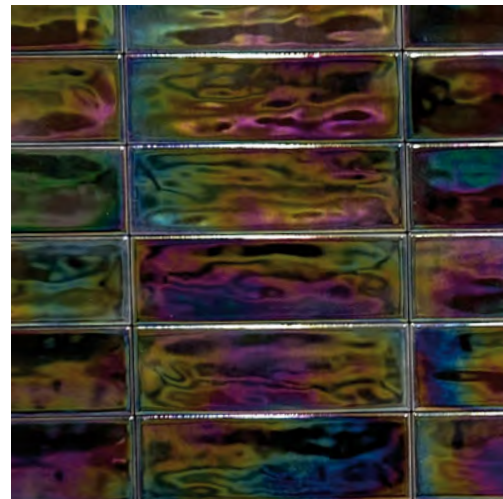

Gold Black*
419-024