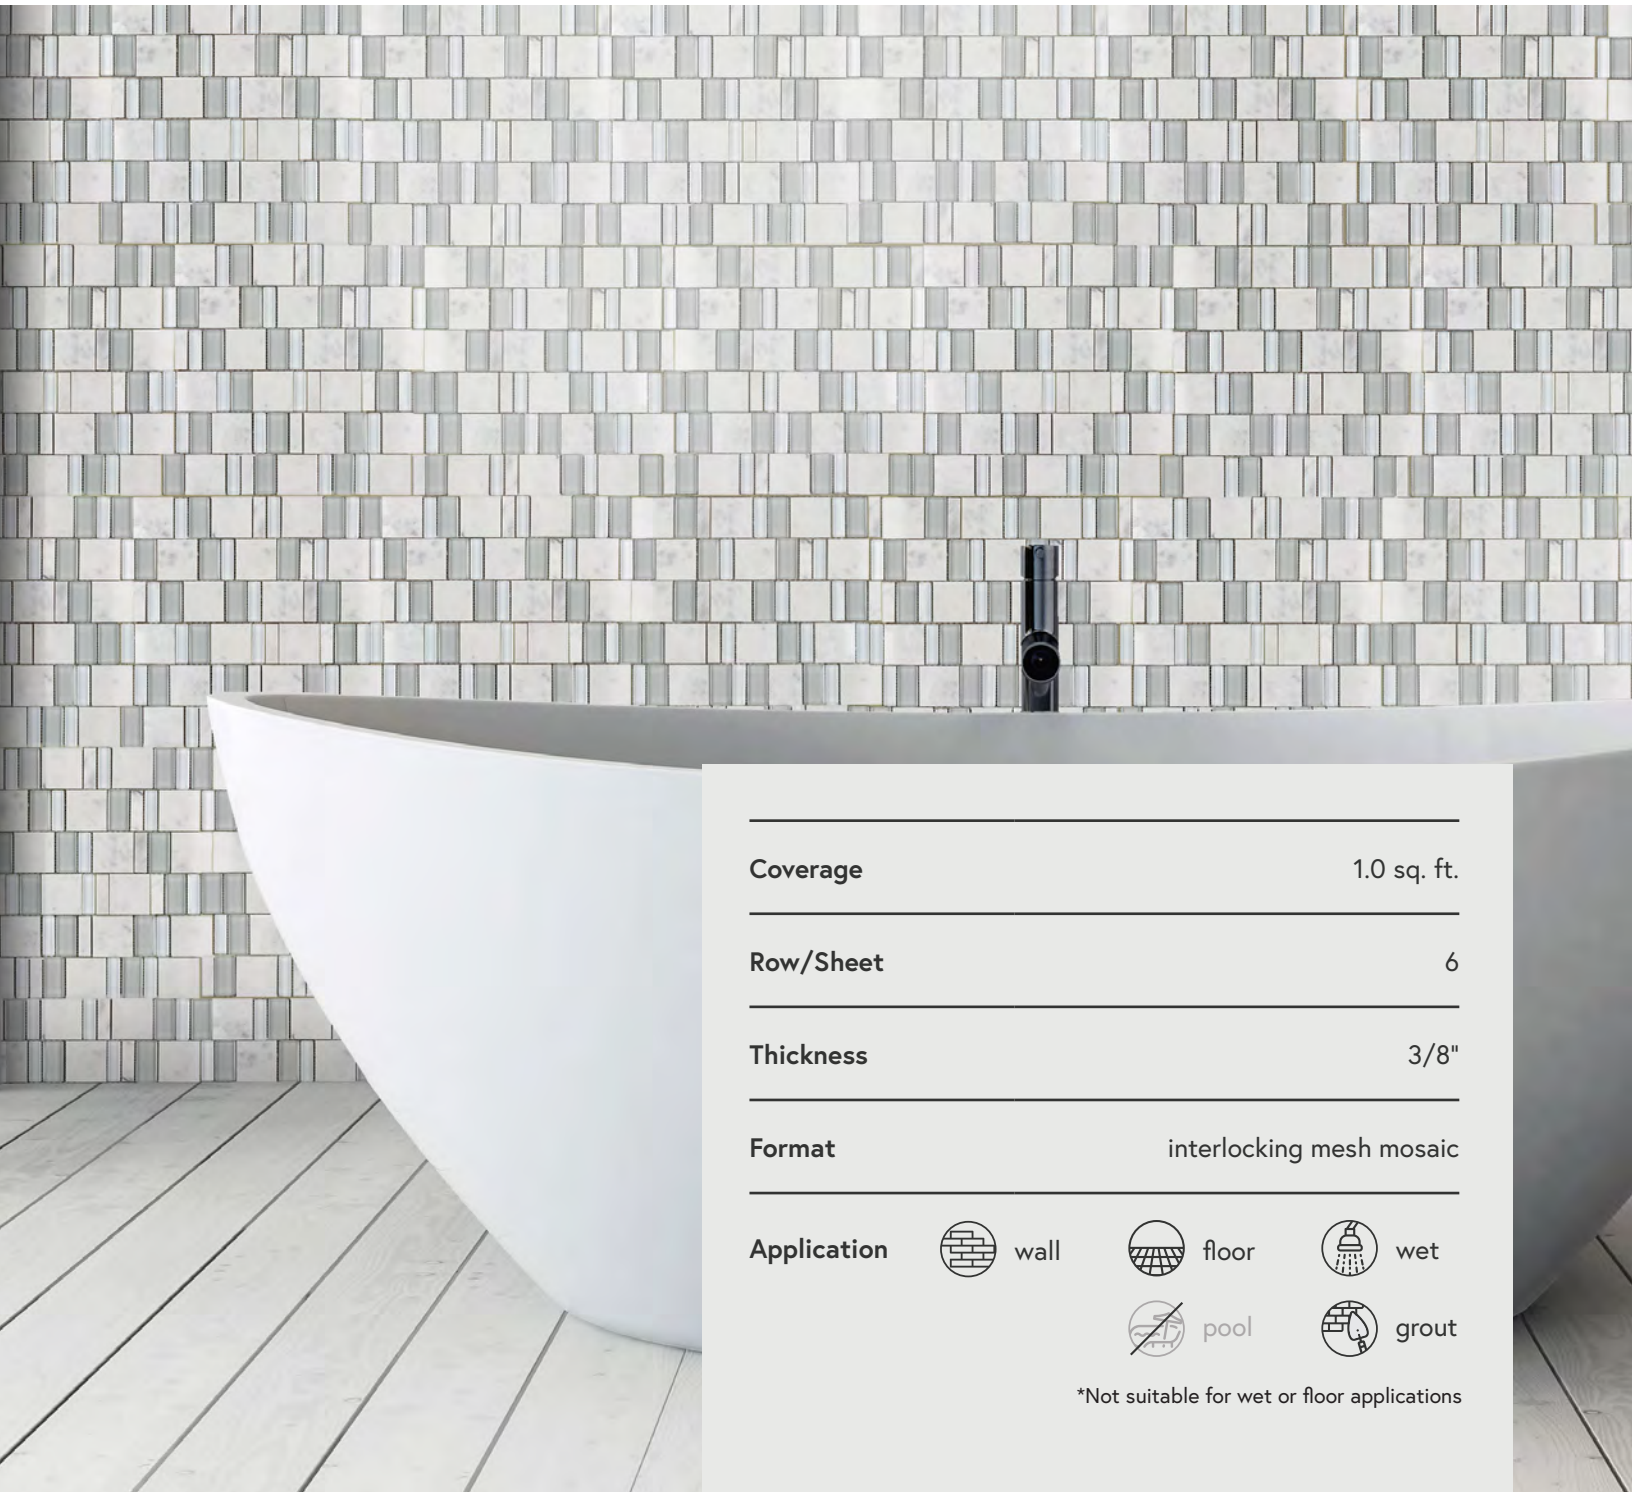

Coverage 1.0 sq. ft.

Row/Sheet 6

Thickness 3/8"

Format interlocking mesh mosaic

Application wall floor wet
pool grout

*Not suitable for wet or floor applications