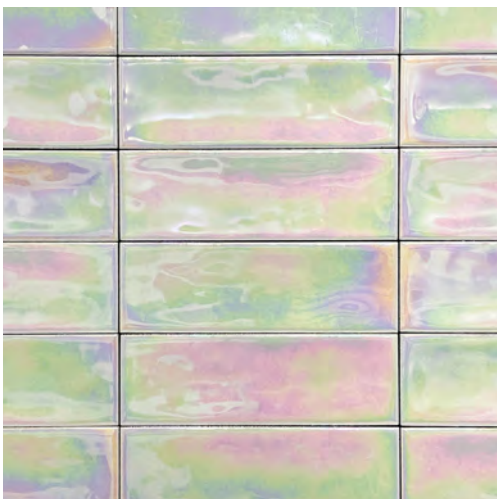

Pearl*
419-023