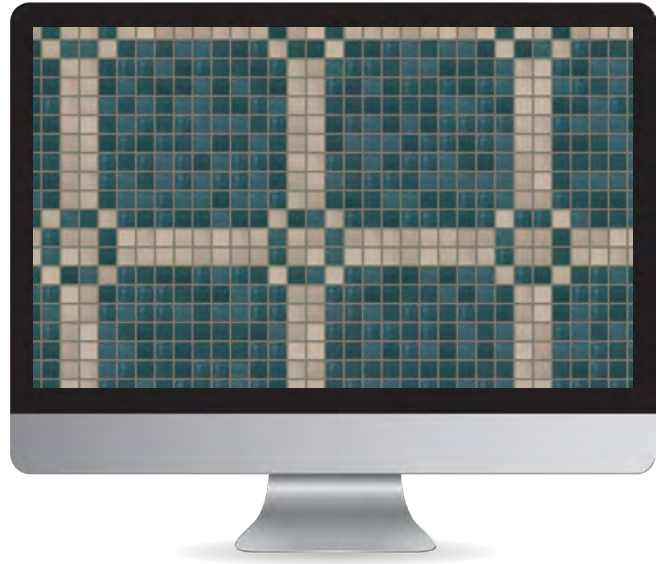

Monterey 861-012

Banda 861-017

Weddell 861-014

Celtic 861-013

Ross 861-018

Step 2: Pick Color/Material

All Colors available in 3 finishes: irid, non-irid and matte. (all colors available in full sheets)

	IRID	NON-IRID	MATTE		IRID	NON-IRID	MATTE
White				Fleet Blue			
	861-118	861-120	861-119		861-127	861-128	861-129
Oxygen				Bondi			
	861-109	861-110	861-111		861-133	861-134	861-135
Sandbar				Harbor			
	861-112	861-113	861-114		861-100	861-101	861-102
Tahoe				Sapphire			
	861-115	861-116	861-117		861-106	861-107	861-108
Silverlight				Shadow			
	861-130	861-131	861-132		861-124	861-125	861-126
Cafe				Black			
	861-103	861-104	861-105		861-121	861-122	861-123

Step 3: Finalize Your Creation

Scan for *Uniquely Oceanside* Mosaic Creator

VERTICAL ILLUSION

Define, personalize or transform any space and bring your walls to life with 3 dimensional tile that's elegant and flexible. Vertical Illusion is available in 15 realistic and authentic finishes including wood, stone, concrete, metal and more. There are also 6 versatile shapes to choose from, giving you plenty of options to make a space your own. The lightweight, rigid polyurethane tiles and simple instructions make installation a breeze.

Step One: Choose a Shape

> Add new depth to your project with seven crisp geometric shapes featuring dimensional angles and curves

Convex

Quad

Rhom

Slant

Vale

Vertex