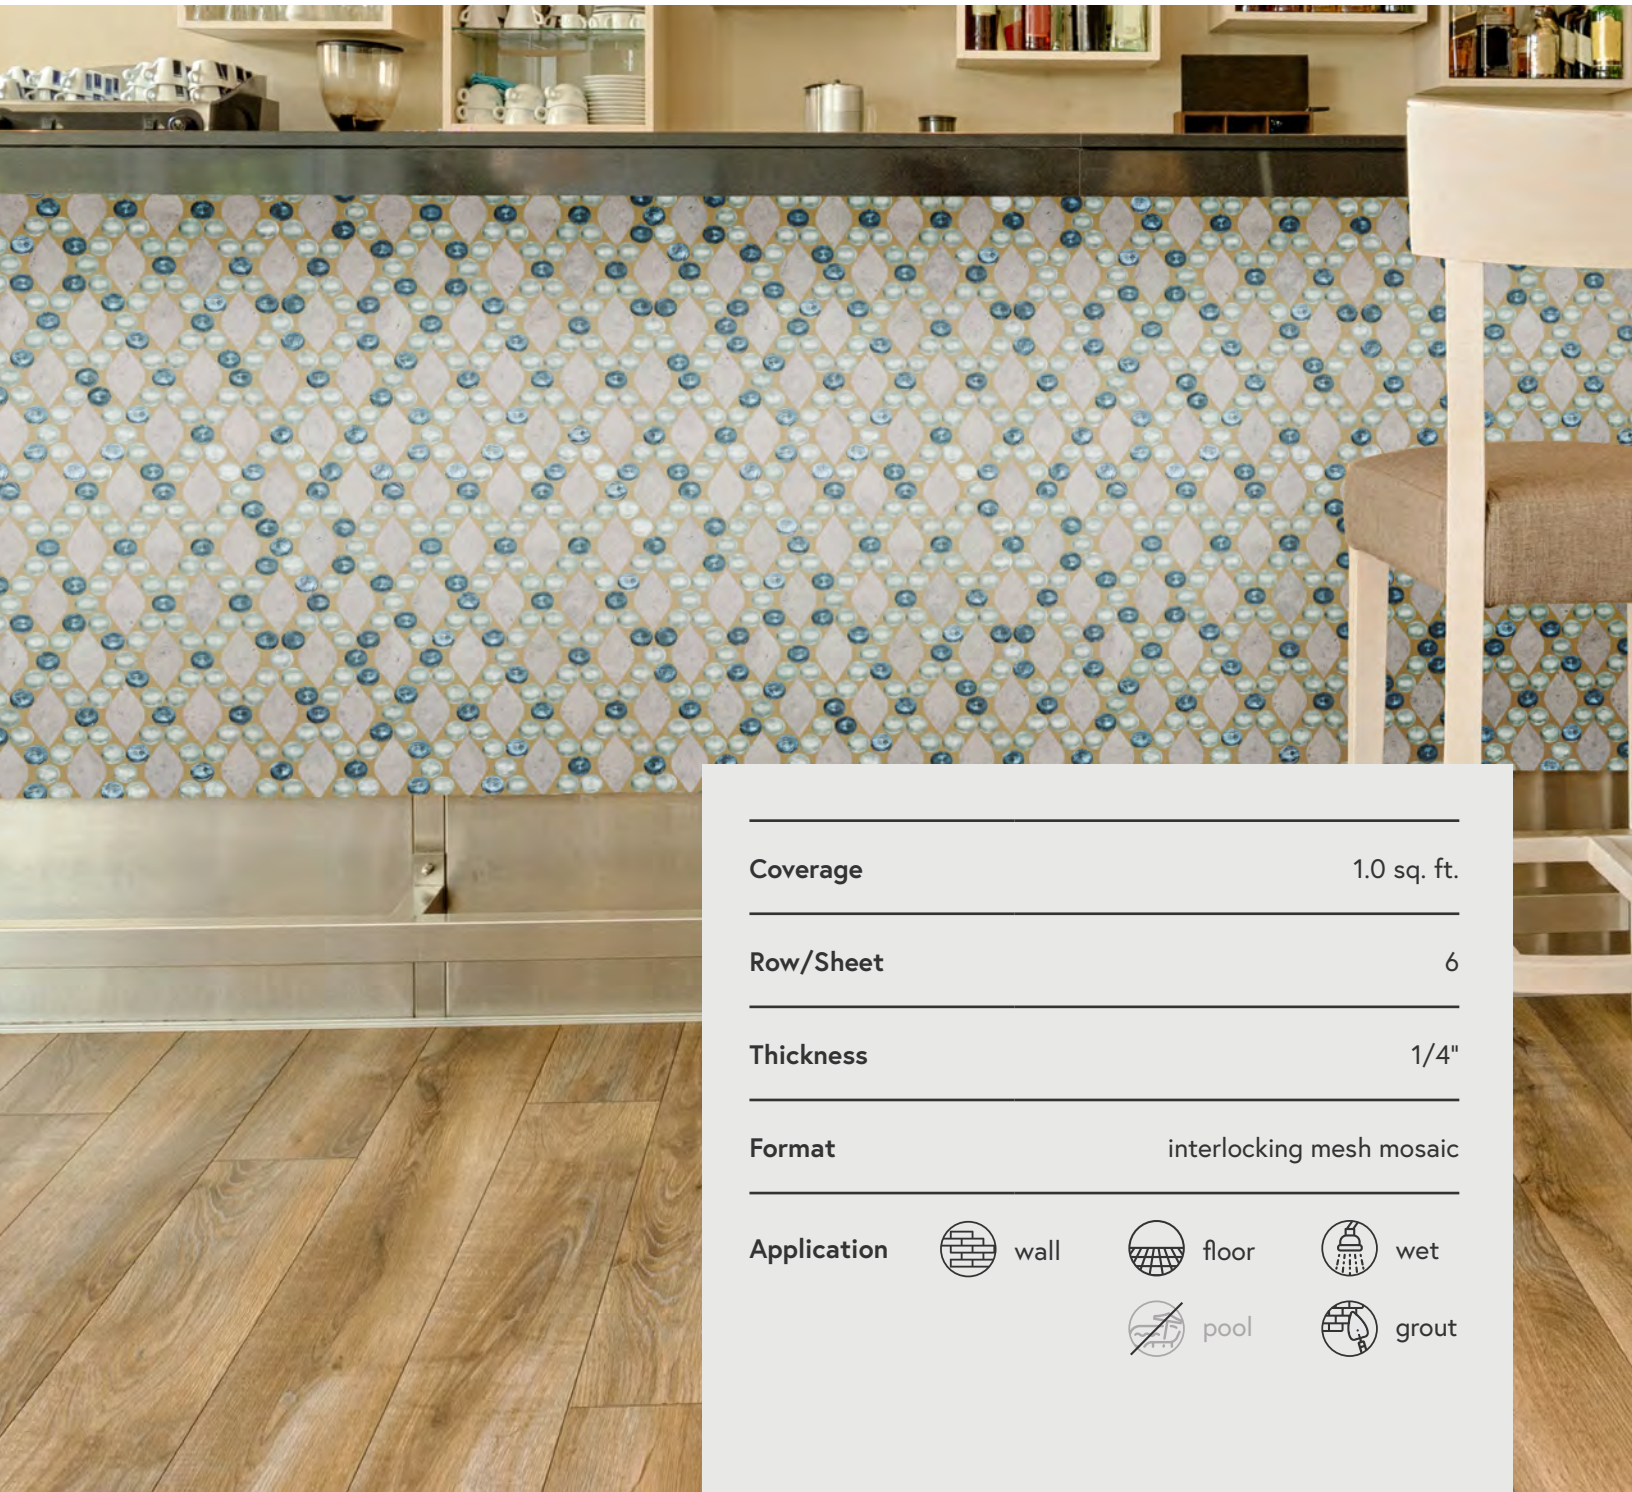

Coverage

1.0 sq. ft.

Row/Sheet

6

Thickness

1/4"

Format

interlocking mesh mosaic