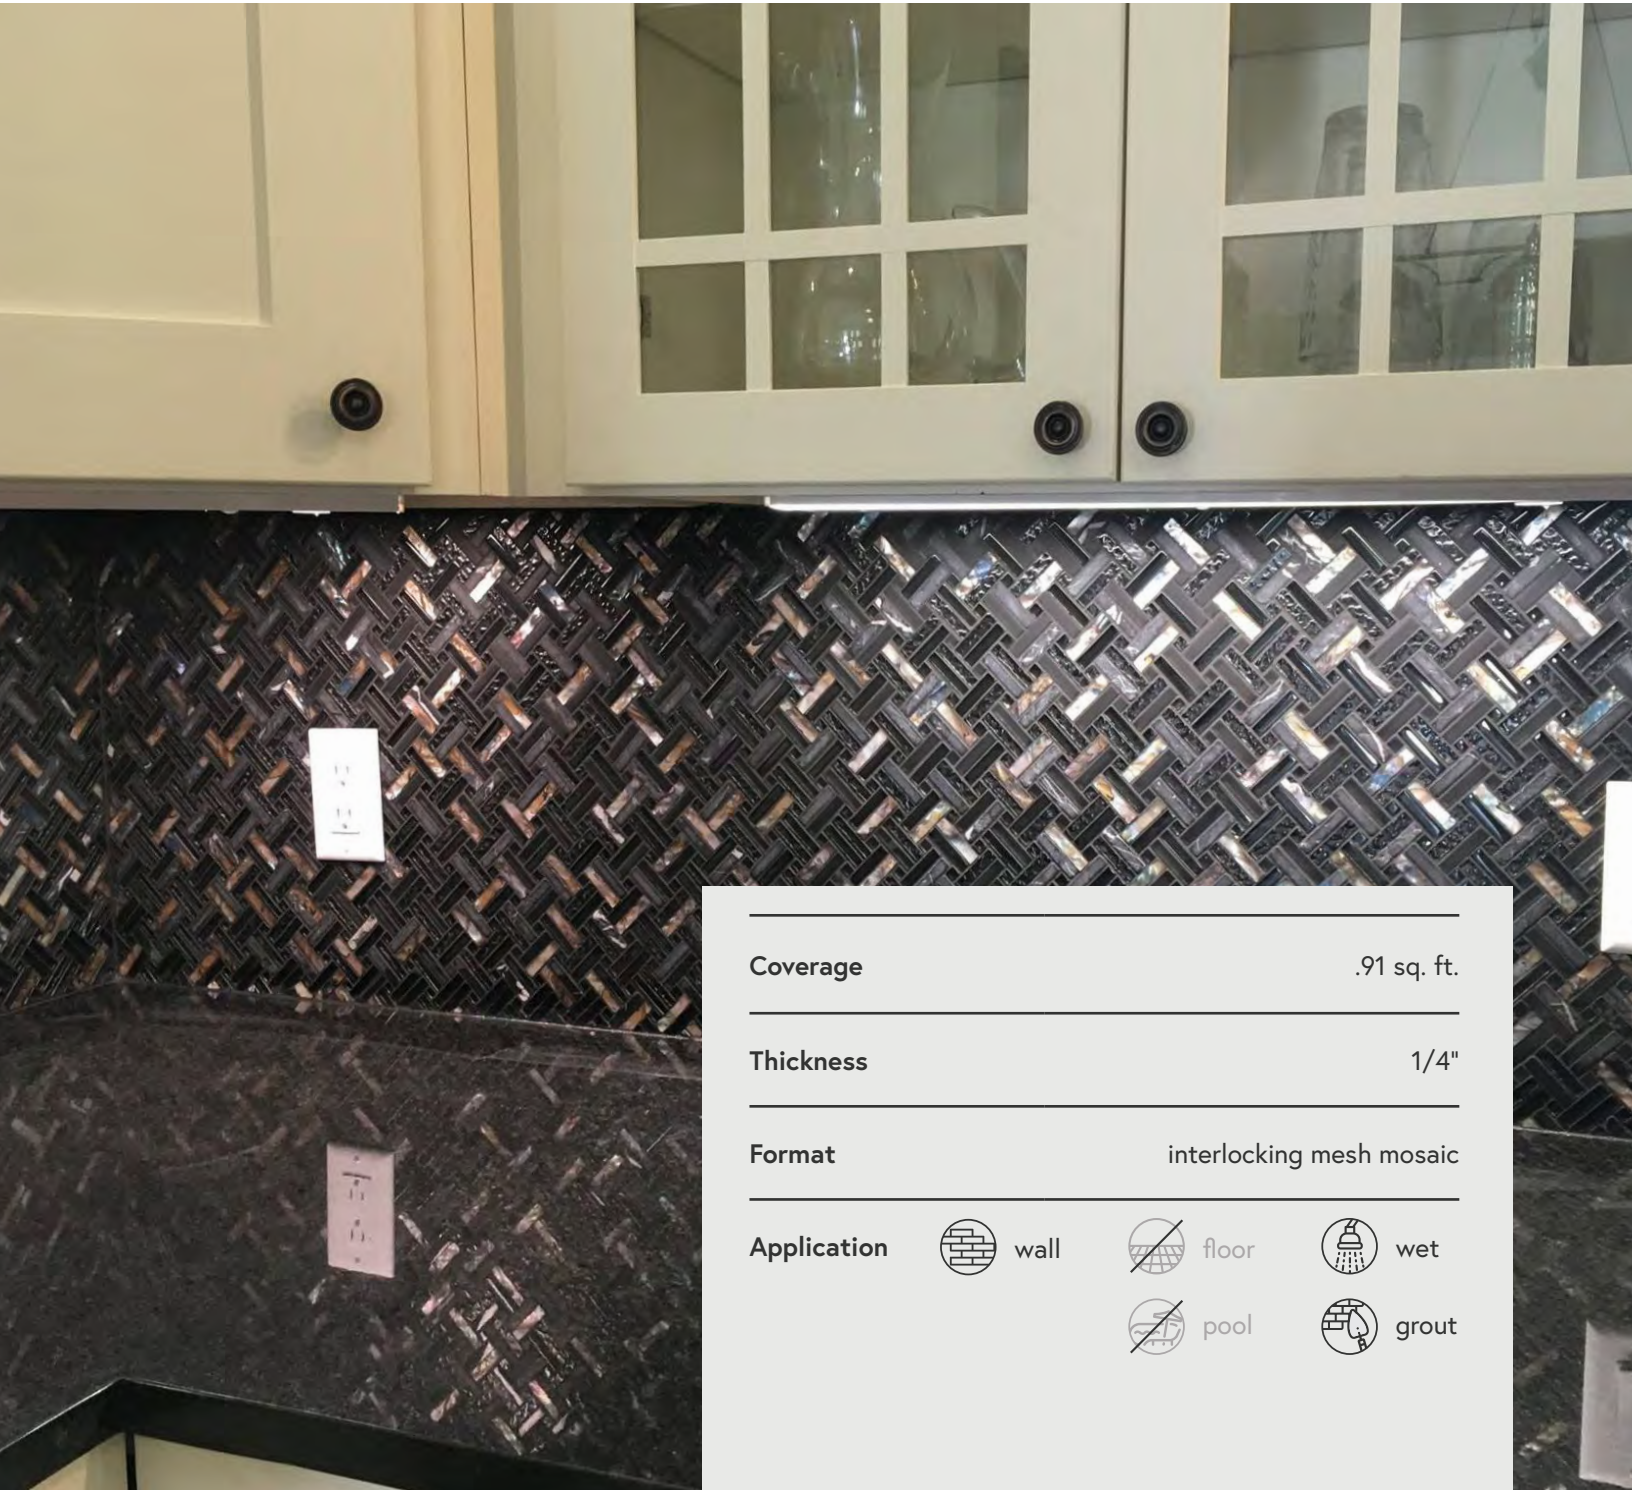

White Sand 2By
Basketweave
540-529

Coverage	.91 sq. ft.		
Thickness	1/4"		
Format	interlocking mesh mosaic		
Application	 wall	 floor	 wet
	 pool	 grout	

Stock Collection

Glass, Stone & Seashell

North Shore Collection