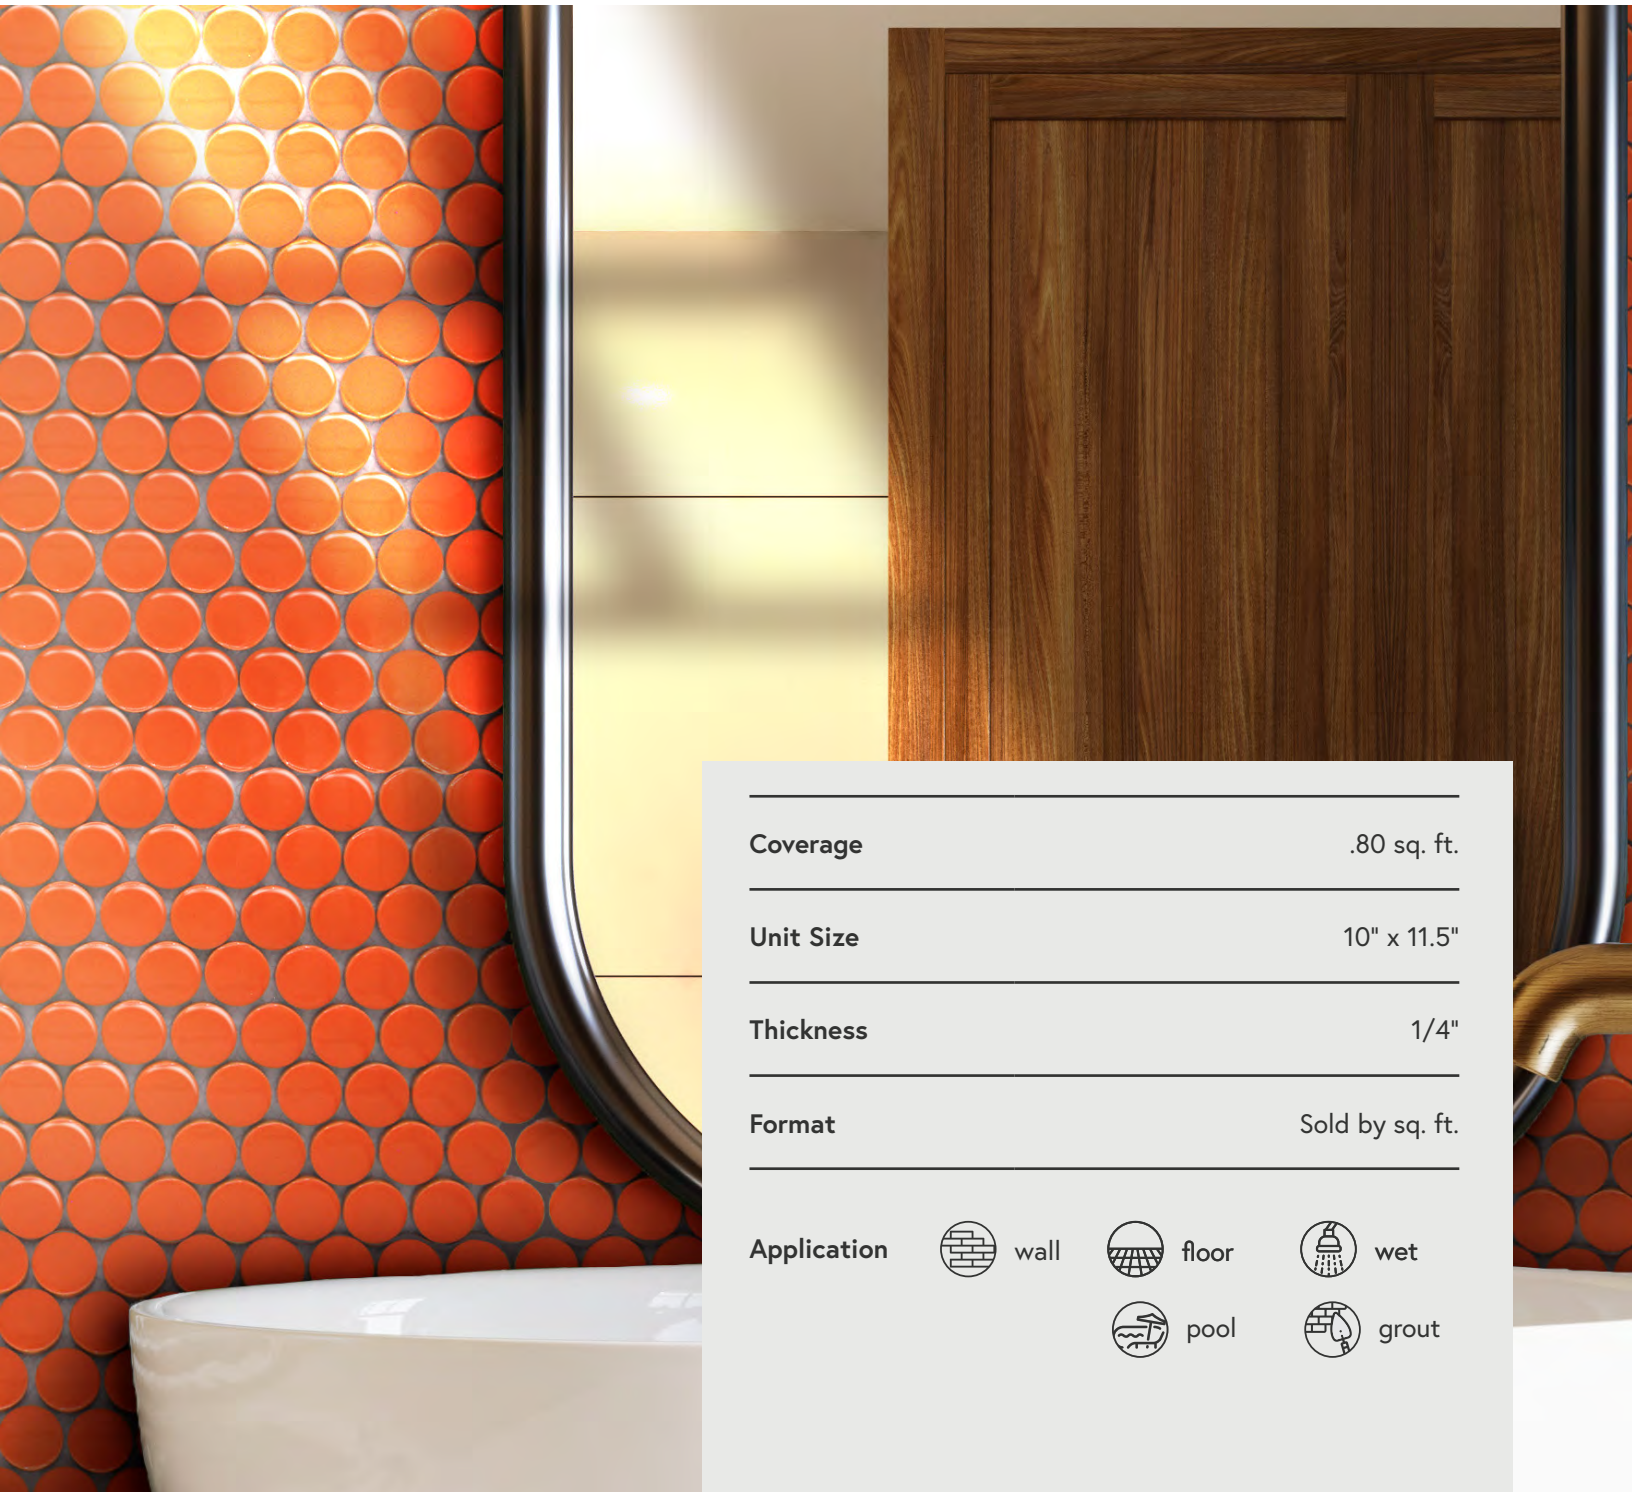

Coverage .80 sq. ft.

Unit Size 10" x 11.5"

Thickness 1/4"

Format Sold by sq. ft.

Application

wall

floor

wet

pool

grout