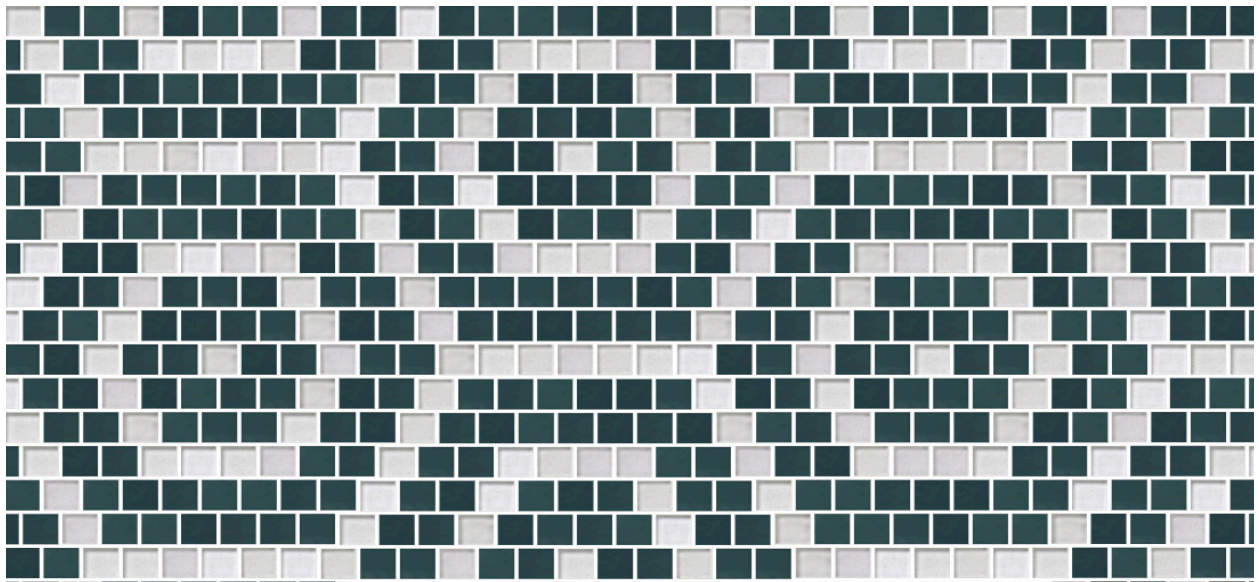

2 Color Standard Pattern
Shown in Ross 861-018
Colors: Tahoe Non-Irid, Oxygen Matte