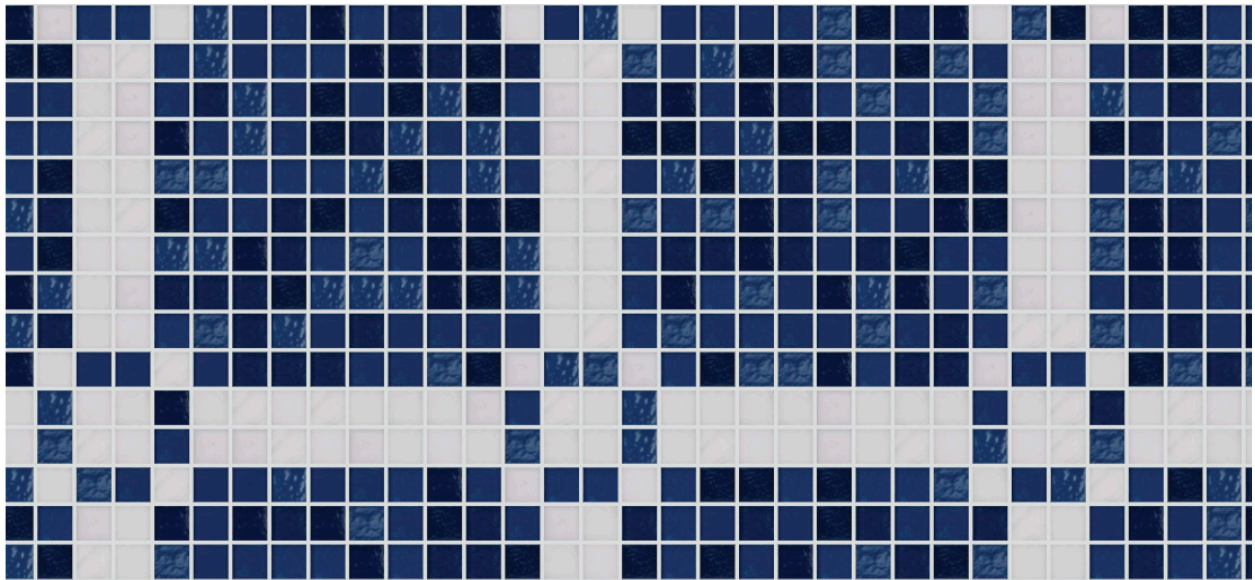

2 Color Standard Pattern
Shown in Atlantic 861-002
Colors: Sapphire Irid, White Matte