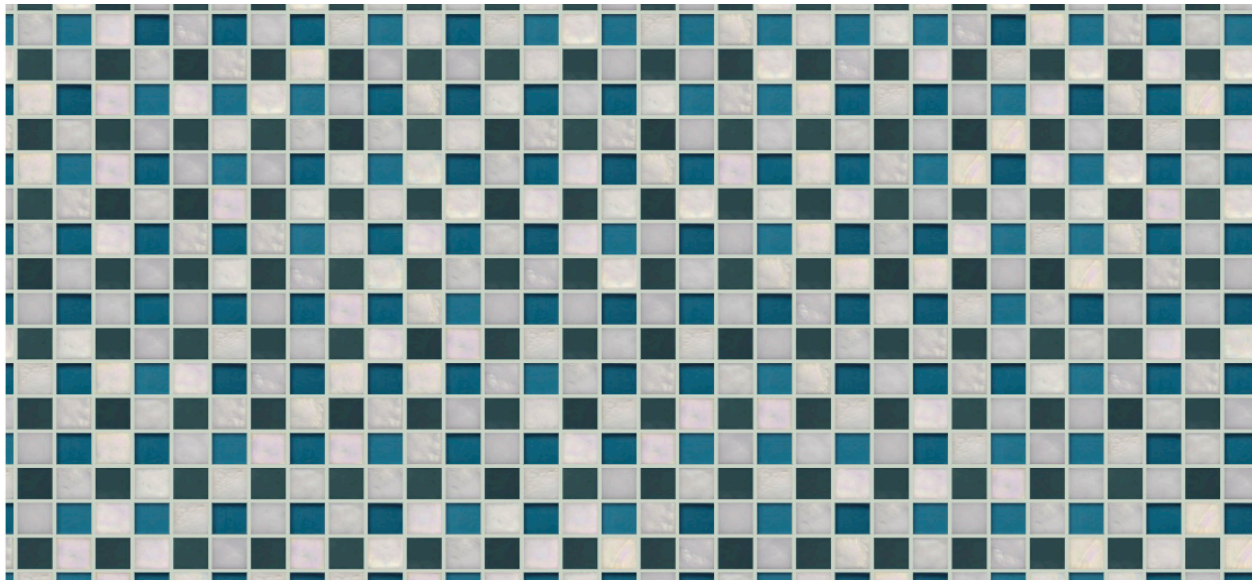

3 Color Standard Pattern
Shown in Baltic 861-010
Colors: Bondi Matte, White Irid, Tahoe Matte
*Can be available for 6" waterline