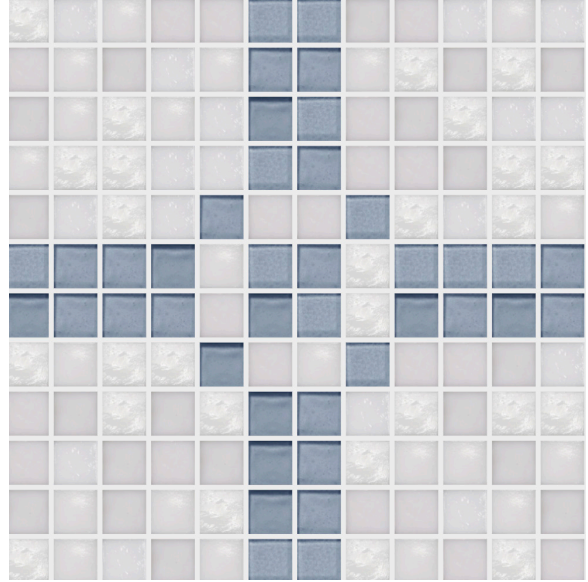

2 Color Standard Pattern
Shown in Arctic 861-001
Colors: Oxygen Irid, Sandbar Matte

2 Color Standard Pattern
Shown in Atlantic 861-002
Colors: Silverlight Non-Irid, White Irid

2 Color Standard Pattern
Shown in Pacific 861-003
Colors: Oxygen Matte, Sandbar Matte