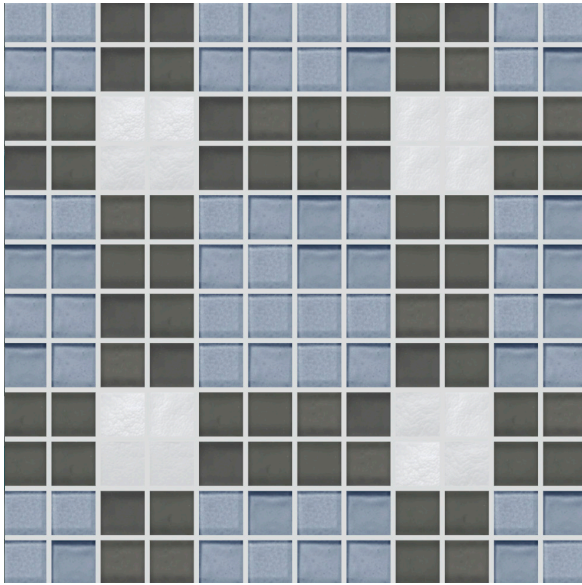

MOSAIC CREATOR

Each mosaic blend is made to order. Use any combination of colors and finishes from our mosaic creator. Try our mosaic creator to create your own one of a kind mosaic at <https://mosaic-creator.com/ogt>

3 Color Standard Pattern
Shown in Celtic 861-013
Colors: silverlight Non-Irid, Shadow Matte, White Irid