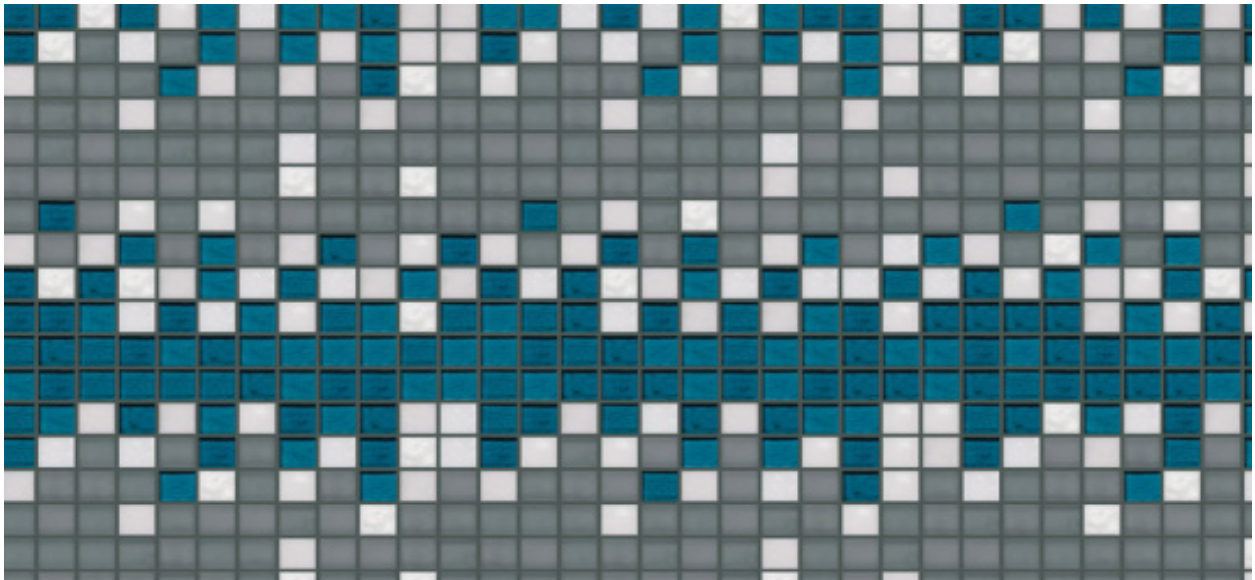

3 Color Standard Pattern
Shown in Kara 861-016
Colors: Bondi Non-Irid, White Non-Irid, Fleet Blue Matte
*Can be available for 6" waterline