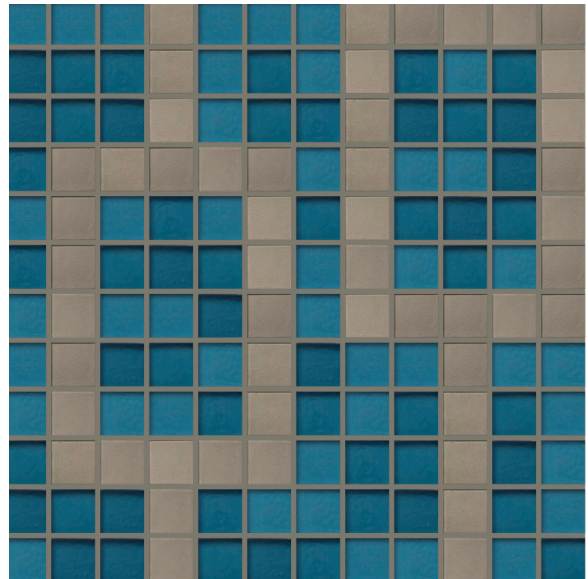

2 Color Standard Pattern
Shown in Mediterranean 861-008
Colors: Sandbar Non-Irid, Bondi Matte