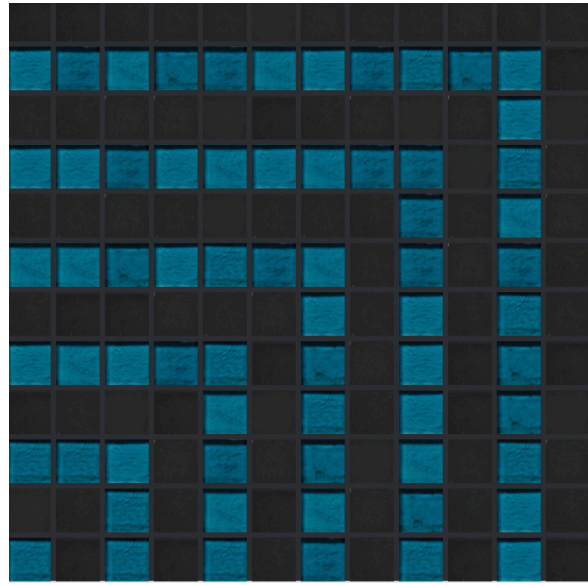

2 Color Standard Pattern
Shown in Caribbean 861-006
Colors: Bondi Non-Irid, Black Matte