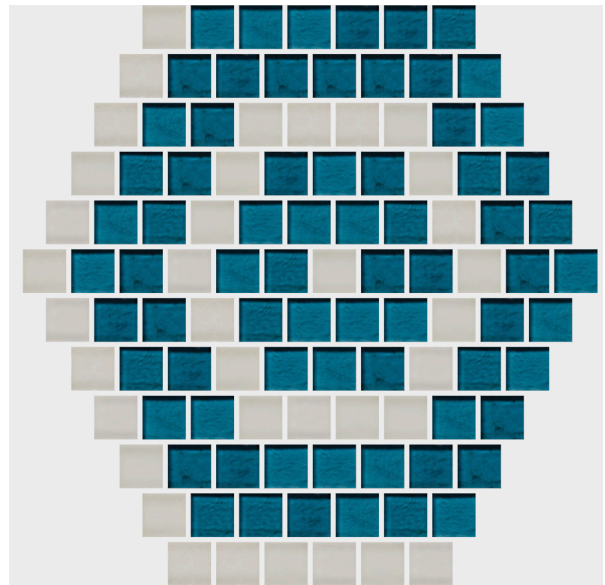

2 Color Standard Pattern
Shown in Ross 861-018
Colors: Bondi Non-Irid, Oxygen Matte Irid