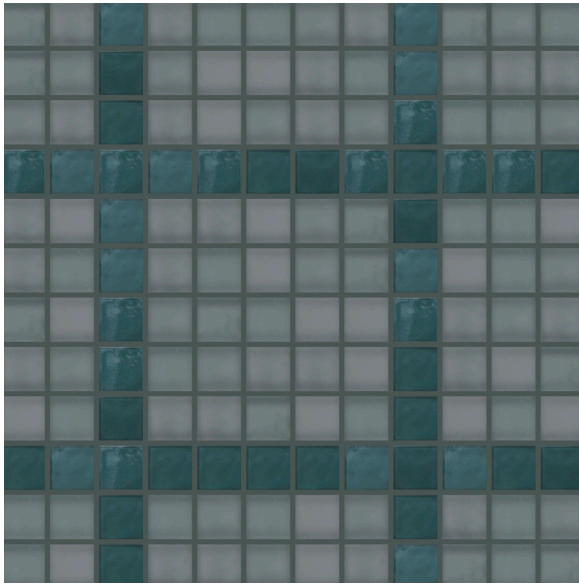

MOSAIC CREATOR

Each mosaic blend is made to order. Use any combination of colors and finishes from our mosaic creator. Try our mosaic creator to create your own one of a kind mosaic at <https://mosaic-creator.com/ogt>

2 Color Standard Pattern
Shown in Caspian 861-005
Colors: Fleet Blue Matte, Tahoe Non-Irid