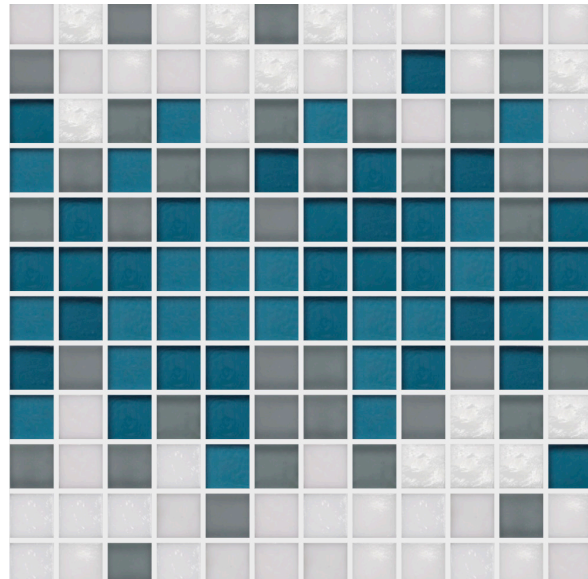

3 Color Standard Pattern
Shown in Kara 861-016
Colors: Bondi Matte, White Non-Irid, Fleet Blue Matte