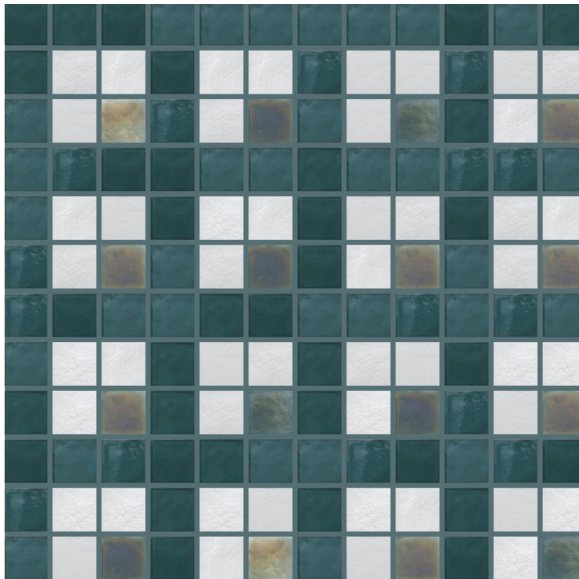

2 Color Standard Pattern
Shown in Bali 861-009
Colors: White Non-Irid, Fleet Blue Matte

3 Color Standard Pattern
Shown in Baltic 861-010
Colors: Bondi Matte, White Irid, Tahoe Matte

2 Color Standard Pattern
Shown in Hudson 861-011
Colors: Tahoe Non-Irid, Sandbar Non-Irid

3 Color Standard Pattern
Shown in Monterey 861-012
Colors: Sandbar Matte, Tahoe Matte, Oxygen Matte

MOSAIC CREATOR

Each mosaic blend is made to order. Use any combination of colors and finishes from our mosaic creator. Try our mosaic creator to create your own one of a kind mosaic at <https://mosaic-creator.com/ogt>

3 Color Standard Pattern
Shown in Celtic 861-013
Colors: silverlight Non-Irid, Shadow Matte, White Irid

2 Color Standard Pattern
Shown in Weddell 861-014
Colors: Tahoe Non-Irid, White Matte

3 Color Standard Pattern
Shown in Gulf of Mexico 861-015
Colors: Tahoe Non-Irid, White Irid, Tahoe Irid