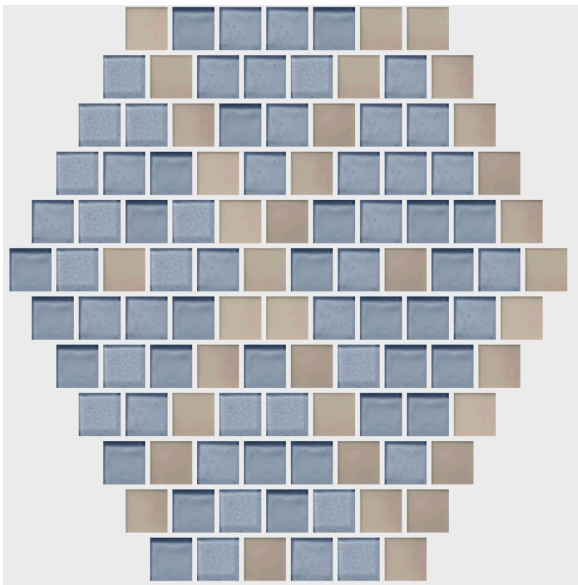

MOSAIC CREATOR

Each mosaic blend is made to order. Use any combination of colors and finishes from our mosaic creator. Try our mosaic creator to create your own one of a kind mosaic at <https://mosaic-creator.com/ogt>

2 Color Standard Pattern
Shown in Banda 861-017
Colors: Silverlight Non-Irid, Sandbar Matte