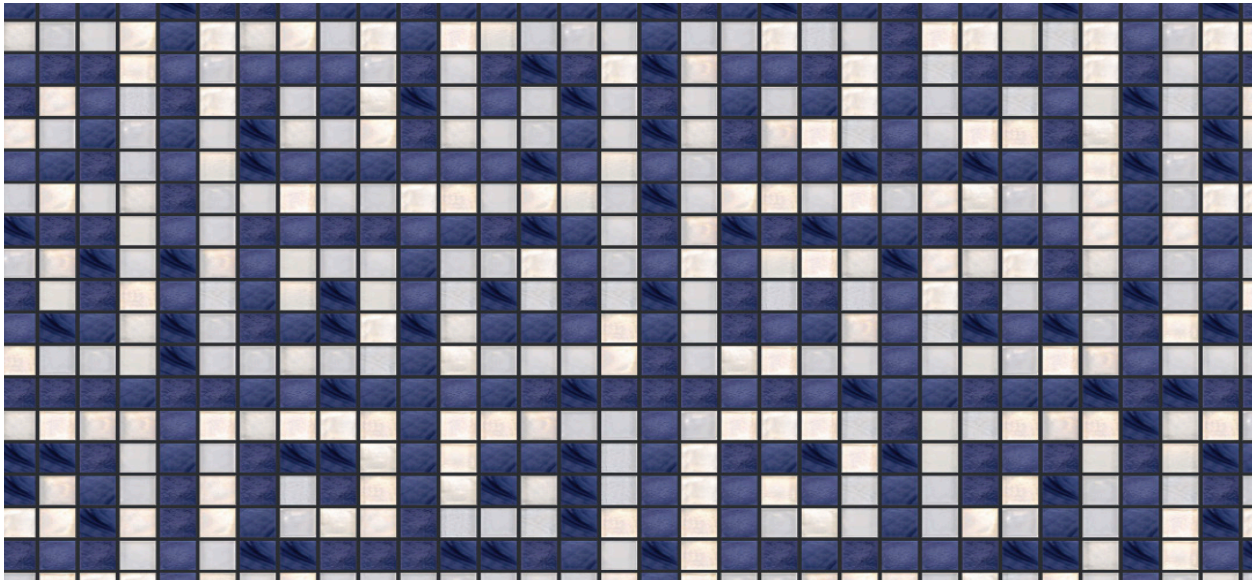

REPEAT PATTERNS

Each mosaic blend is made to order. Use any combination of colors and finishes from our mosaic creator. Try our mosaic creator to create your own one of a kind mosaic at <https://mosaic-creator.com/ogt>

2 Color Standard Pattern
Shown in Bali 861-009
Colors: Oxygen Irid, Harbor Non-Irid
*Can be available for 6" waterline