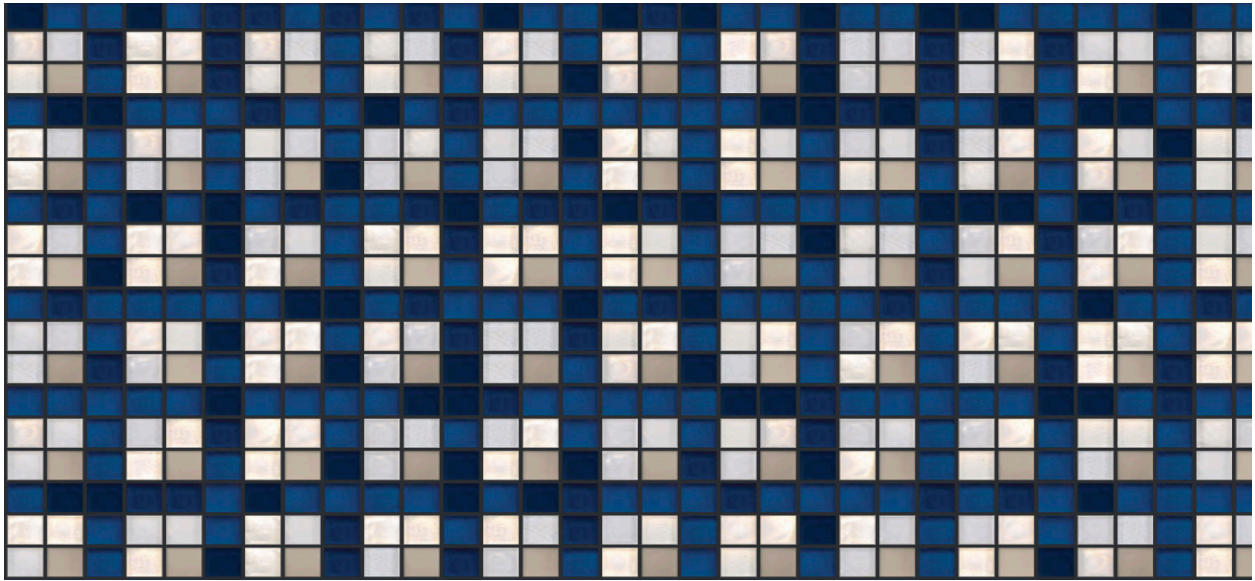

REPEAT PATTERNS

Each mosaic blend is made to order. Use any combination of colors and finishes from our mosaic creator. Try our mosaic creator to create your own one of a kind mosaic at <https://mosaic-creator.com/ogt>

3 Color Standard Pattern
Shown in Gulf of Mexico 861-015
Colors: Sapphire Non-Irid, Oxygen Irid, Sandbar Matte
*Can be available for 6" waterline