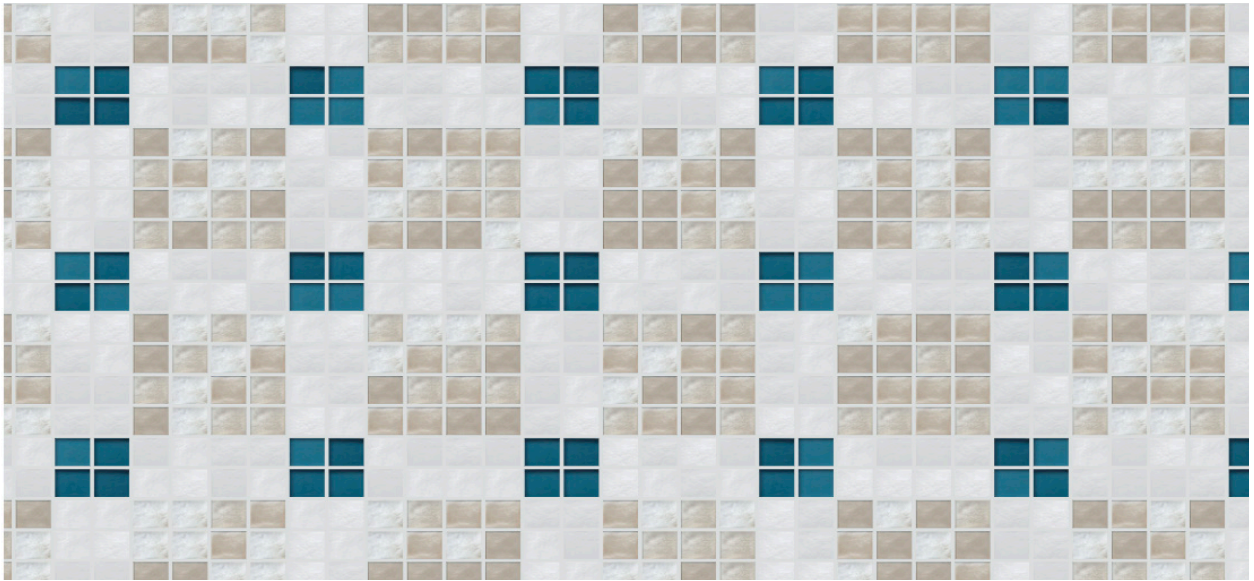

REPEAT PATTERNS

Each mosaic blend is made to order. Use any combination of colors and finishes from our mosaic creator. Try our mosaic creator to create your own one of a kind mosaic at <https://mosaic-creator.com/ogt>

3 Color Standard Pattern
Shown in Celtic 861-013
Colors: Sandbar Irid, White Non-Irid, Bondi Matte
*Can be available for 6" waterline